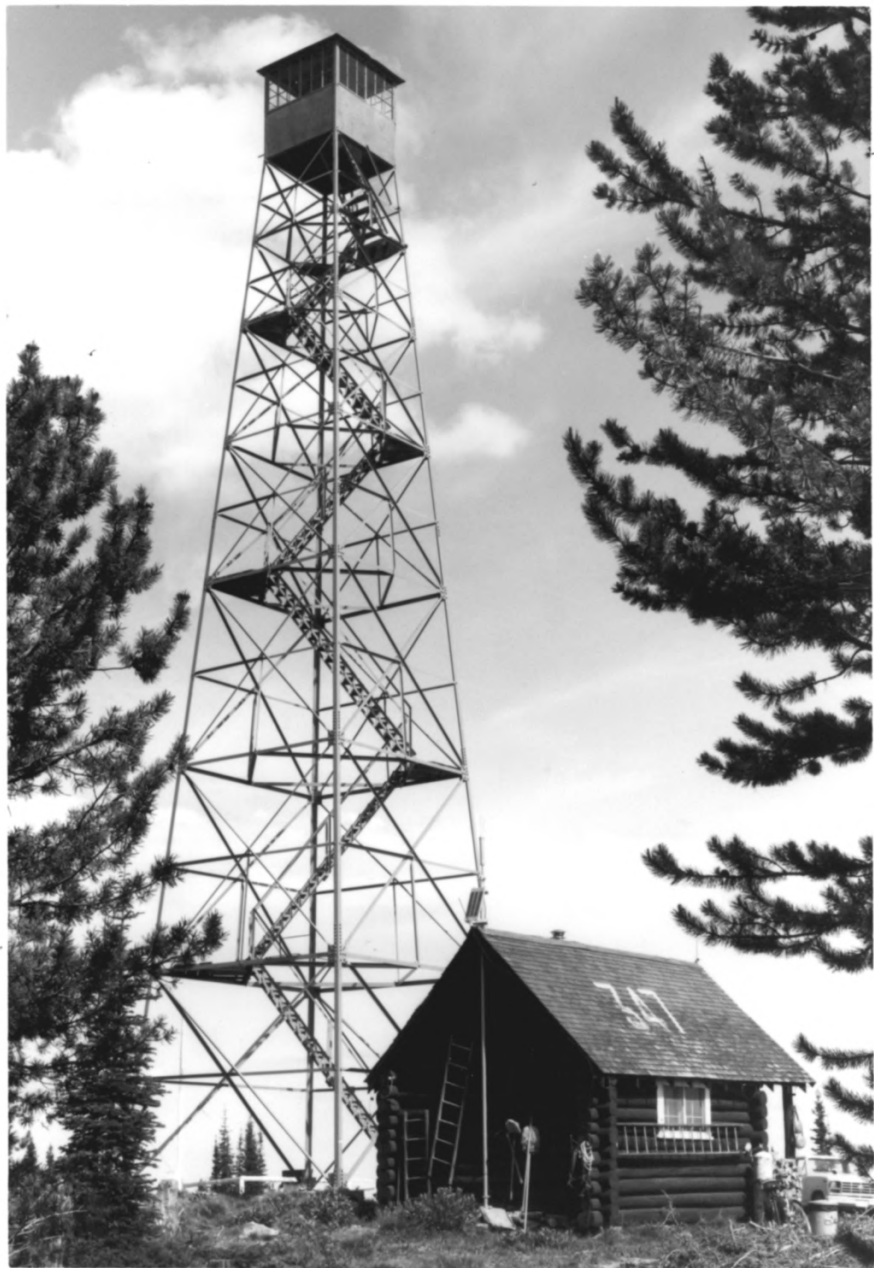

1/5

Carey Dome Fire Lookout  
Idaho County, Idaho  
Payette N.F. IDAHO

L. Kingsbury

June 1992

Payette N.F. McCall, ID

Facing SW

Photograph #1

2/5

Carey Dome Fire Lookout  
Idaho County, Idaho  
Payette N. F. IDAHO

L. Kingsbury

June 1992

Payette N. F. McCall, ID

Facing NW

Photograph # 2

3/5

Carey Dome Fire Lookout  
Idaho County, Idaho  
Payette N. F. IDAHO

L. Kingsbury

June 1992

Payette N. F. McCall, ID

Facing S.W.

Photograph #3

4/5

Carey Dome Fire Lookout  
Idaho County, Idaho  
Payette N. F. IDAHO

L. Kingsbury

June 1992

Payette N.F. McCall, ID

Facing W

Photograph #4

5/5

Carey Dome Fire Lookout  
Idaho County, Idaho  
Payette N. F. IDAHO

L. Kingsbury

June 1992