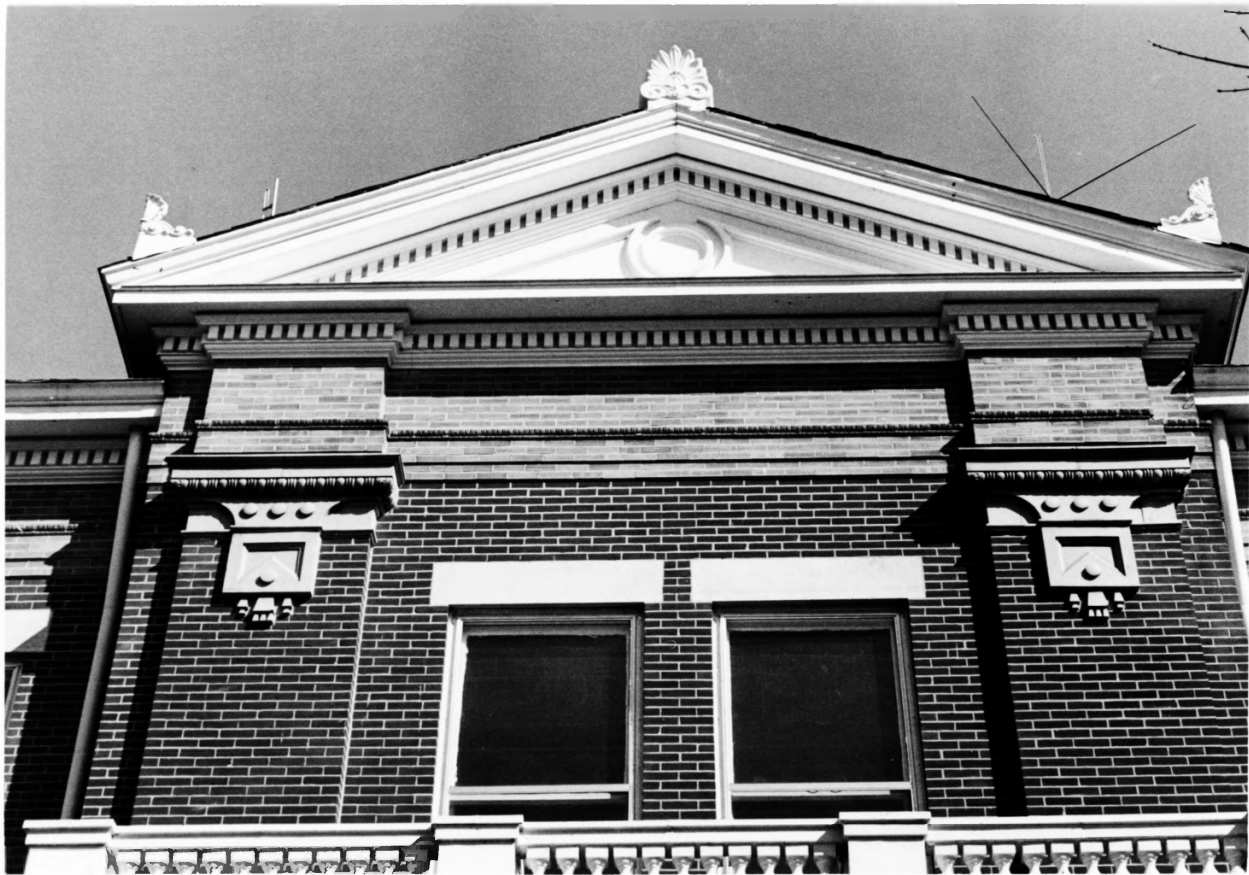

Ballard County Courthouse  
Wickliffe, Ballard County, Ky.  
Kentucky Heritage Commission  
Frankfort, Kentucky  
Anthony James 1977

Photo 1  
West facade.

FEB 27 1980

JAN 9 1980

Ballard County Courthouse  
Wickliffe, Ballard County, Ky.  
Kentucky Heritage Commission  
Frankfort, Kentucky  
Anthony James 1977

FEB 27 1980

Photo 2  
West facade

JAN 9 1980

Ballard County Courthouse  
Wickliffe, Ballard County, KY.  
Kentucky Heritage Commission  
Frankfort, Kentucky  
Anthony James 1977

Photo 3

FEB 27 1980

Central pavillion.

JAN 9 1980

Ballard County Courthouse  
Wickliffe, Ballard County, Ky.  
Kentucky Heritage Commission  
Frankfort, Kentucky  
Anthony James            1977

FEB 27 1980

Photo 4  
West facade.

JAN 9 1980

Ballard County Courthouse  
Wickliffe, Ballard County, Ky.  
Kentucky Heritage Commission  
Frankfort, Kentucky  
Anthony James 1977

Photo 5  
West facade.

FEB 27 1980

JAN 9 1980

Ballard County Courthouse  
Wickliffe, Ballard County, Ky.  
Kentucky Heritage Commission  
Frankfort, Kentucky  
Anthony James 1977

Photo 6

Stained glass transoms.