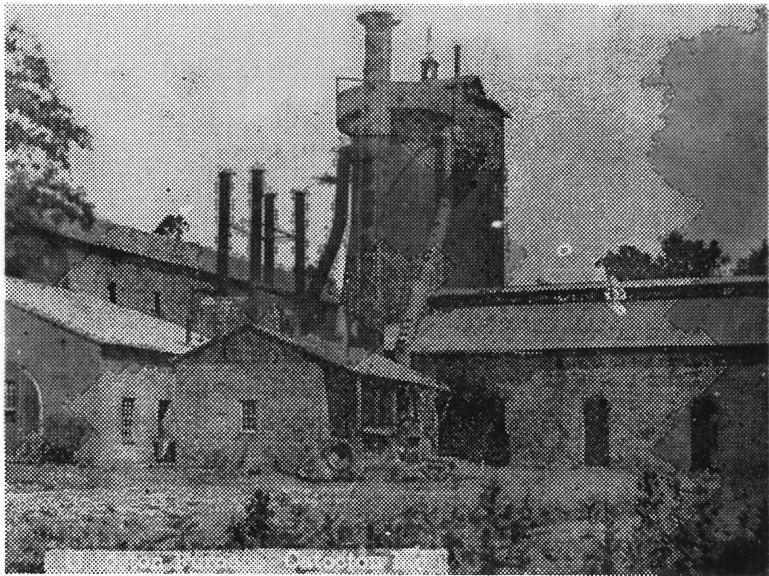

NEGATIVE FILED AT: Maryland Historical Trust, 94 College Avenue,  
Annapolis, Maryland 21401

4. IDENTIFICATION

DESCRIBE VIEW, DIRECTION, ETC.

Iron Ore Cart (F-1265)

SEE INSTRUCTIONS

Old Foundry