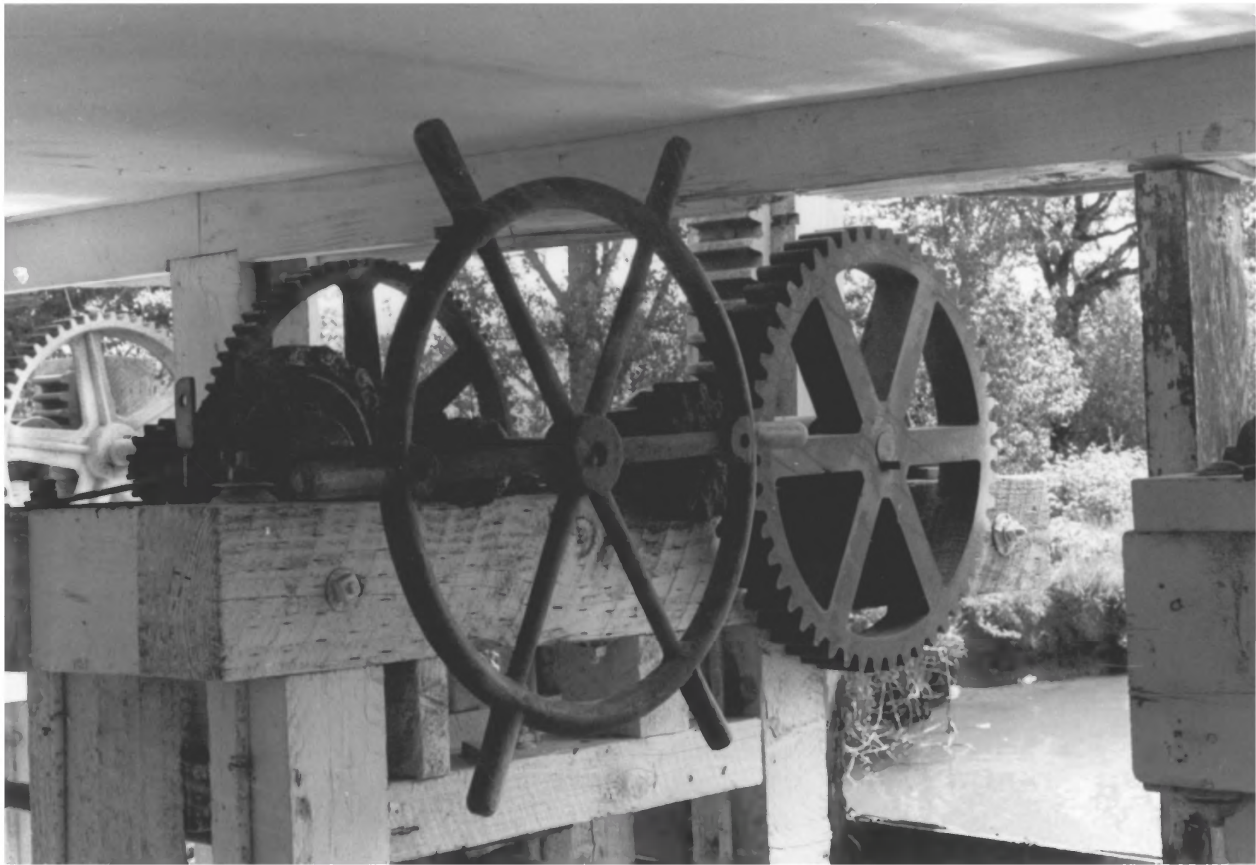

AUG 21 1979

- 6) View toward the northeast showing
showing the front of the
Thompson House with the Boston
Mill in the background.

JUL 23 1979

#1

Boston Flour Mill
(Thompson's Flour Mill)
Linn County

- 1) Boston Mill
- 2) Vicinity of Shedd, Oregon
- 3) Daniel V. Downes
- 4) 5/13/78
- 5) Photographer's residence
- 6) View toward the north showing
the 1917 concrete silos

JUL 23 1979

AUG 21 1979

#2

Boston Flour Mills
(Gompson's Flour Mill)
Linn County

- 1) Boston Mill
- 2) Vicinity of Shedd, Oregon
- 3) Daniel V. Downes
- 4) 5/13/78
- 5) Photographer's residence
- 6) View toward the west--the flume is under the one story addition extending to the right side of the photograph

JUL 23 1979

AUG 21 1979

Linn County Boston Flou Mill
(Thompson's Flou Mill)

- 1) Boston Mill AUG 21 1979
- 2) Vicinity of Shedd, Oregon
- 3) Daniel V. Downes JUL 23 1979
- 4) 5/13/78
- 5) Photographer's residence
- 6) View toward the west--showing
the addition over the flume
with the flood gates. #4