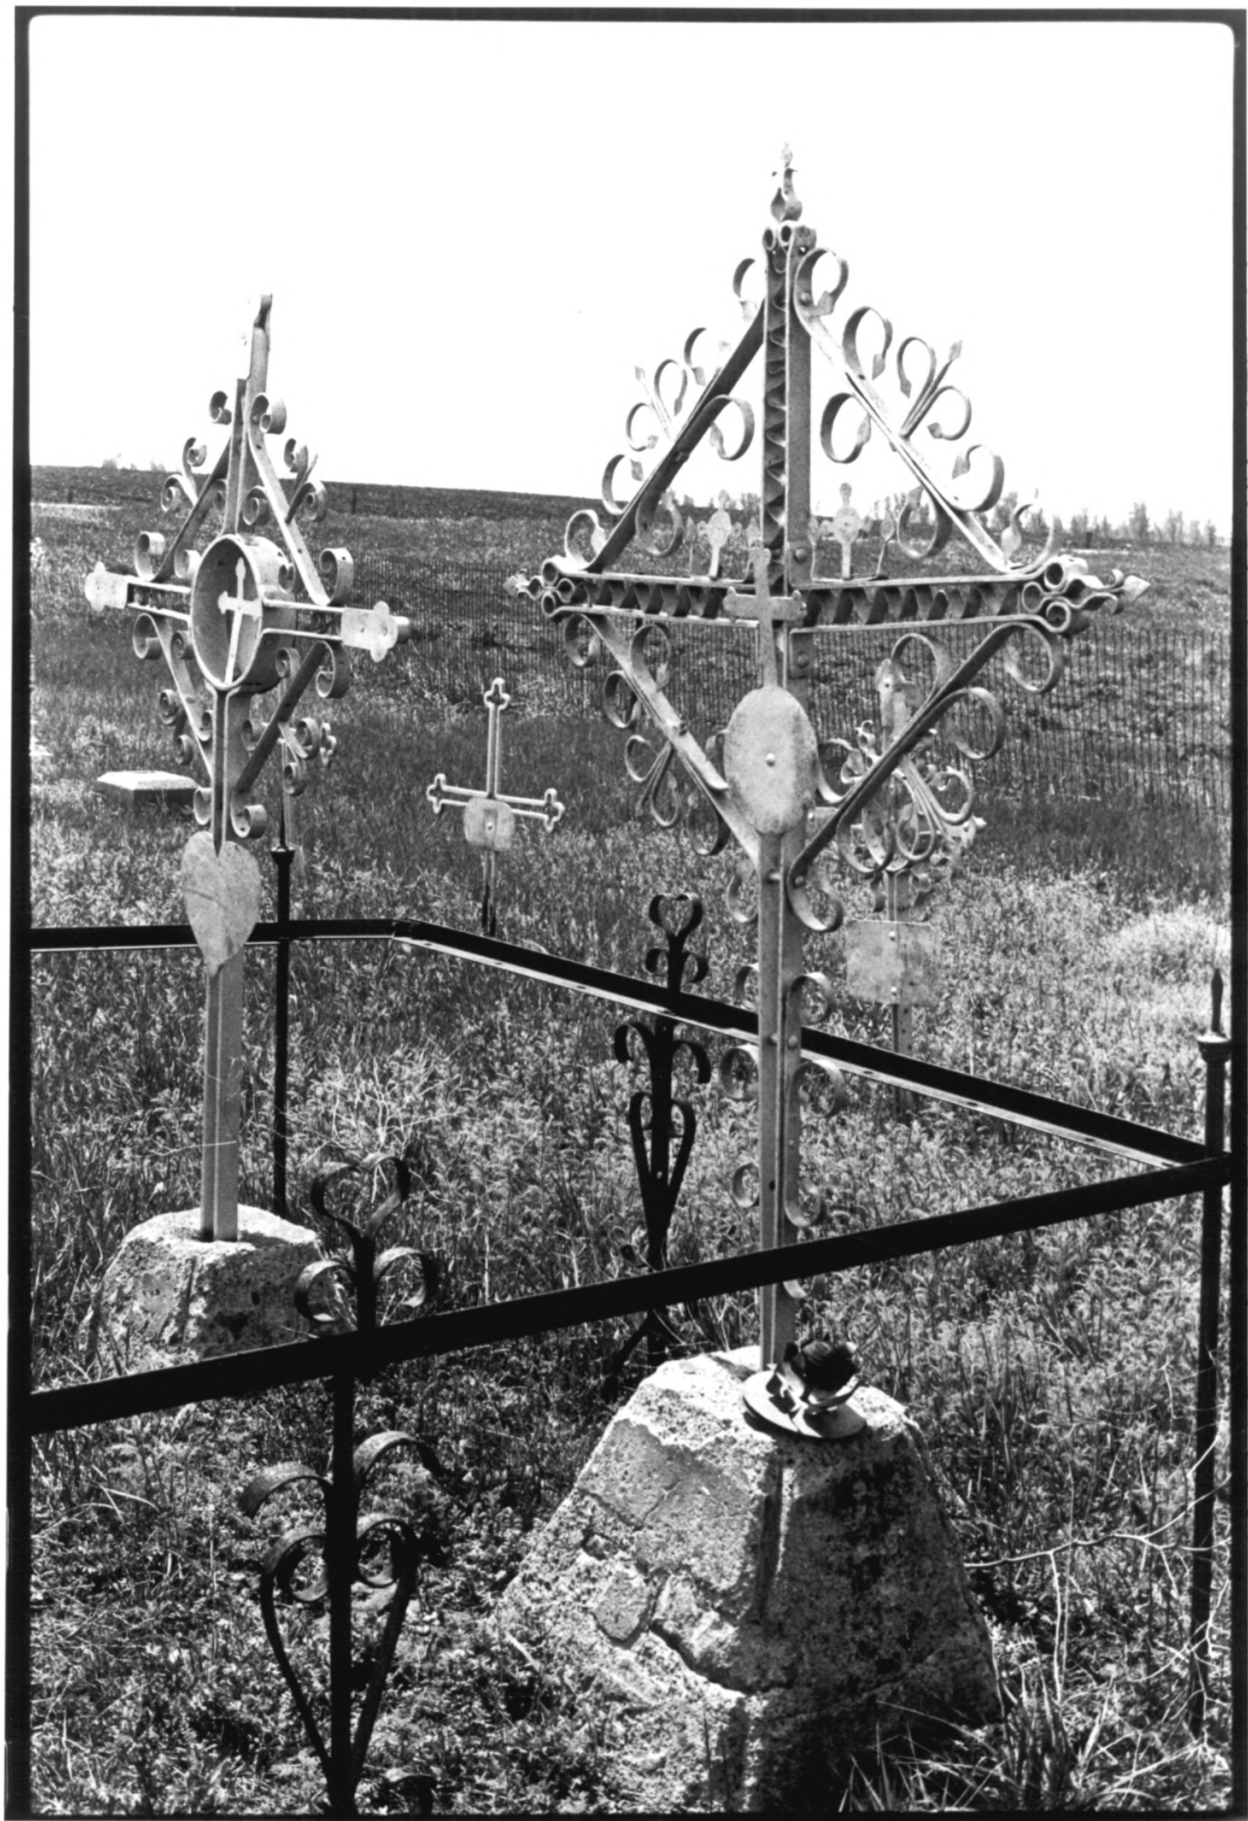

Photo Credit: Patricia Jessen

Date: May 19, 1983

Negative location: Cultural Research & Management
P.O. Box 2154
Bismarck, ND

Hand-fashioned wrought iron grave marker.
View from east.

Photo 14/16

St. Mary's Cemetery