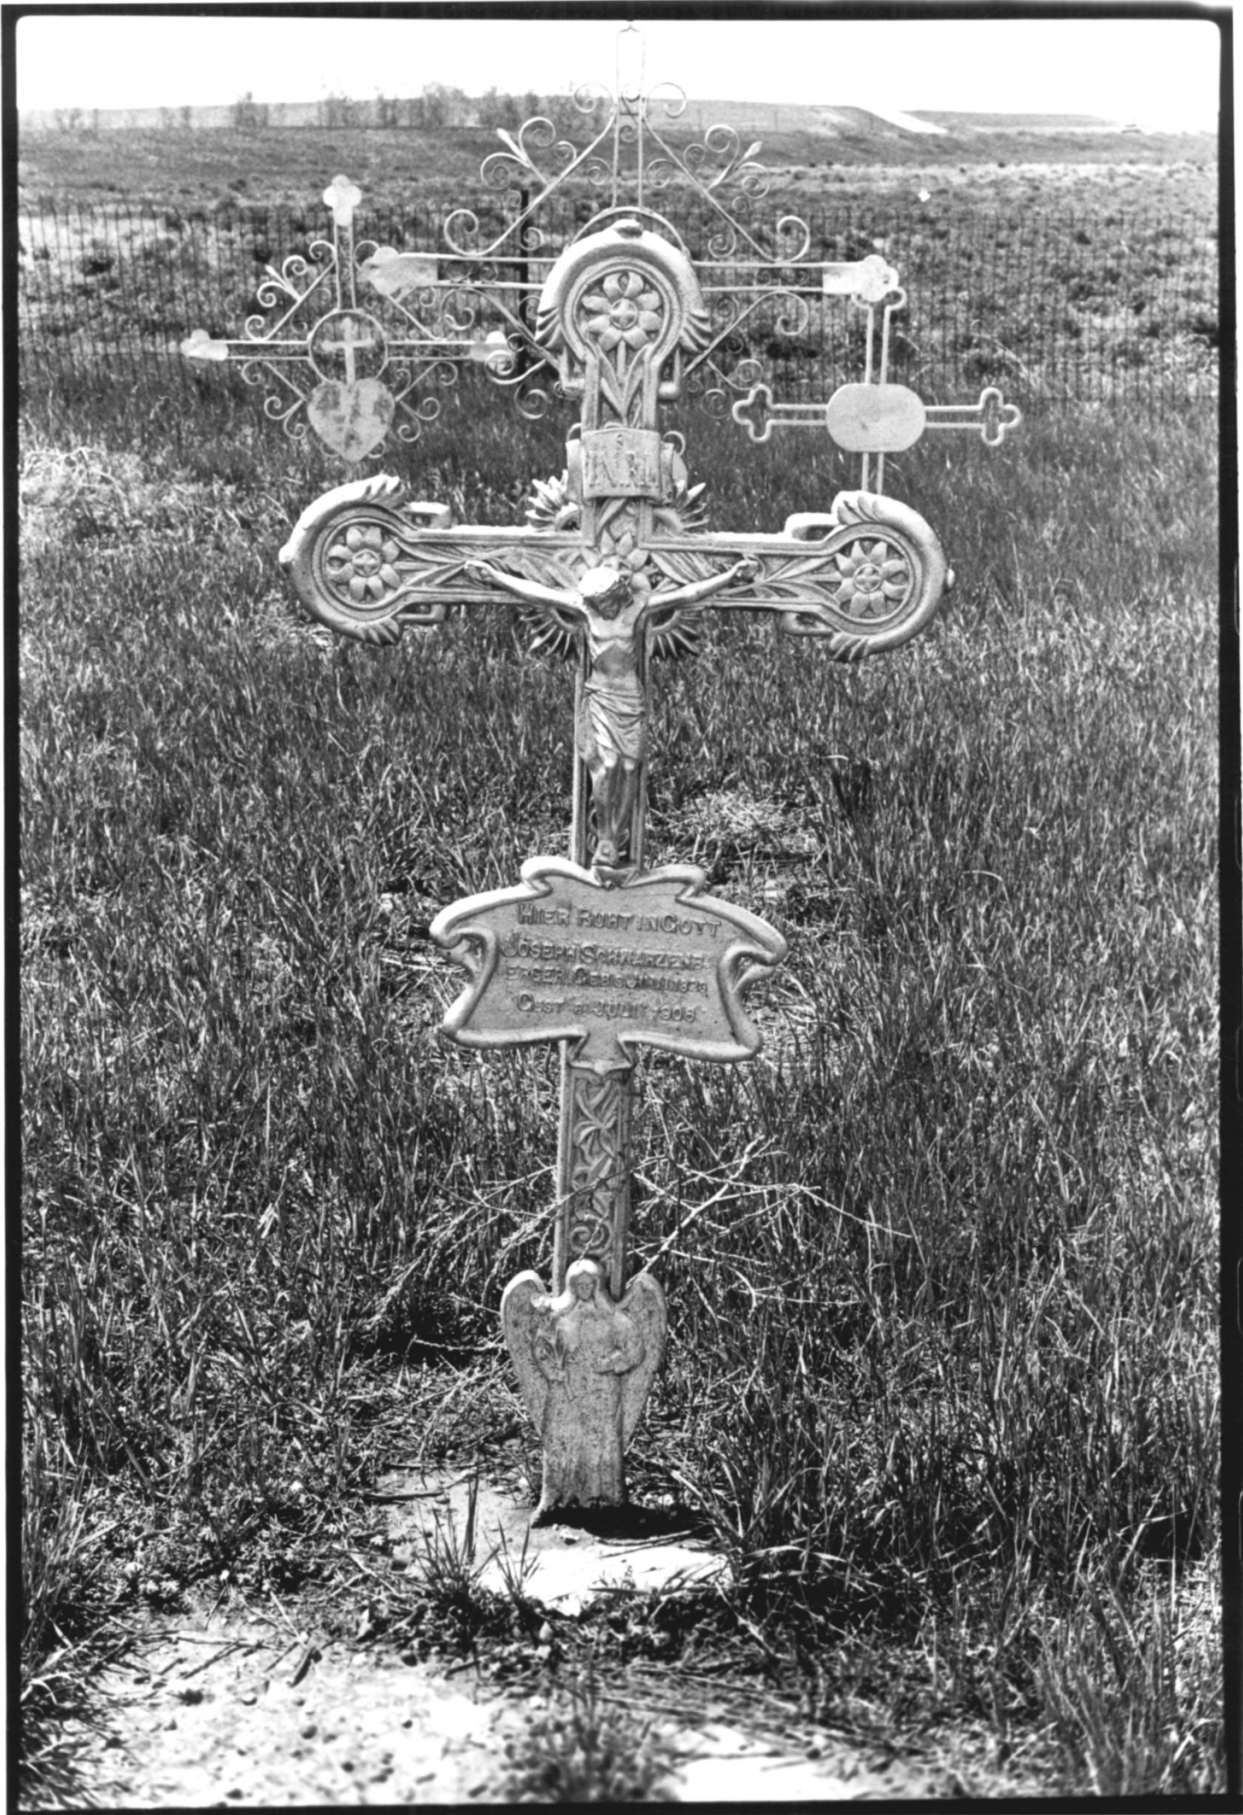

HIER RUHT IN GOTTE
JOSEPH SCHWARZENBERG
FRIEDRICH SCHWARZENBERG
GEST. 23. JULI 1905