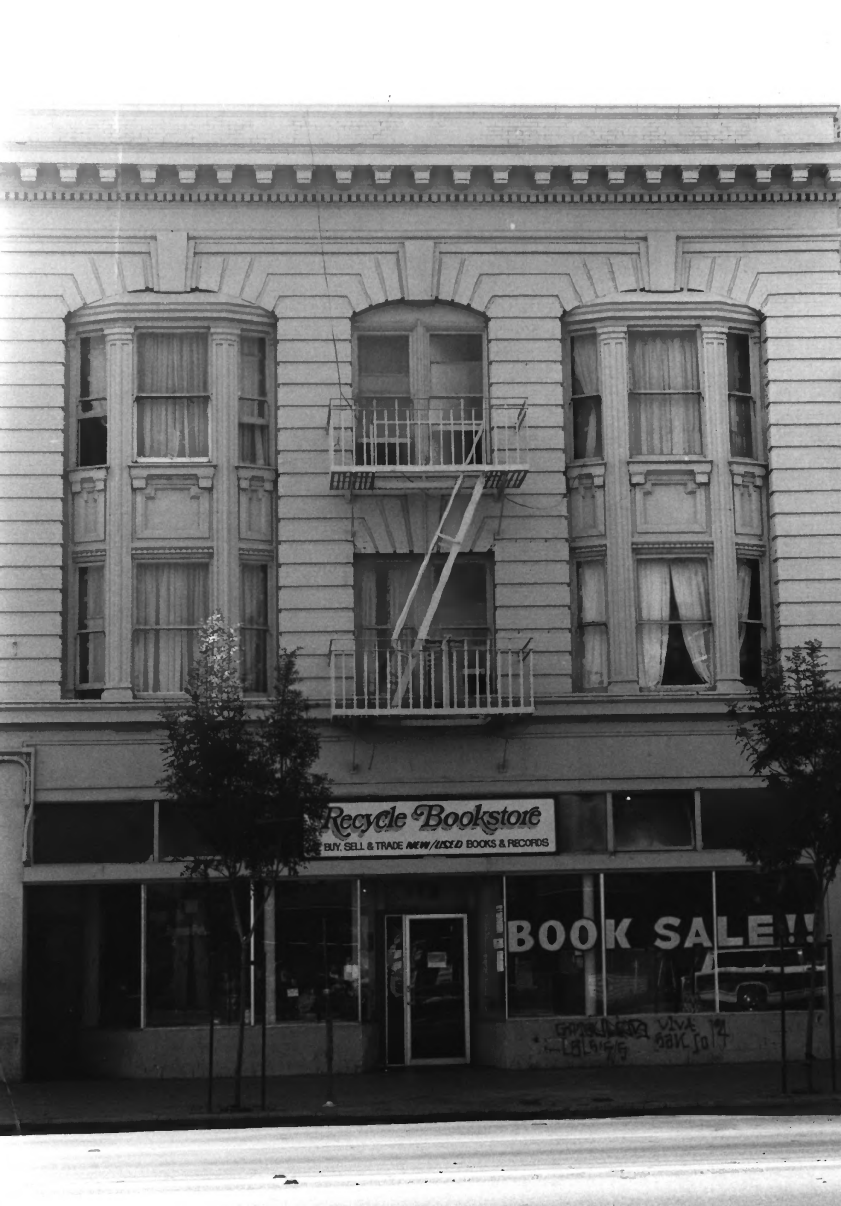

Recycle Bookstore

BOOK SALE!!

GRAND OPENING
1985