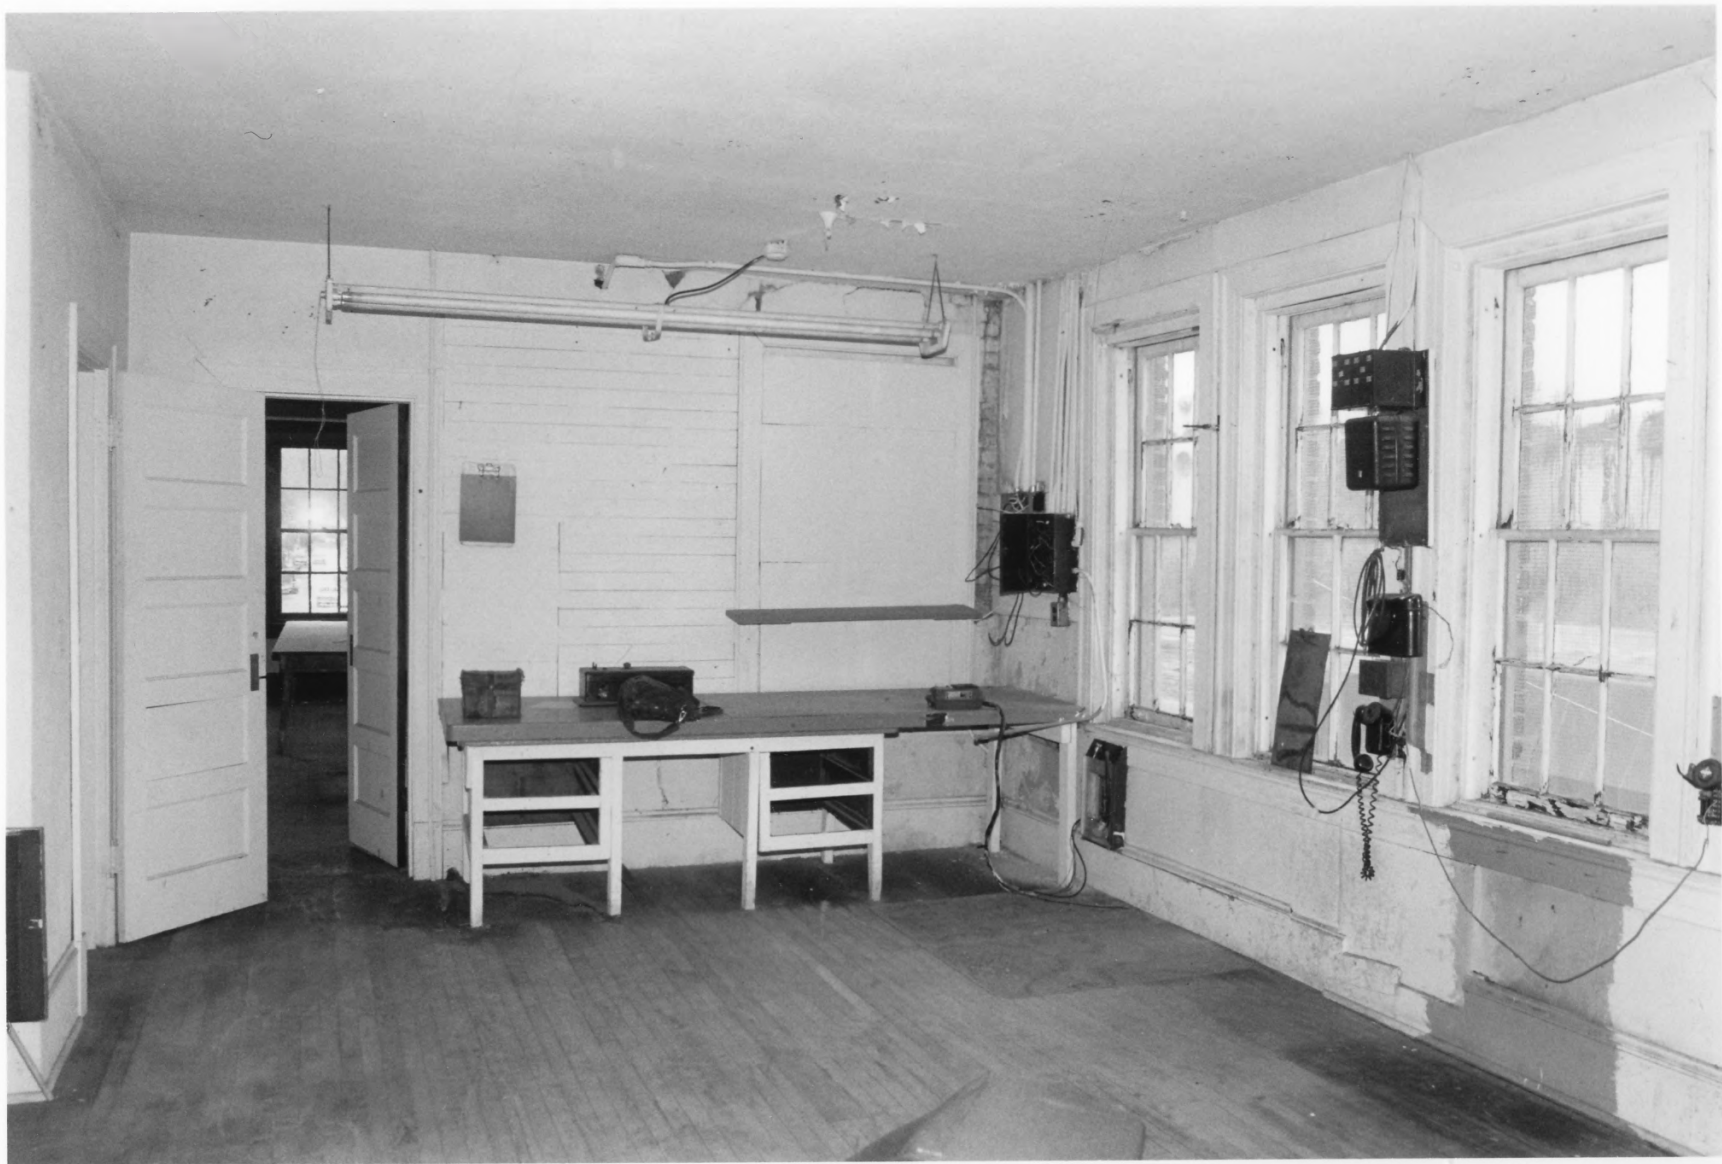

MAY 1993

SHPO, CHARLESTON, WY

INTERIOR OF TICKET

COUNTER, LOOKING NORTH

7. OF 9

GASSAWAY DEPOT
BRAXTON COUNTY, WY

MIKE GIOLIS

MAY 1993