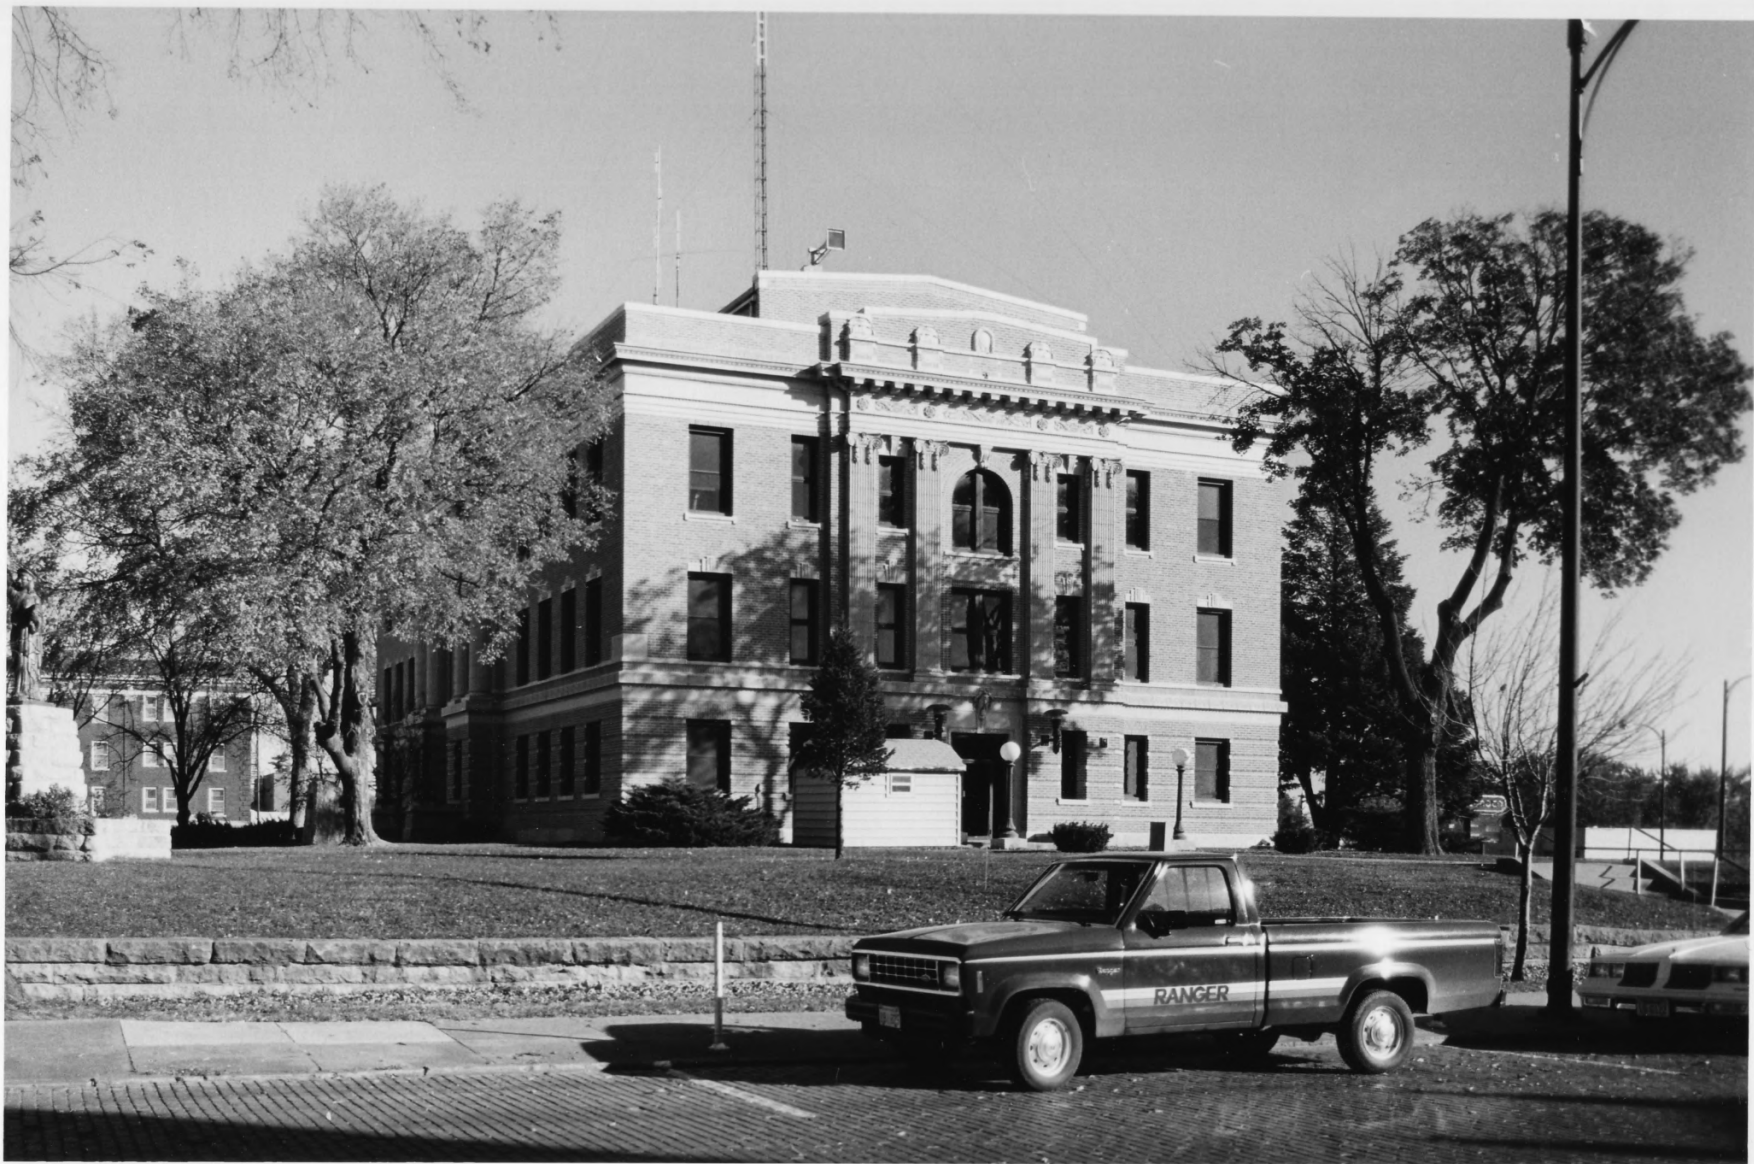

RICHARDSON COUNTY COURTHOUSE (RH03-069)

Falls City, Richardson County, Nebraska

Photo by BTB Long

1988

(NSHS 8811/5:30)

N + E facades, camera facing SW

1 of 4

02 : 5 / 11 88

8811/5: 21

Richardson County Courthouse (RH03-069)

Falls City, Richardson County, Nebraska

Photo by BTB Long  
1988

(NSHS 8811/5: 21)

S + W facades, camera facing NE

2 of 4

8811/4: 5

RICHARDSON COUNTY COURTHOUSE (R1403-069)

Falls City, Richardson County, Nebraska

Photo by BTB Long

1988

Interior - district courtroom

(NSHS 8811/4:5)

3 of 4

8811/4:11

RICHARDSON COUNTY COURTHOUSE (RH03-069)

Falls City, Richardson County, Nebraska

Photo by BJB Long

1988

(NSHS 8811/4:11)

Interior showing district courtroom mural

4 of 4