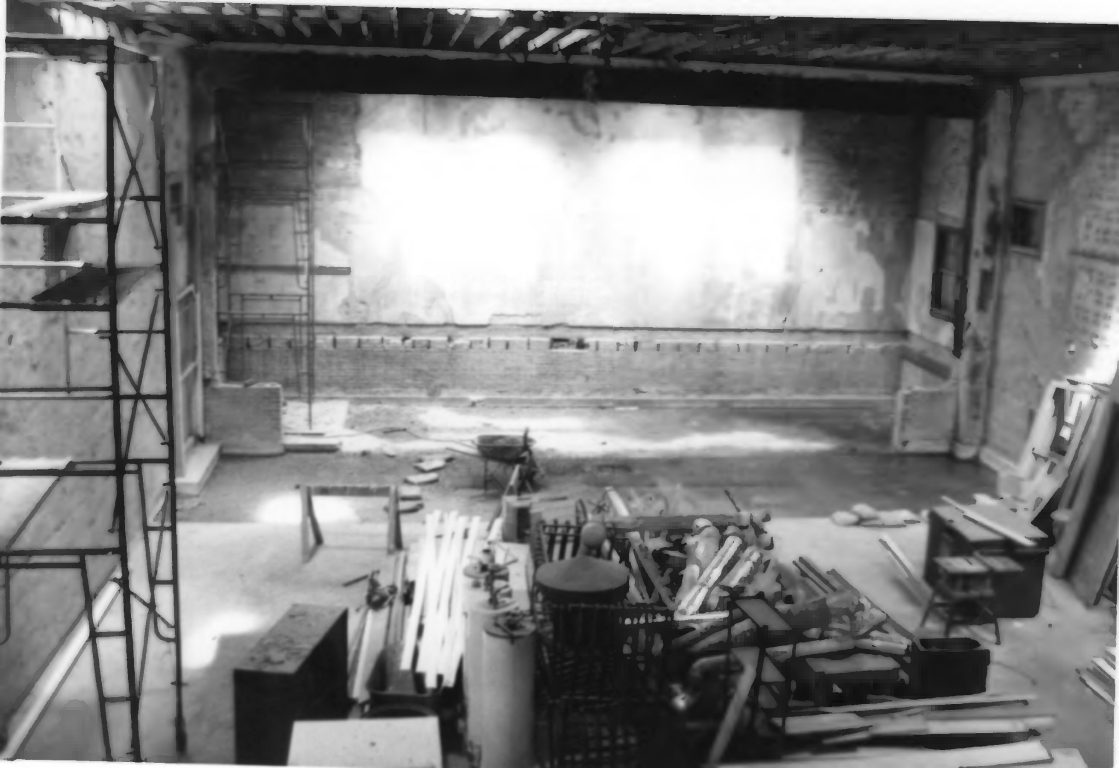

LASHPO

Interior

Photo No. 6

Arcade Theater
Slidell, St. Tammany Parish, LA

Patricia Duncan
5197

LASHPO

Interior

Photo No. 7