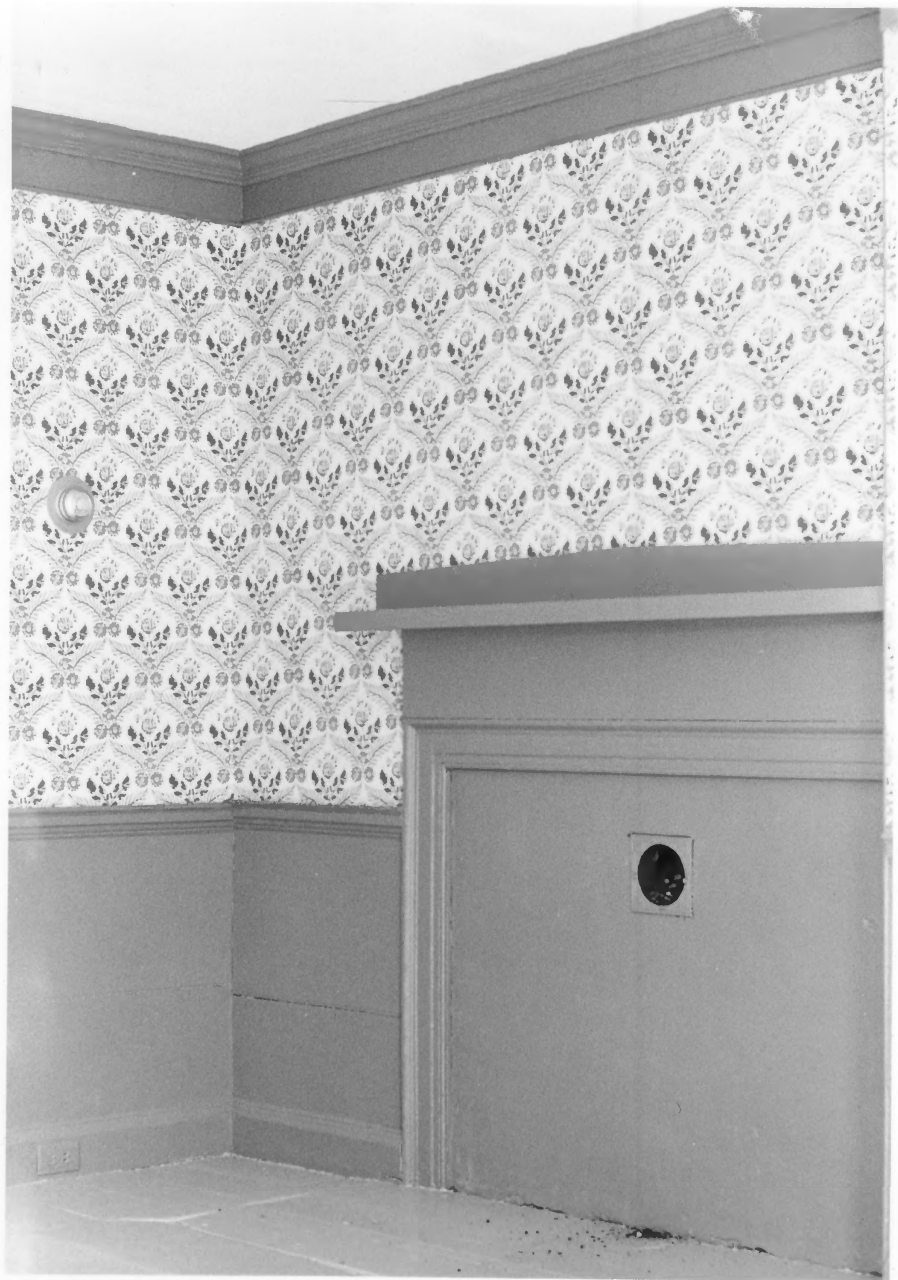

Description: Rear view of house showing 1978 restoration work

FEB 12 1980

DEC 04 1979

Photographer facing N NE E SE S SW W NW

Photo Date: 12/78

Photo Number 2 of 6

#573

NATIONAL REGISTER OF HISTORIC PLACES PROPERTY PHOTOGRAPH FORM: NEW HAMPSHIRE