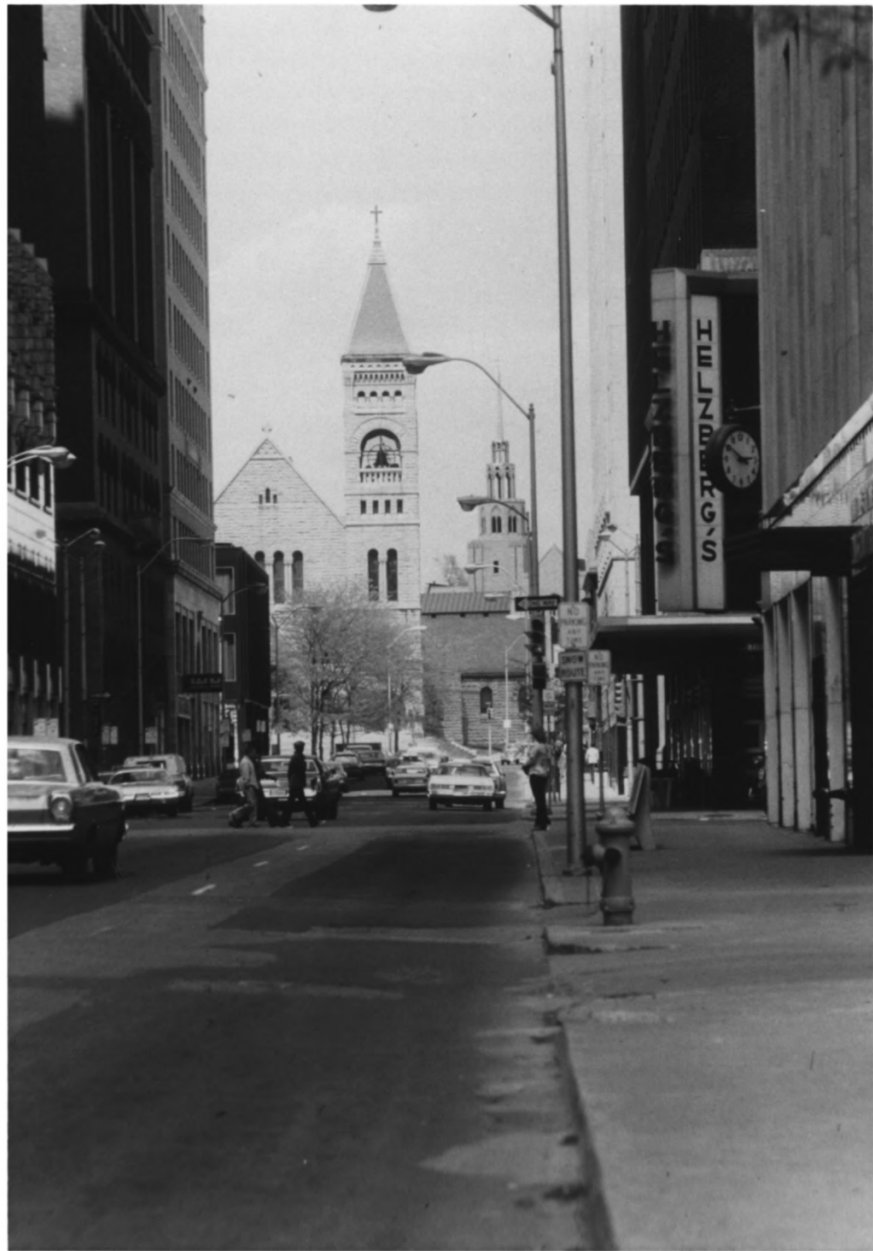

View: aerial, from SE

FEB 13 1979

St. Ambrose Cathedral & Rectory

Des Moines, Polk Co., Iowa

Credit: William Heusman

Date: 1976

Neg. at: St. Ambrose Rectory

View: looking north along 6th Ave.