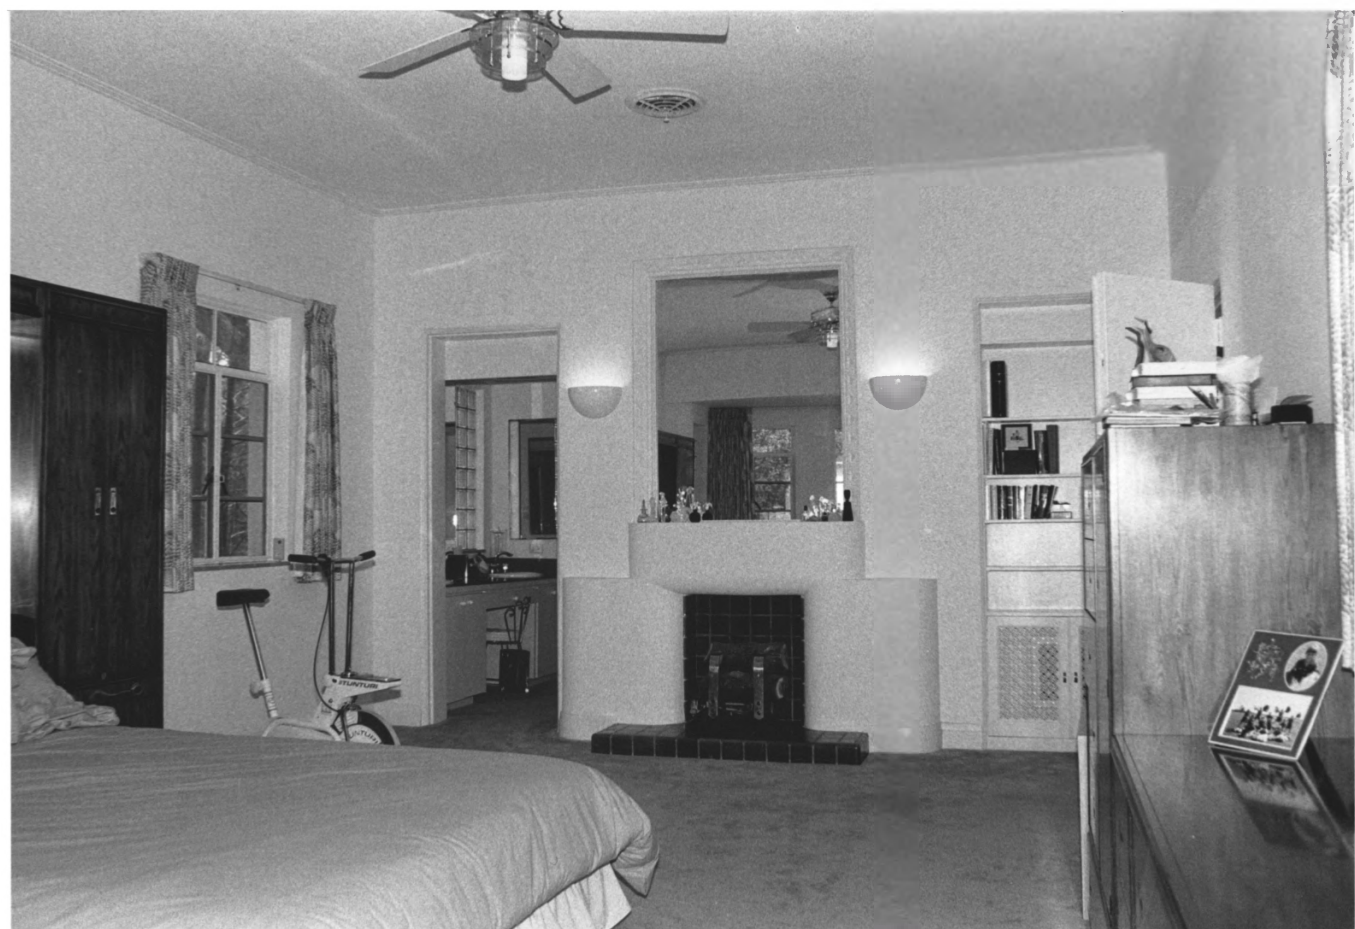

Interior — stained glass window
on stairwell landing

Romero, Andrew House

New Iberia, Iberia Parish, LA

Freddie De Court

Iberia Building Systems, ^{235 W. Main} New Iberia, LA 70560

April 1989

Photo No. 7

Interior - master bedroom