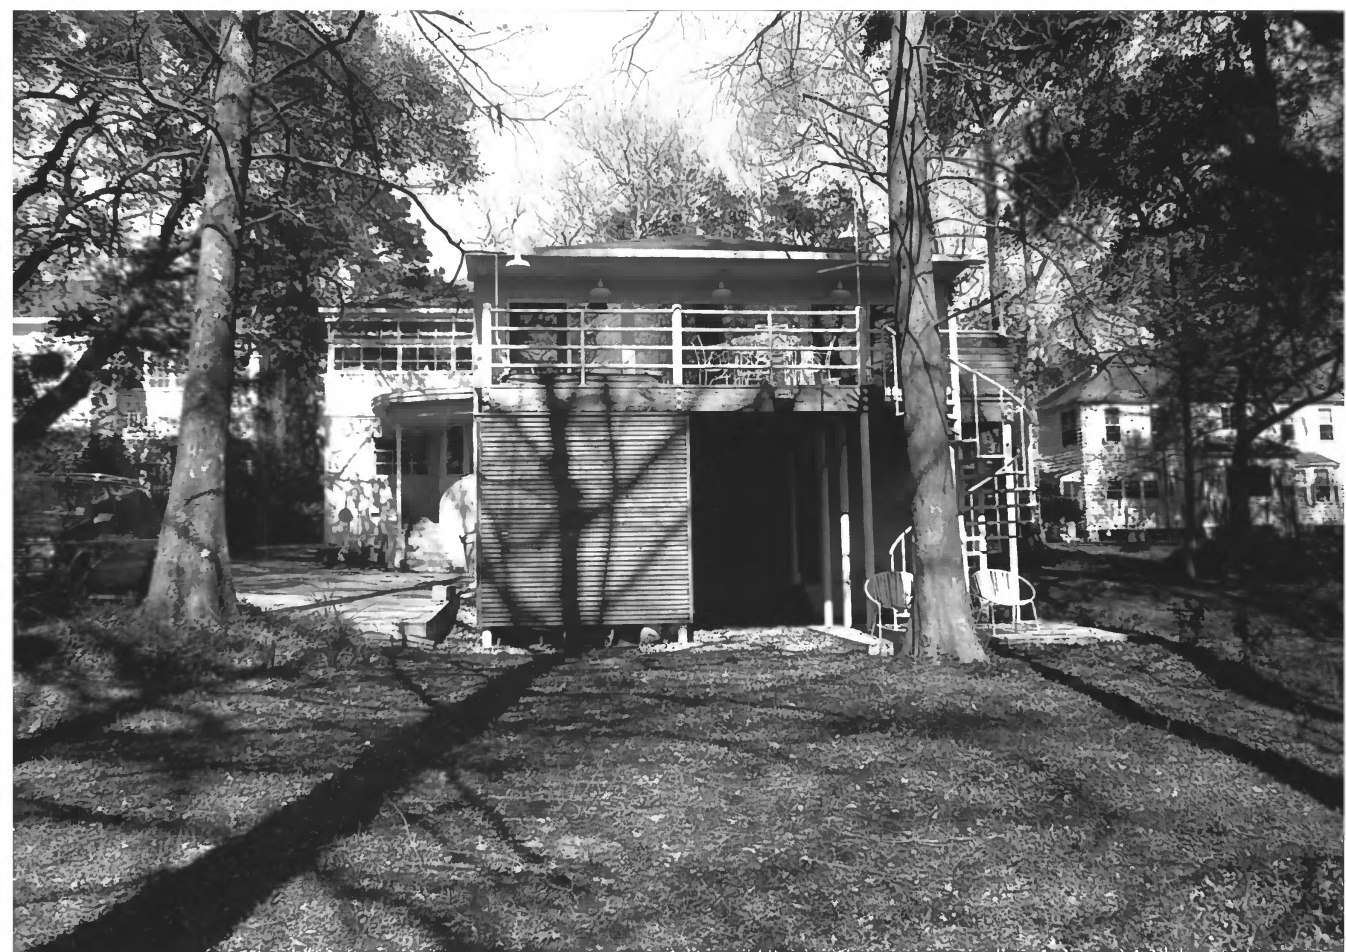

Romero, Andrew House
New Iberia, Iberia Parish, LA
Patricia Duncan

LA SHPO

June 30, 1989

Photo No. 1

South — bridge detail

Romero, Andrew House

New Iberia, Iberia Parish, LA

Freddie DeCout

235 W. Main

Iberia Building Systems, New Iberia, LA 70560

April 1989

Photo # 2

South

Romero, Andrew House

New Iberia, Iberia Parish, LA

Freddie DeCourt

Iberia Building Systems, ^{235 W. Main} New Iberia, LA 70560

April 1989

Photo # 3

North

Romero, Andrew House

New Iberia, Iberia Parish, LA

Freddie De Court

Iberia Building Systems, ^{235 W. Main} New Iberia, LA 70560