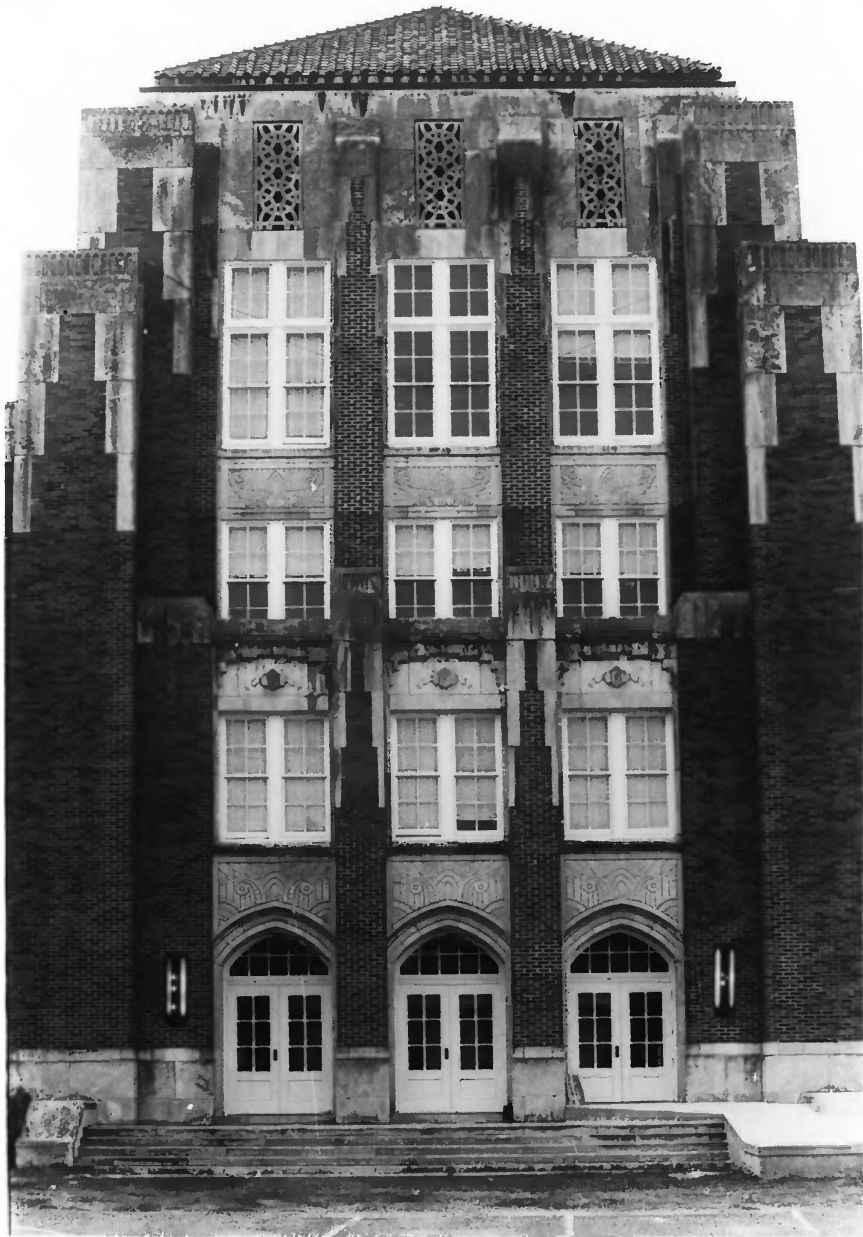

Monroe, Ouachita Parish, LA

Larry Loftin

600 Forsythe Avenue, Monroe, LA 71201

Summer 1984

Photo #2

Southeast

Neville High School

Monroe, Ouachita Parish, LA