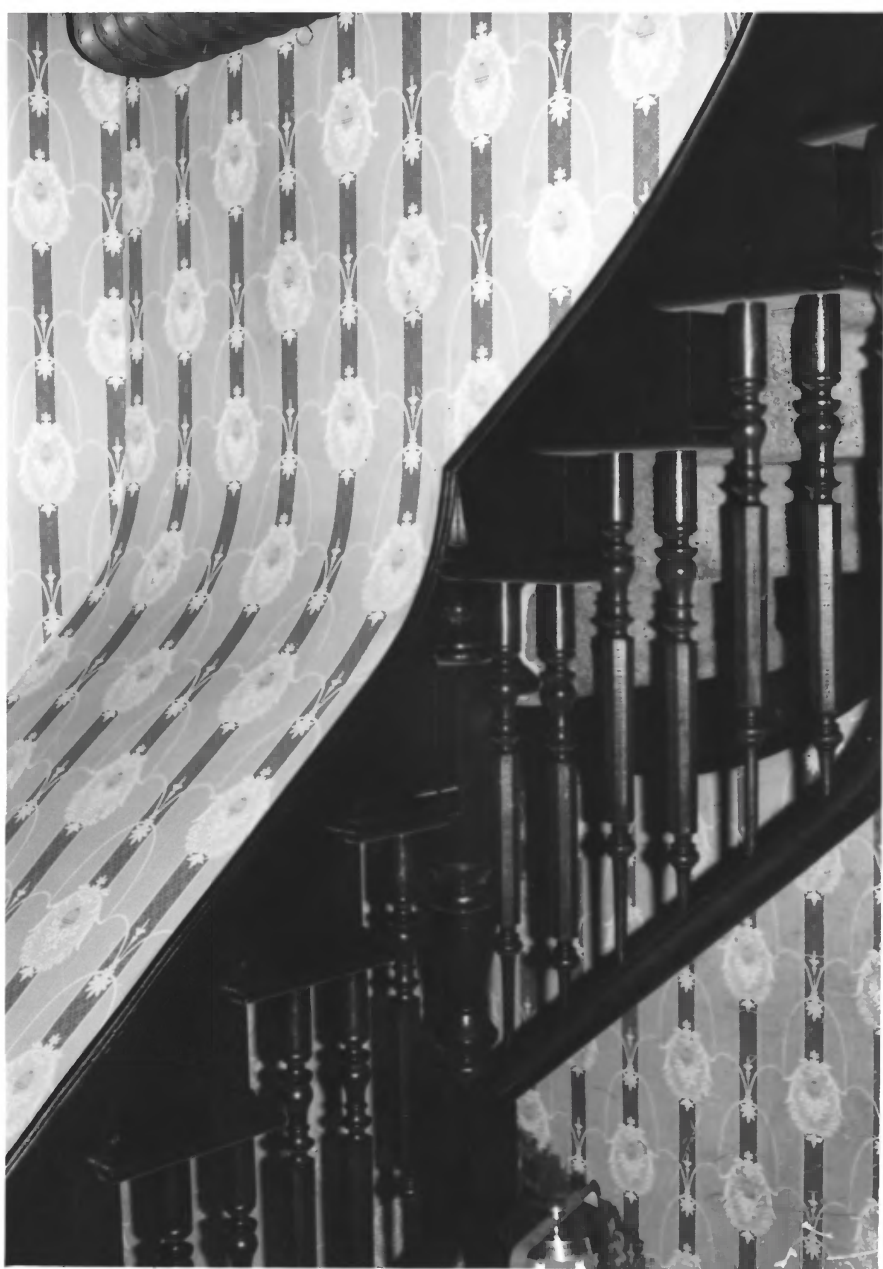

Interior detail glass transom

Mathiesen House

SEP 23 1980

914 N. Maple

Watertown, Codington County

Gayle Small

1980

FEB 1