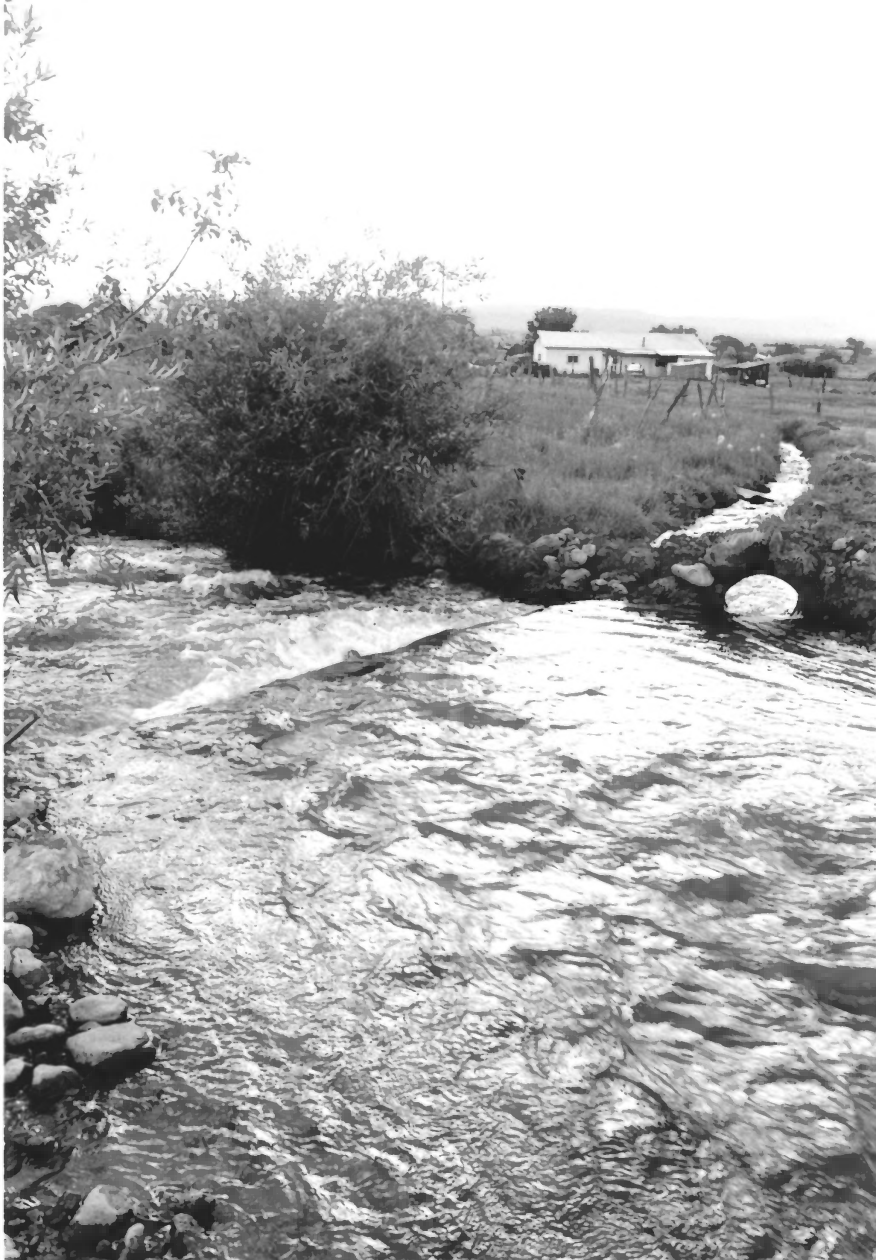

La Tierra Amarilla MRA, NM

130. Ensenada Community Ditch
Lateral; 0.5 miles E of Ensenada
Rd. and 5' S of Headgate Rd.; Hist.
Resources of La Tierra Amarilla, NM;
C. Wilson; 1985; NMSHPD; looking
west; significant.

La Tierra Amarilla MRA, NM

131. Ensenada Community Ditch
Diversion Gate; 1 mile E of
Ensenada Rd. and 10' S of
Headgate Rd.; Hist. Resources
of La Tierra Amarilla, NM;
C. Wilson; 1985; NMSHPD;
looking west; significant.

La Tierra Amarilla MRA, NM

132. Ensenada Community Ditch
Diversion Gate; 0.25 miles E of
Ensenada Rd. and 5' S of Headgate
Rd.; Hist. Resources of La Tierra
Amarilla, NM; C. Wilson; 1985;
NMSHPD; looking southeast;
significant.