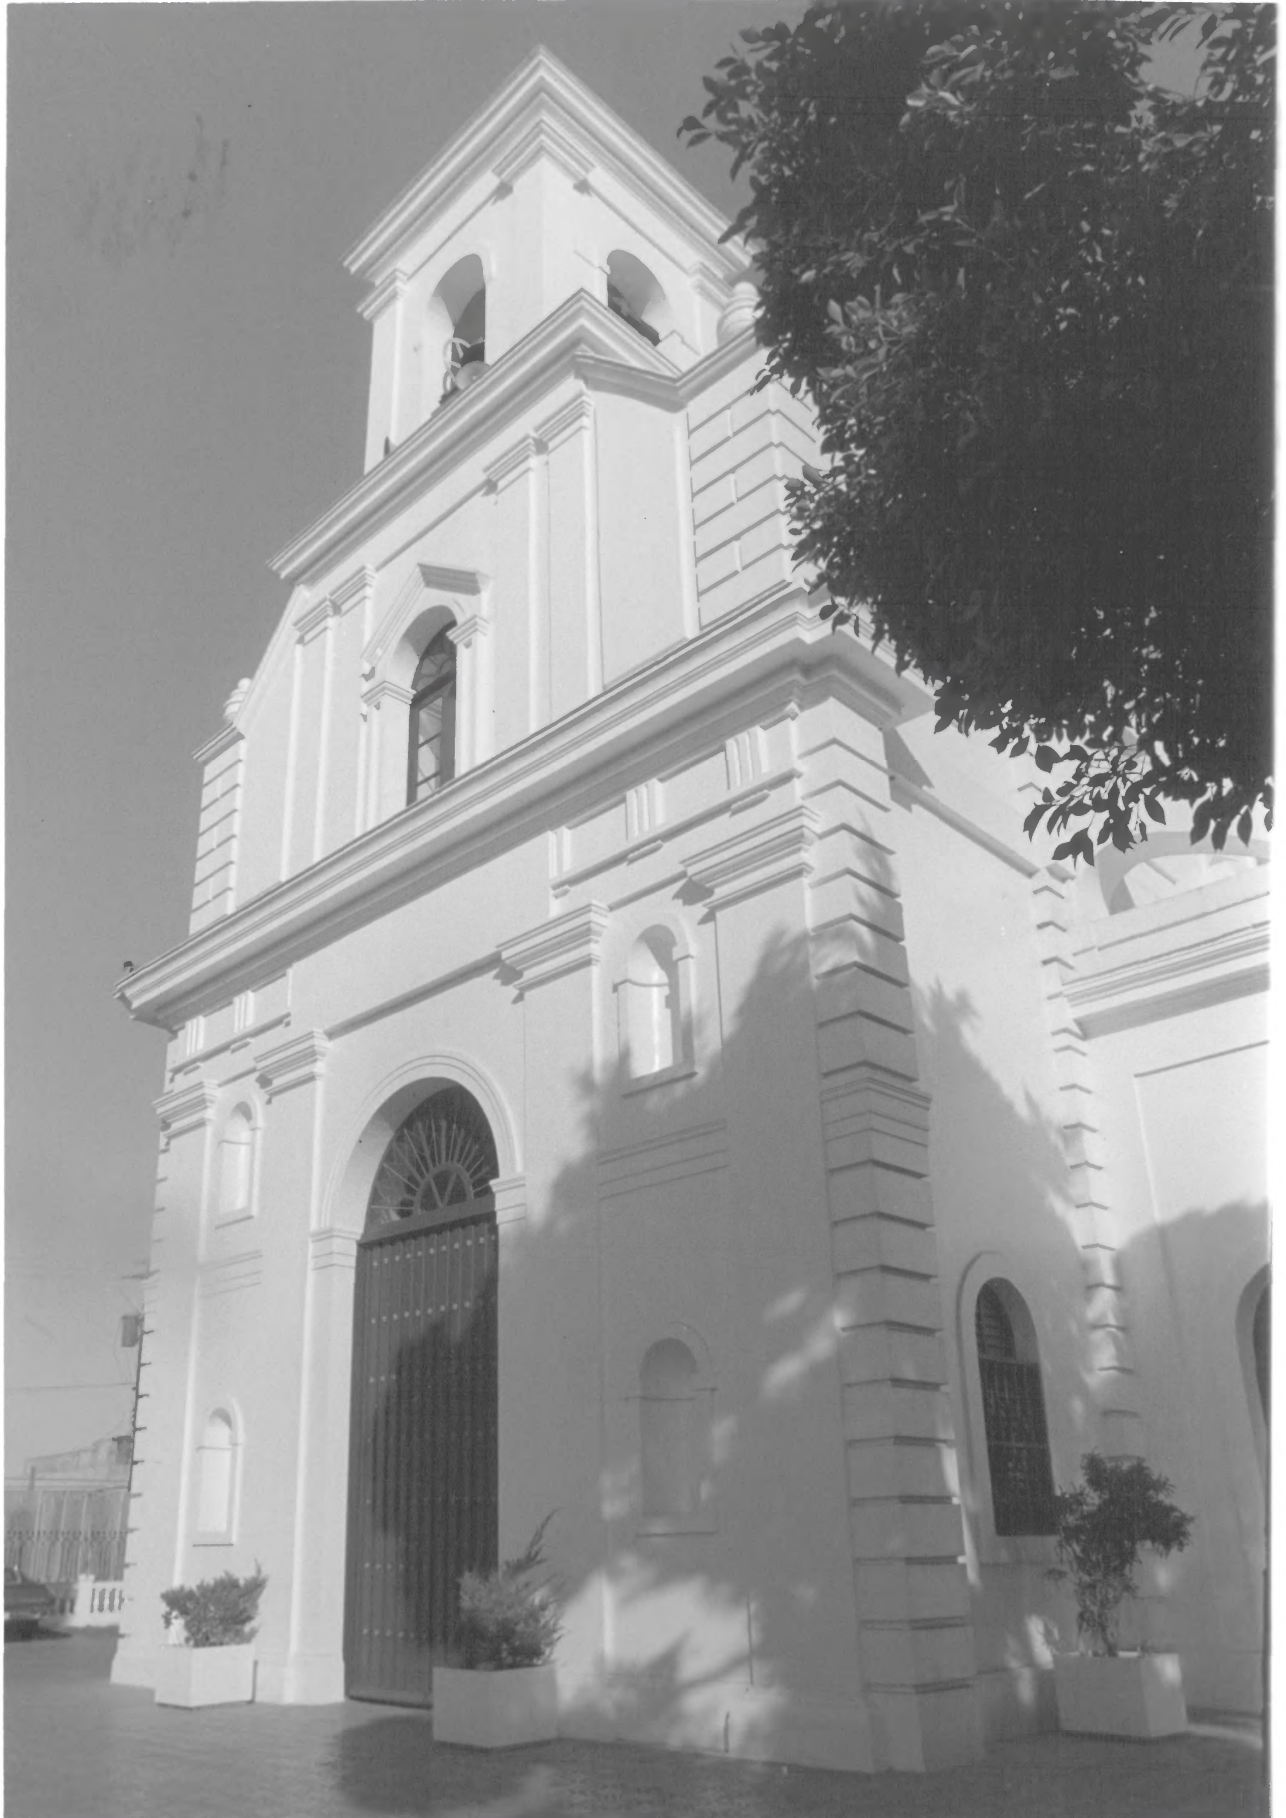

HISTORIC CHURCHES OF PUERTO RICO

NAME: Santa María del Rosario

CITY: Vega Baja PUERTO RICO

PHOTOGRAPHER: M. GOMEZ E. CARDONA

DATE: January 30, 1984

LOCATION OF PHOTO NEGATIVES: S.H.P.O. PUERTO RICO

DESCRIPTION OF VIEW: General view

ROLL N° 5. **FRAME** 6

HISTORIC CHURCHES OF PUERTO RICO

NAME: Santa María del Rosario

CITY: Vega Baja **PUERTO RICO**

PHOTOGRAPHER: M. GOMEZ **E. CARDONA**

DATE: January 30, 1984.

LOCATION OF PHOTO NEGATIVES: S.H.P.O. **PUERTO RICO**

DESCRIPTION OF VIEW: Main Facade (West)

ROLL N^o 5 **FRAME** 37

HISTORIC CHURCHES OF PUERTO RICO

NAME: Santa María del Rosario

CITY: Vega Baja PUERTO RICO

PHOTOGRAPHER: M. GOMEZ E. CARDONA

DATE: January 30, 1984