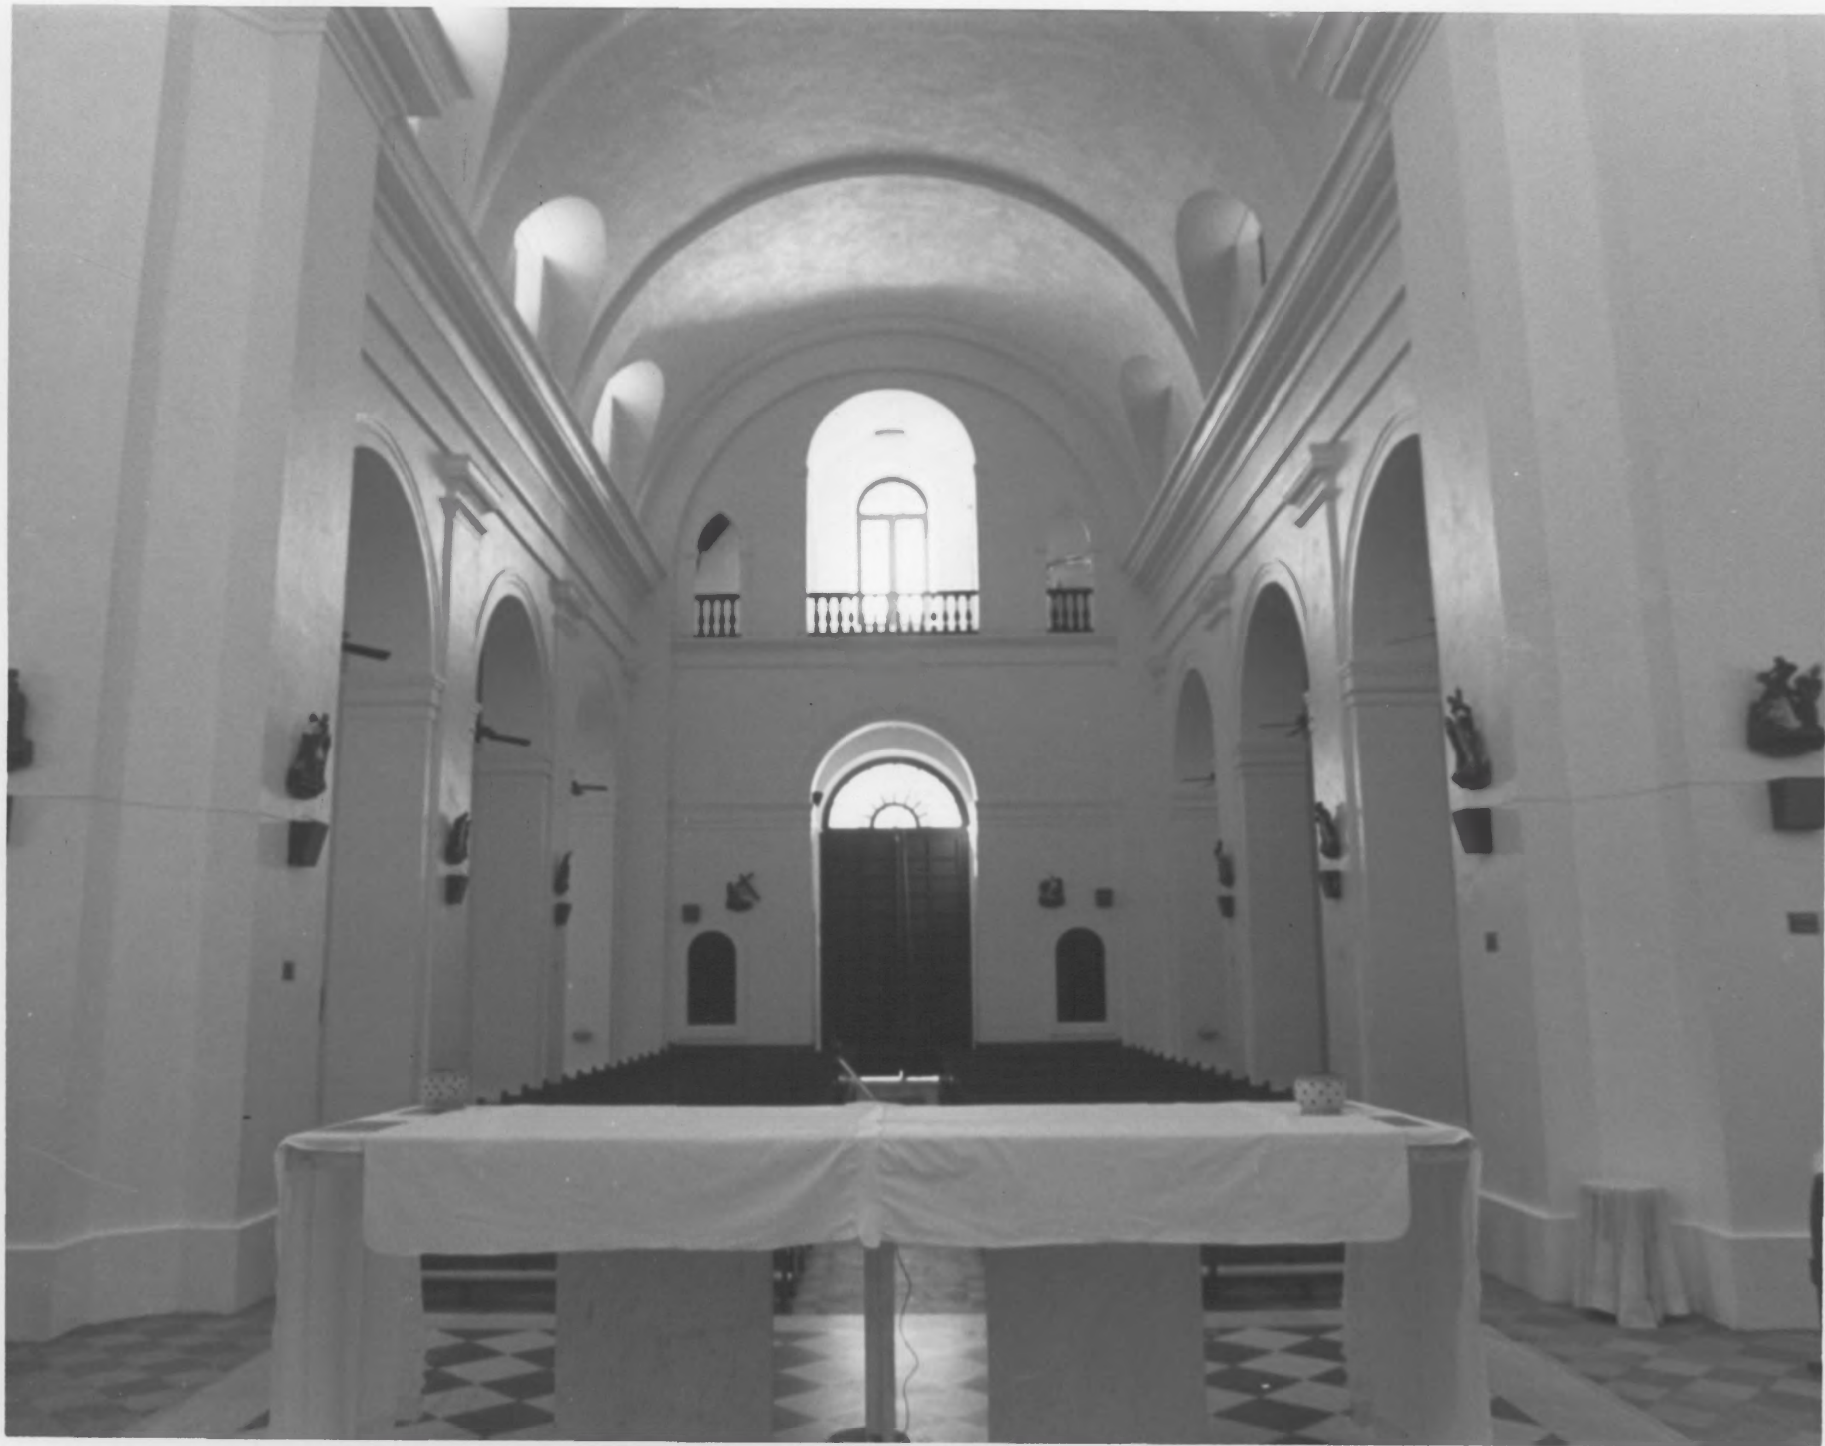

CITY: Vega Baja PUERTO RICO

PHOTOGRAPHER: M. GOMEZ E. CARDONA

DATE: January 30, 1984

LOCATION OF PHOTO NEGATIVES: S.H.P.O. PUERTO RICO

DESCRIPTION OF VIEW: South Facade

ROLL N° 5 **FRAME** 36

HISTORIC CHURCHES OF PUERTO RICO