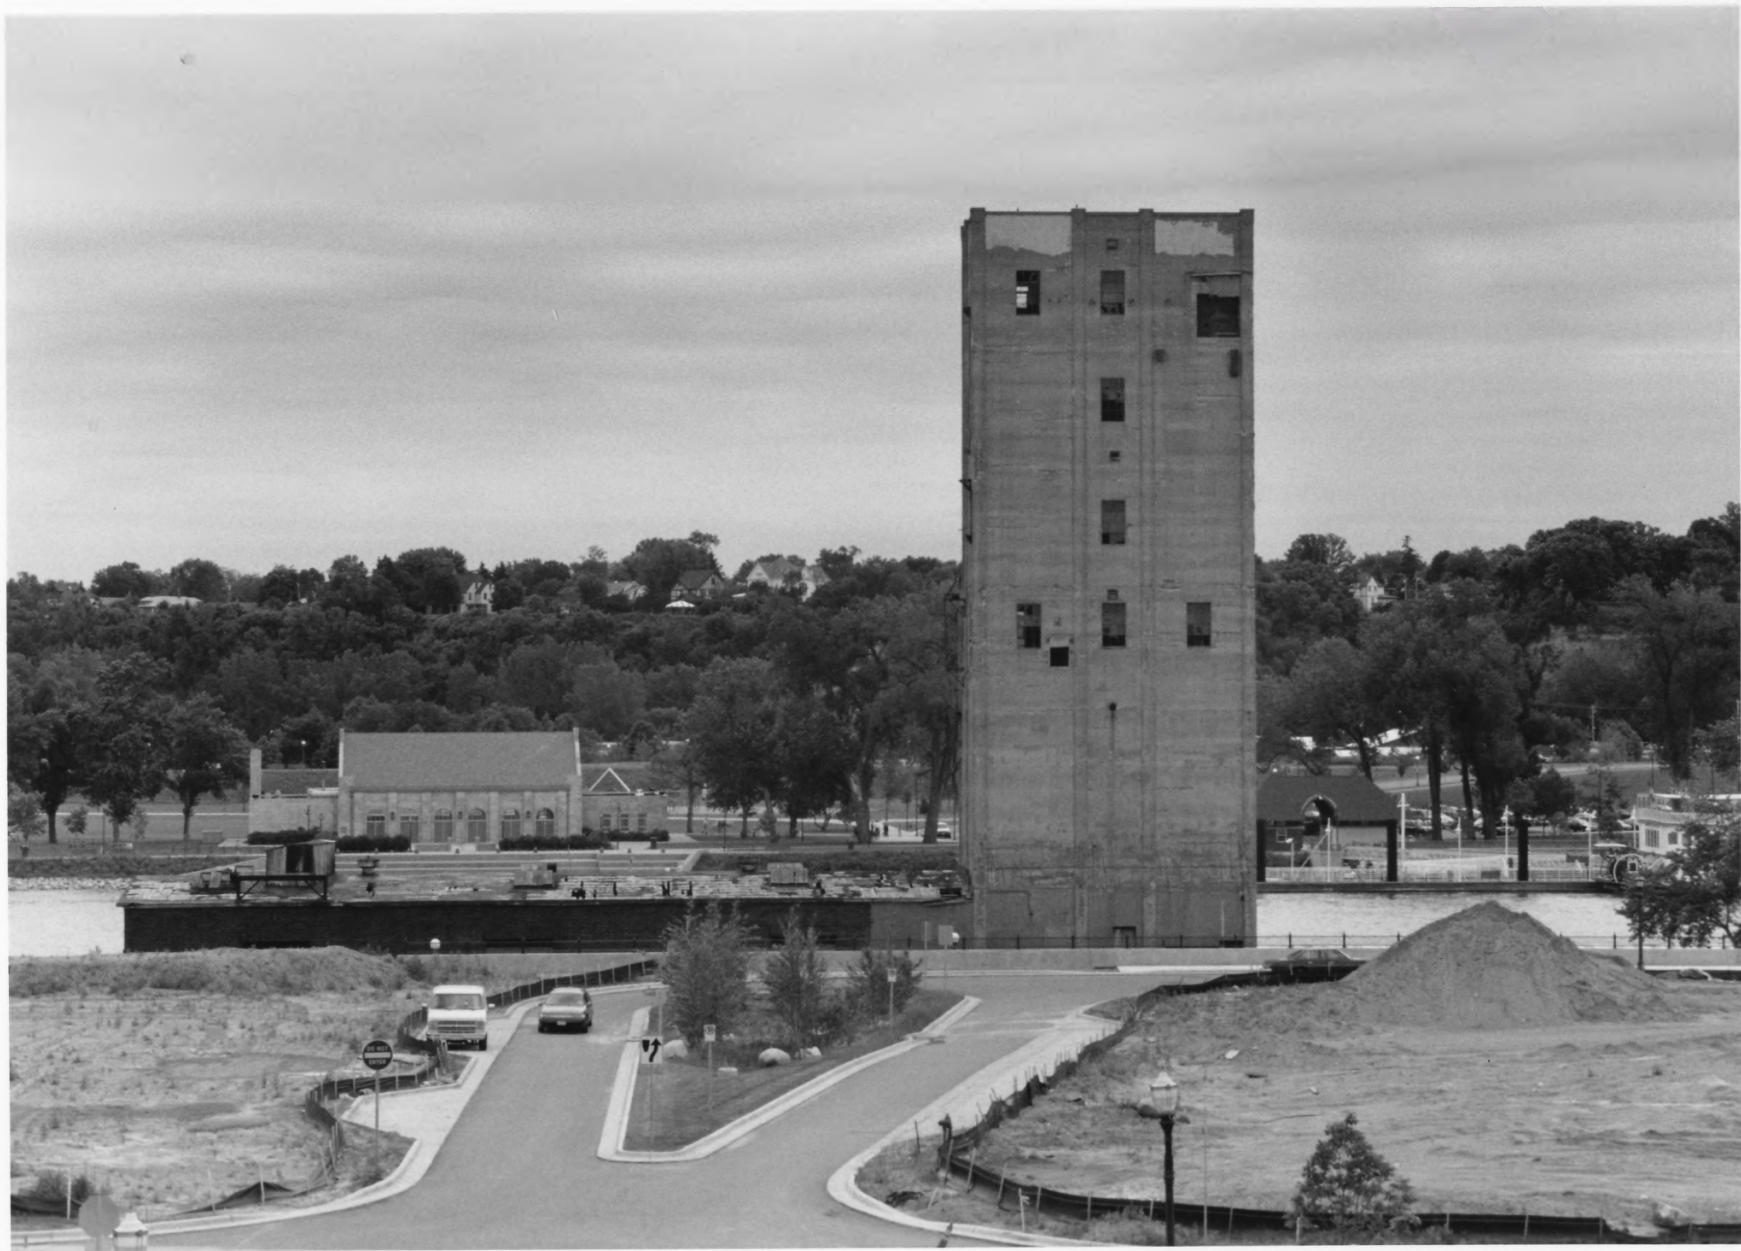

ST PAUL MUNICIPAL GRAIN TERMINAL

RAMSEY CO., MN

GREGORY K. PAGE

JUNE 16, 2004

LOOKING NORTHEAST

FIGURE 1

NEG: ST PAUL RIVERFRONT CORP., 25 W. SIXTH ST., ST PAUL, MN 55114

ST PAUL MUNICIPAL GRAIN TERMINAL

RAMSEY CO., MN

GREGORY K. PAGE

JUNE 16, 2004

LOOKING SOUTH WEST

FIGURE 2

NEG: ST PAUL RIVERFRONT CORP., 25 W. SIXTH ST., ST PAUL MN 55114

St. Paul Municipal Grain Terminal/  
Ramsey Co., MN

Gregory Page