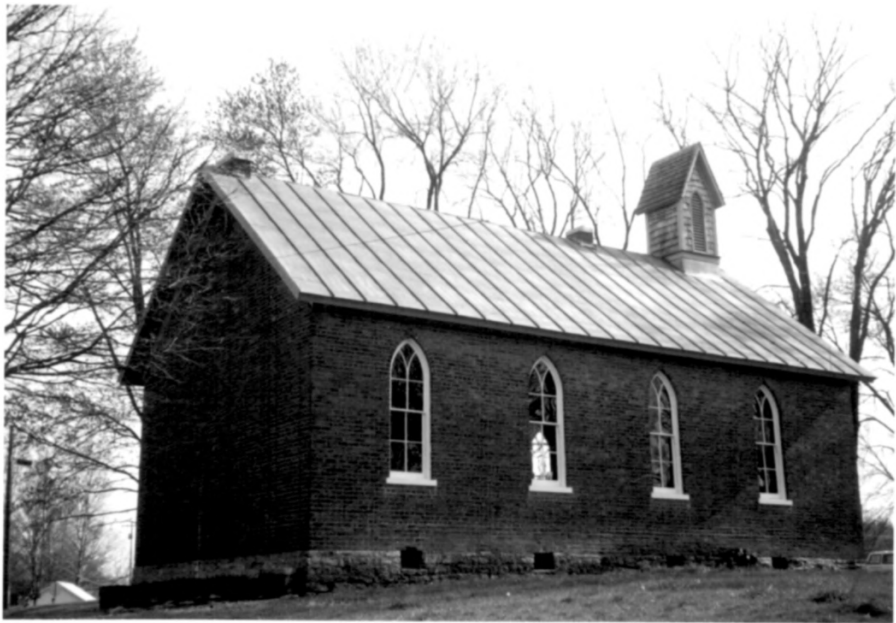

1888 SCHOOLHOUSE LOOKING N

photo # ~~18~~ 13

ST. JOHN'S LUTHERAN CHURCH & SCHOOL  
DEARBORN CO., IN  
CINDY SCHUETTE

Nov. 29, 1994

6963 BELLS BRANCH RD.

DULSEDON IN

#13) 1888 SCHOOLHOUSE LOOKING SW

photo # ~~30~~ ~~4~~ 14