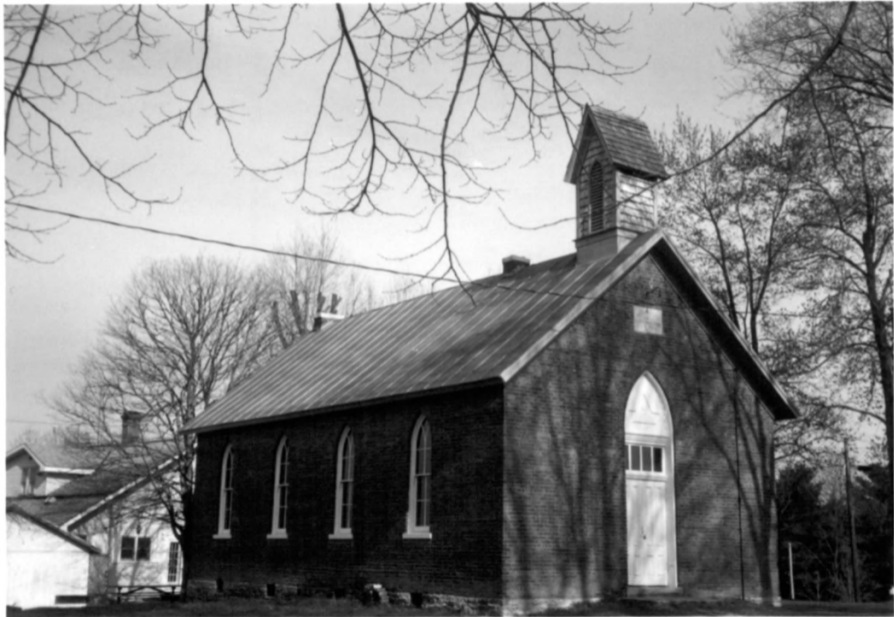

# 10 LOOKING N "CHRIST IN  
GESEMMEN" ART GLASS  
WINDOW OVER ALTAR

photo # ~~11~~ 11

ST. JOHN'S LUTHERAN CHURCH & School  
PEARSON CO., IN  
CINDY SCHUETTE

Nov. 29, 1994

6963 BELLS BRANCH Rd.  
DILLSBORO IN