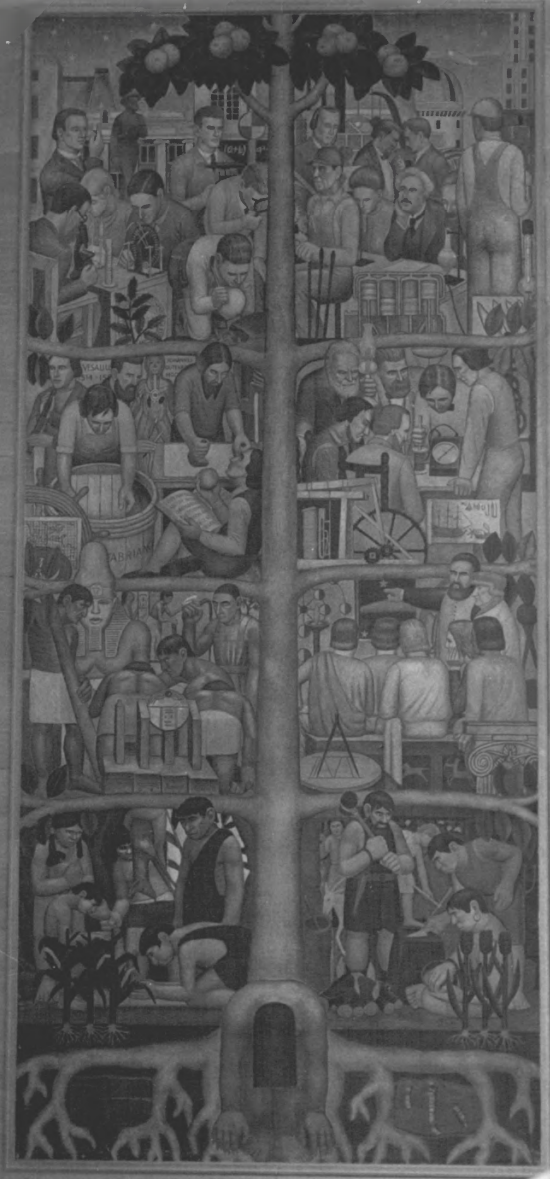

East Stairwell Inscription

mural designed by Nowland
Zane.

10/17 Copy 1.

University of Oregon Library and
Memorial Quadrangle
Eugene, Lane County, Oregon
Wm Emerson July 1989
17935 Cardinal Dr.
Lake Oswego, Oregon 97034