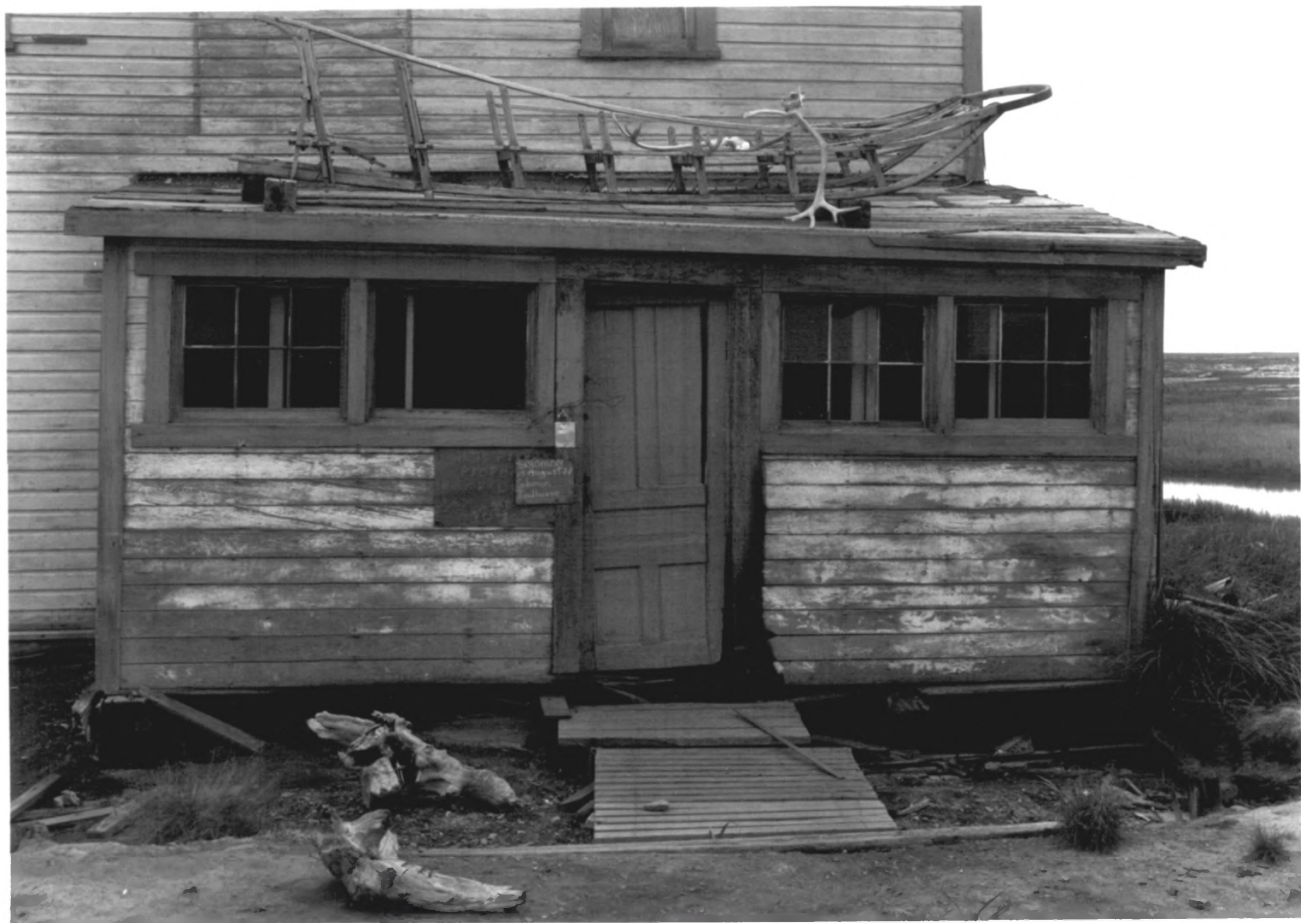

SOLOMON ROADHOUSE

MAY 31 1979

Nome Division, Alaska  
AHRs Site No. SOL-031

View of Solomon from south.  
Roadhouse is at right center.

Negative:

Office of History & Archaeology  
Alaska Division of Parks  
619 Warehouse Dr., #210  
Anchorage, Alaska 99501

# 1/2

SEP 17 1980

SOLOMON ROADHOUSE

MAY 31 1979

Nome Division, Alaska  
AHRs Site No. SOL-031

Front of roadhouse, looking east.

Negative:

Office of History & Archaeology  
Alaska Division of Parks  
619 Warehouse Dr., #210  
Anchorage, Alaska 99501