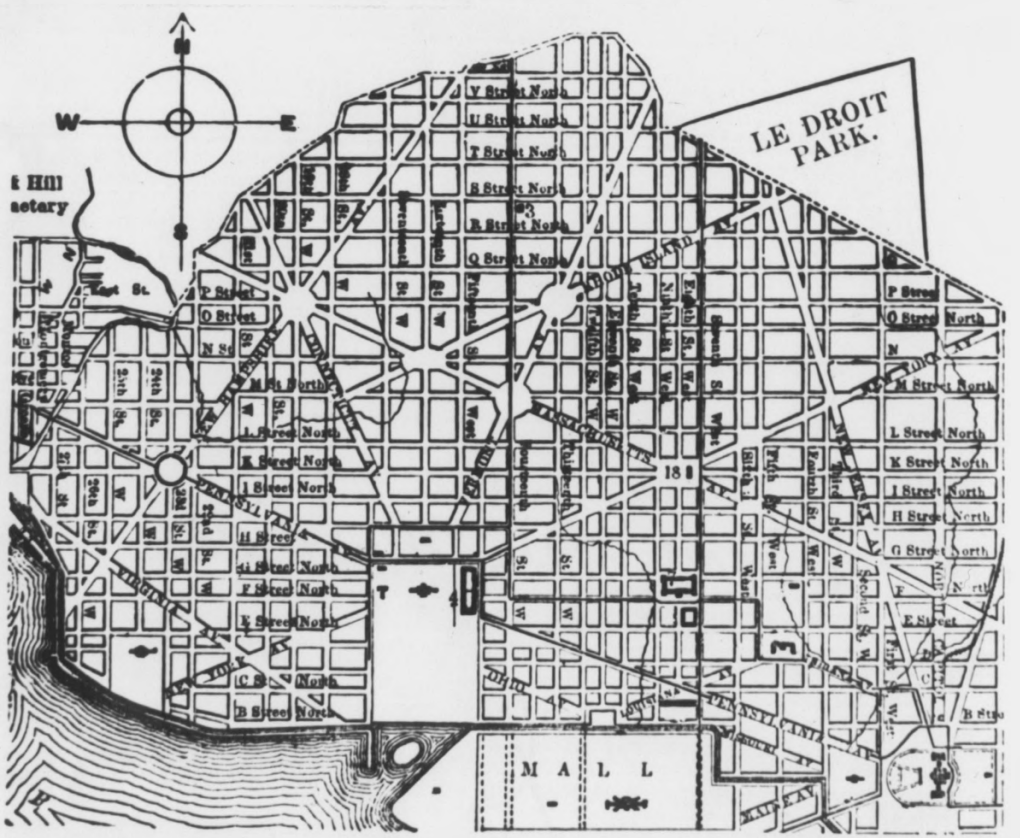

FEB 25 1974

2. LOCATION

STATE
District of Columbia

COUNTY
District of Columbia

TOWN
Washington

STREET AND NUMBER

1900 block of Third Street, N.W. (west side of Third Street, N.W.)

3. PHOTO REFERENCE

4 of 6

Smith House on T St

111 2nd St

111 2nd St

Map of Le Droit Park.

Map of Washington, showing the location of Le Droit Park.

From "Le Droit Park Illustrated" 1877

UNITED STATES DEPARTMENT OF THE INTERIOR
NATIONAL PARK SERVICE
NATIONAL REGISTER OF HISTORIC PLACES
PROPERTY PHOTOGRAPH FORM

(Type all entries - attach to or enclose with photograph)

1. NAME		
COMMON LeDroit Park Historic District	AND/OR HISTORIC	NUMERIC CODE (Assigned by NPS) FEB 25 1974
2. LOCATION		
STATE District of Columbia	COUNTY District of Columbia	TOWN Washington
STREET AND NUMBER 317 T Street, N.W.		
3. PHOTO REFERENCE		
PHOTO CREDIT Wm. Edmund Barrett for N.C.P.C.	DATE December, 1973	NEGATIVE FILED AT N.C.P.C.
4. IDENTIFICATION		