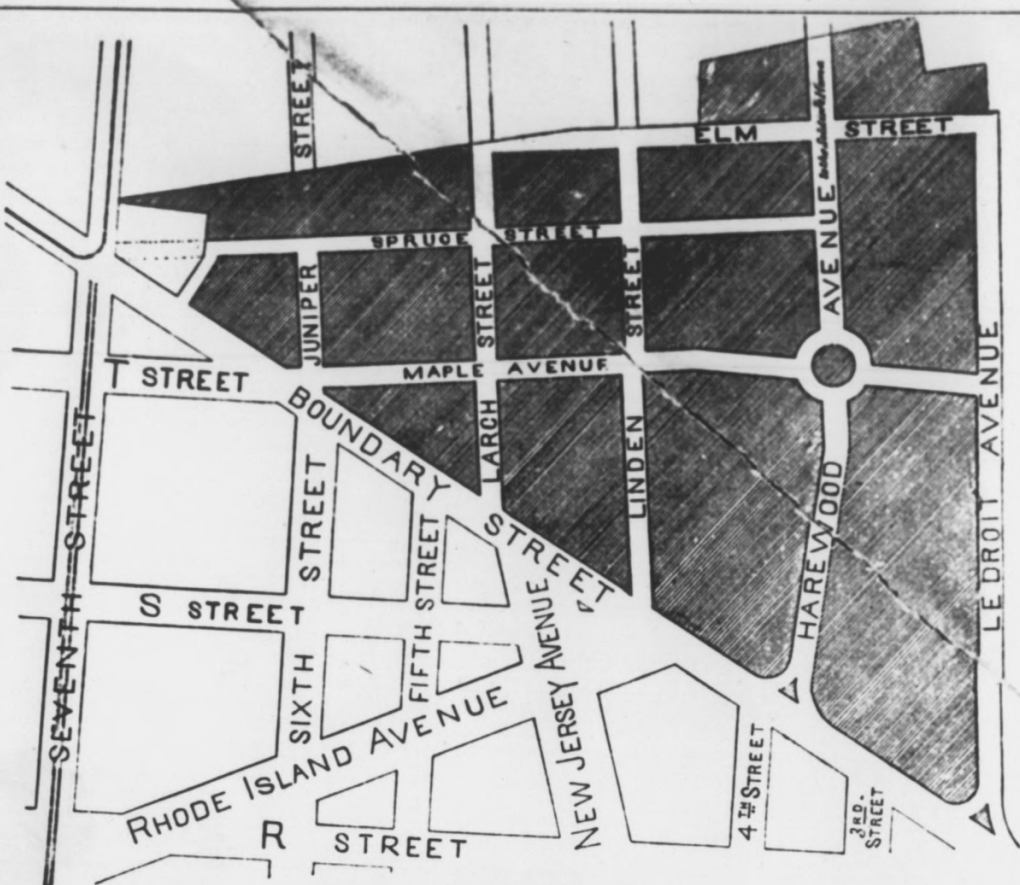

FEB 25 1974

2. LOCATION

STATE
District of Columbia

COUNTY
District of Columbia

TOWN
Washington

STREET AND NUMBER

1900 block of Third Street, N.W. (west side of Third Street, N.W.)

3. PHOTO REFERENCE

PHOTO CREDIT
**Wm. Edmund Barrett for
N.C.P.C.**

DATE
December, 1973

NEGATIVE FILED AT
N.C.P.C.

4. IDENTIFICATION

DESCRIBE VIEW, DIRECTION, ETC.

facades of row houses on the west side of the 1900 block of Third Street, N.W.

4 of 6

Smith House on T St

111 2nd St

111 2nd St

Map of Le Droit Park.

Map of Washington, showing the location of Le Droit Park.

From "Le Droit Park Illustrated" 1877

UNITED STATES DEPARTMENT OF THE INTERIOR
NATIONAL PARK SERVICE
NATIONAL REGISTER OF HISTORIC PLACES
PROPERTY PHOTOGRAPH FORM

(Type all entries - attach to or enclose with photograph)

1. NAME		
COMMON LeDroit Park Historic District	AND/OR HISTORIC	NUMERIC CODE (Assigned by NPS) FEB 25 1974
2. LOCATION		
STATE District of Columbia	COUNTY District of Columbia	TOWN Washington
STREET AND NUMBER 317 T Street, N.W.		
3. PHOTO REFERENCE		
PHOTO CREDIT Wm. Edmund Barrett for N.C.P.C.	DATE December, 1973	NEGATIVE FILED AT N.C.P.C.
4. IDENTIFICATION		