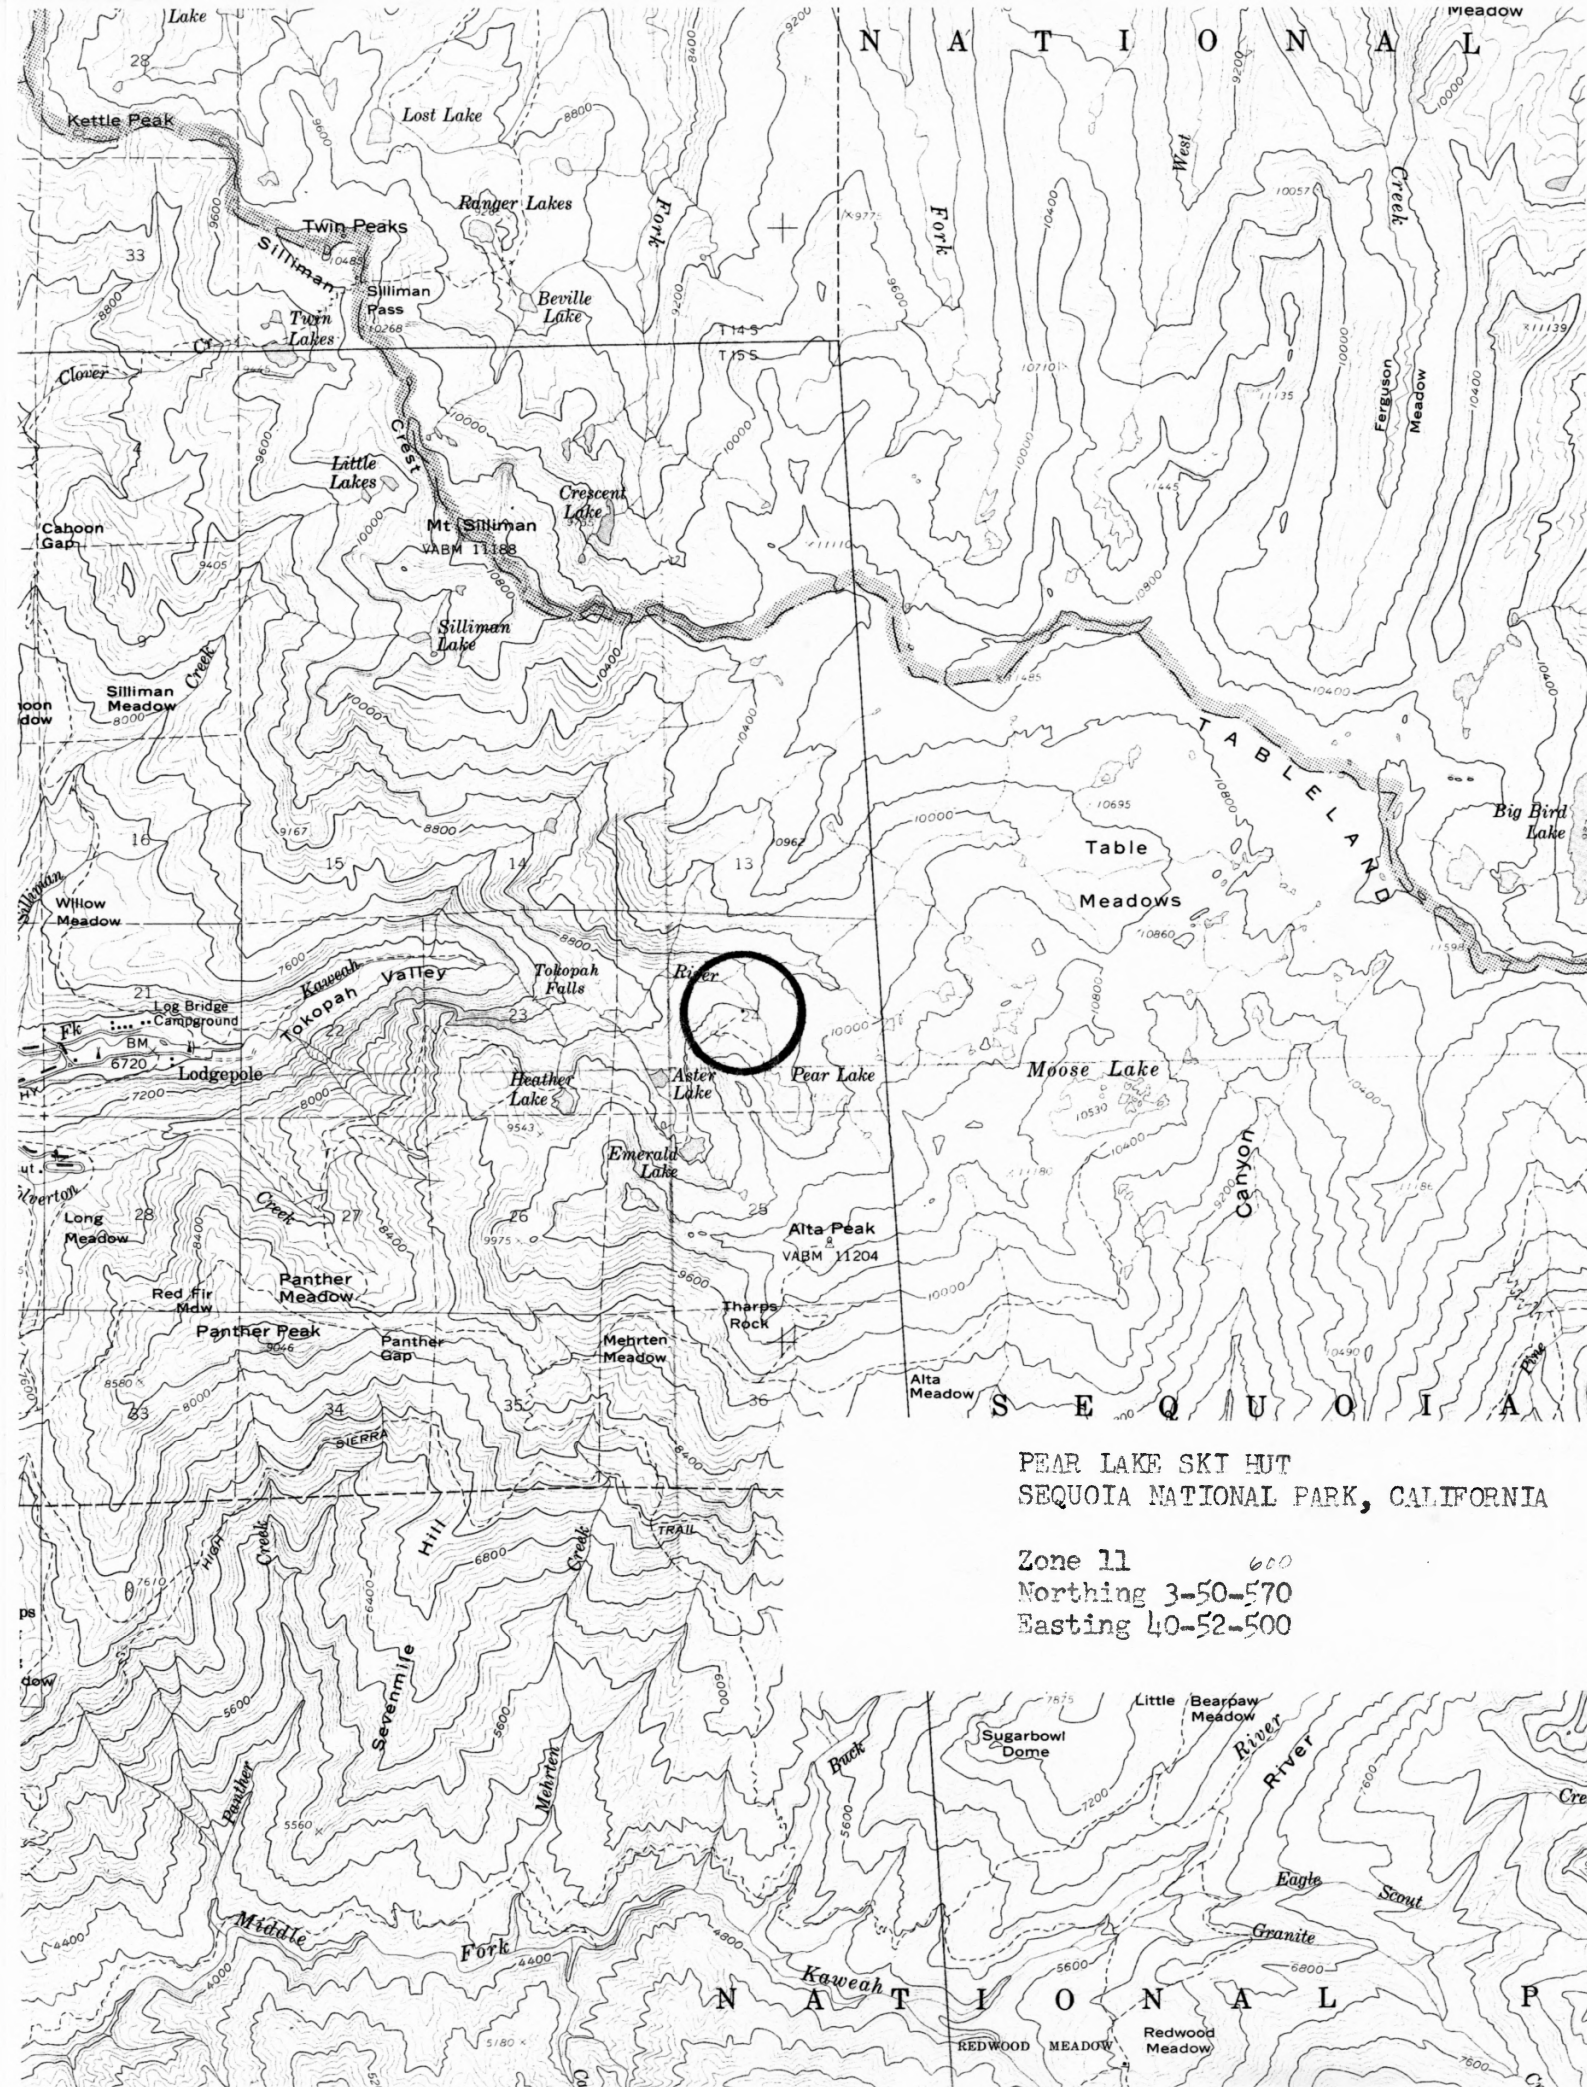

PEAR LAKE
RANGER STATION

NOV 18 1977

PEAR LAKE SIKI HUT

SEQUOIA NATIONAL PARK, CA

PHOTO BY TWEED, JULY, 1976

NEGATIVE FILED AT:

WESTERN REGIONAL OFFICE
NATIONAL PARK SERVICE

SAN FRANCISCO, CA

PROPERTY OF THE NATIONAL REGISTER

VIEW FROM WEST

Tulare County

121

MAY 5 1978

PEAR LAKE SKT HUT
 SEQUOIA NATIONAL PARK, CALIFORNIA

Zone 11 600
 Northing 3-50-570
 Easting 40-52-500