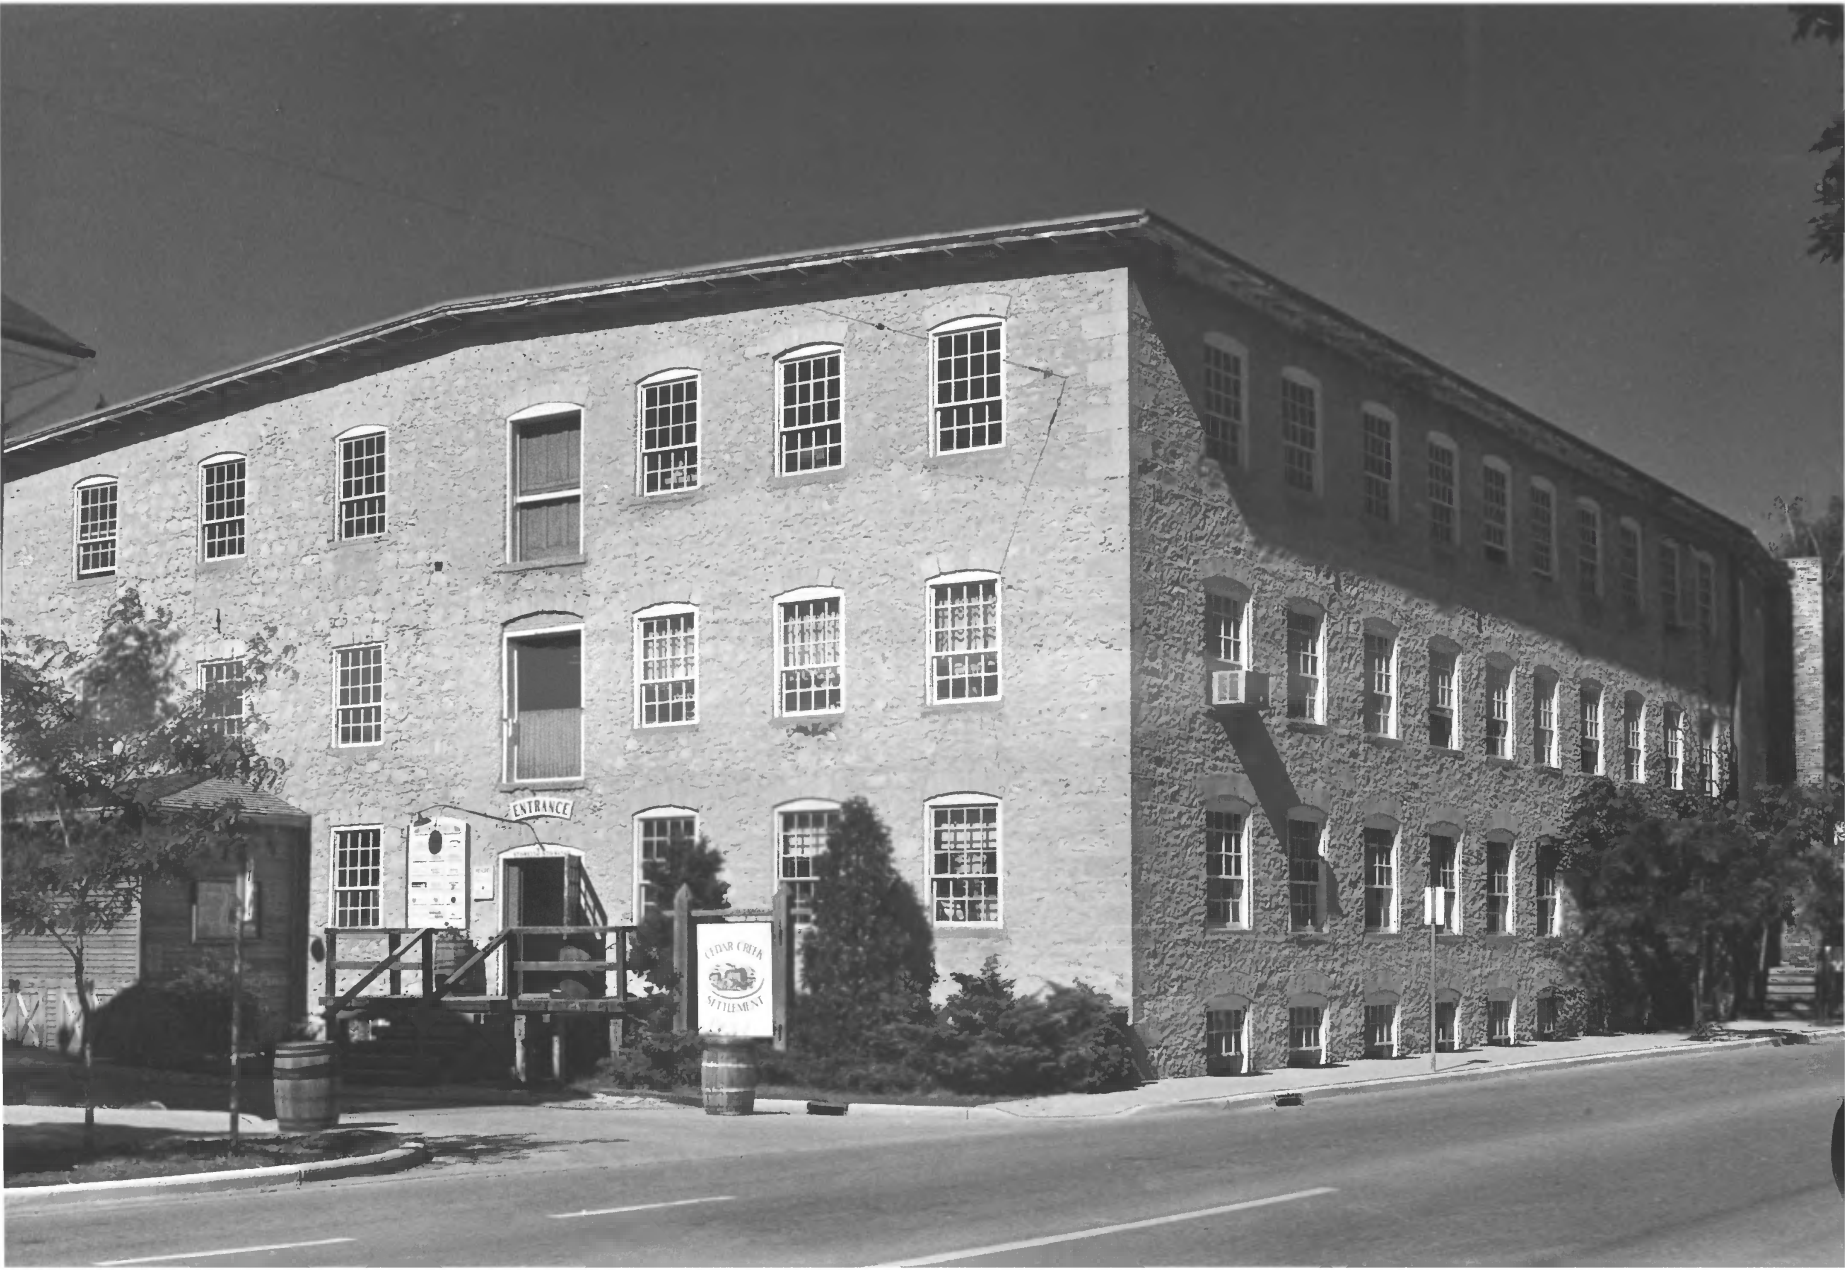

Woodbine

YK 7100

NOV 1 1978

HILGEN AND WITTENBERG MILL

Cedarburg, Wisconsin

D.A. Donath, 3 July 1978

neg. OZ-DAD-HWM-23 at SHSW

bldg. j from the southeast

Photo # 2 of 6

DEC 22 1978

NOV 1 1978

HILGEN AND WITTENBERG MILL  
Cedarburg, Wisconsin

D.A. Donath, 3 July 1978

neg. OZ-DAD-HWM-14 at SHSW

main mill from southwest

Photo # 3 of 6