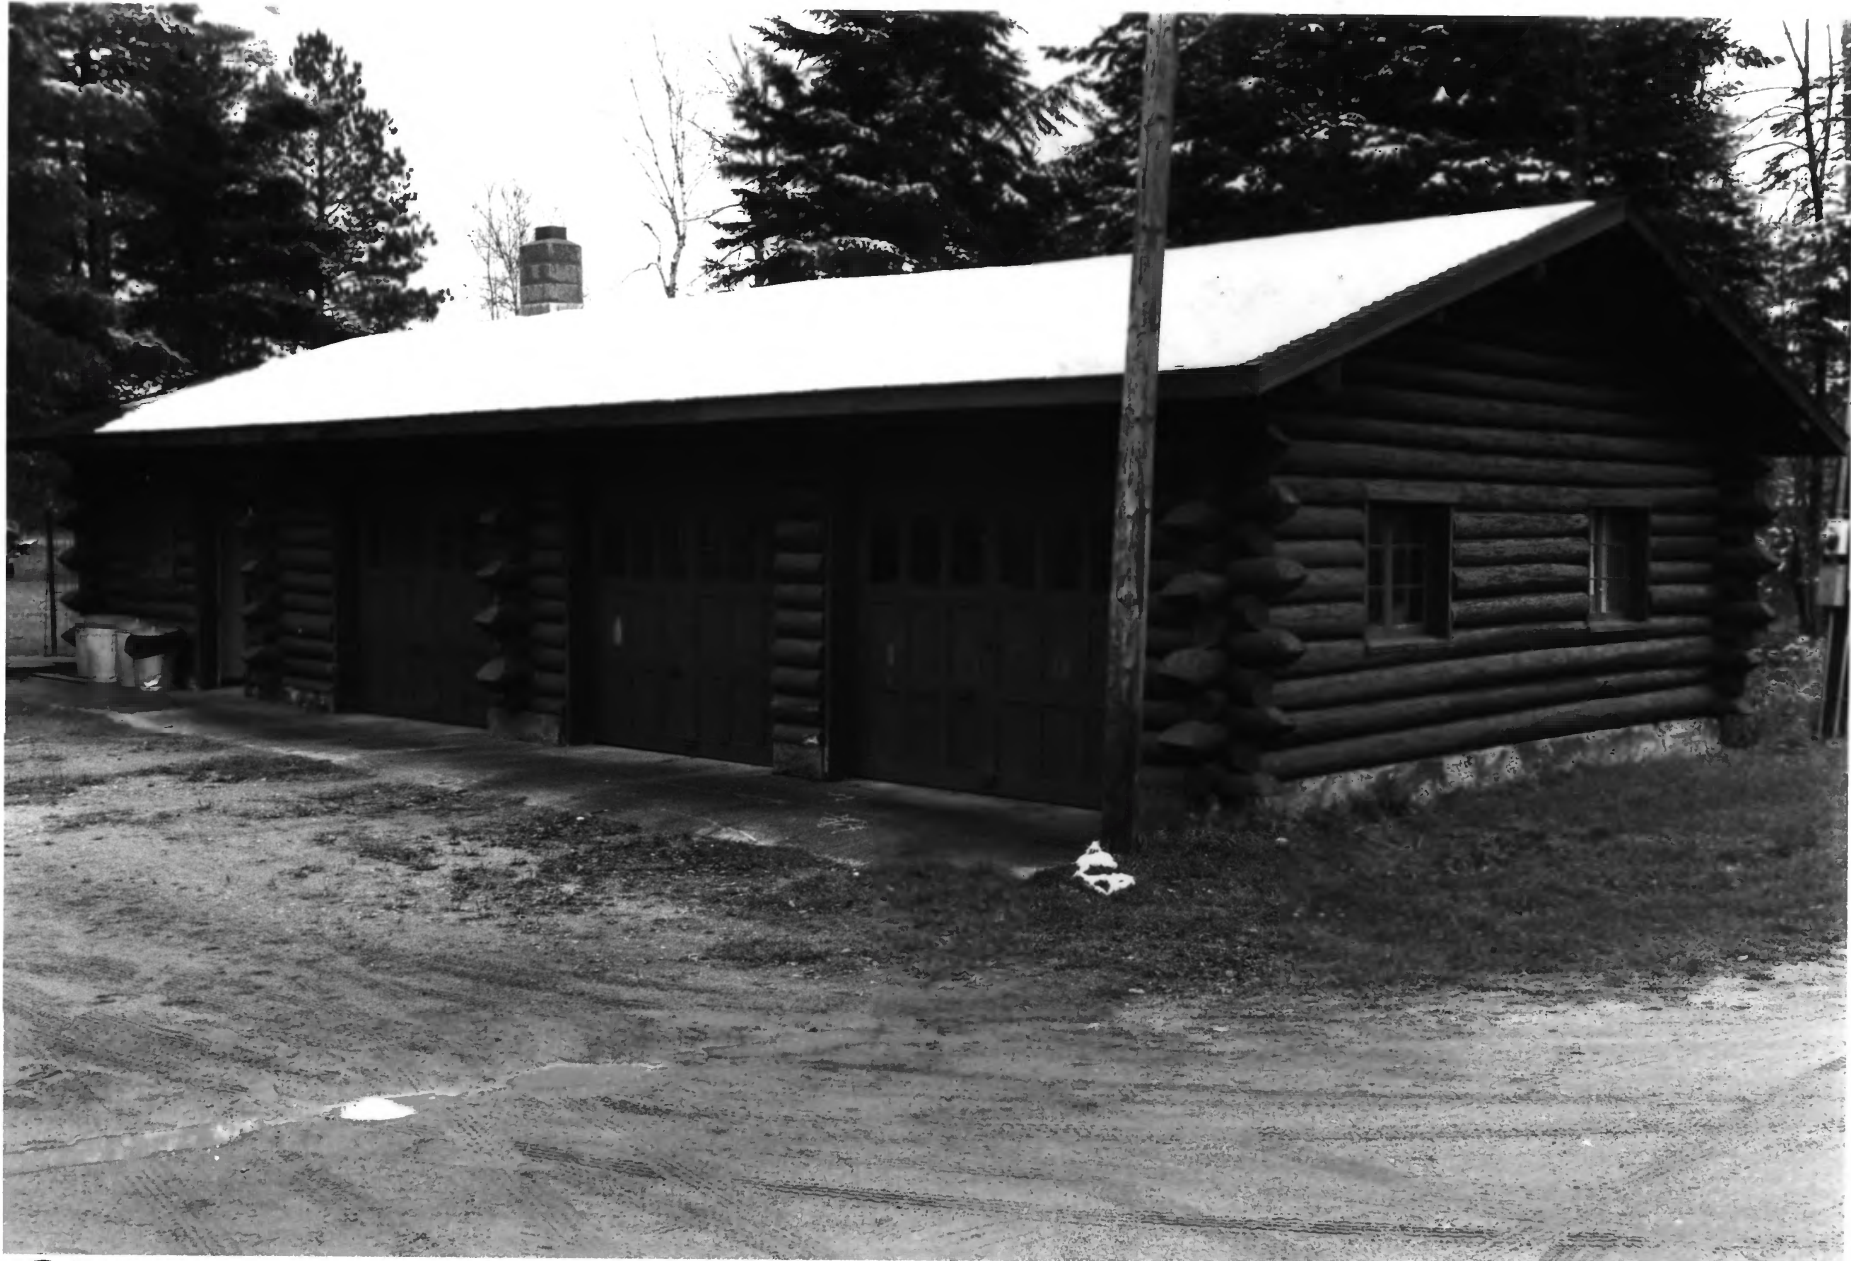

SCENIC STATE PARK-CCC/RUSTIC STYLE SERVICE YARD
ITASCA CO. MN
BLDG # 2 PHOTO I.D. 09120#9