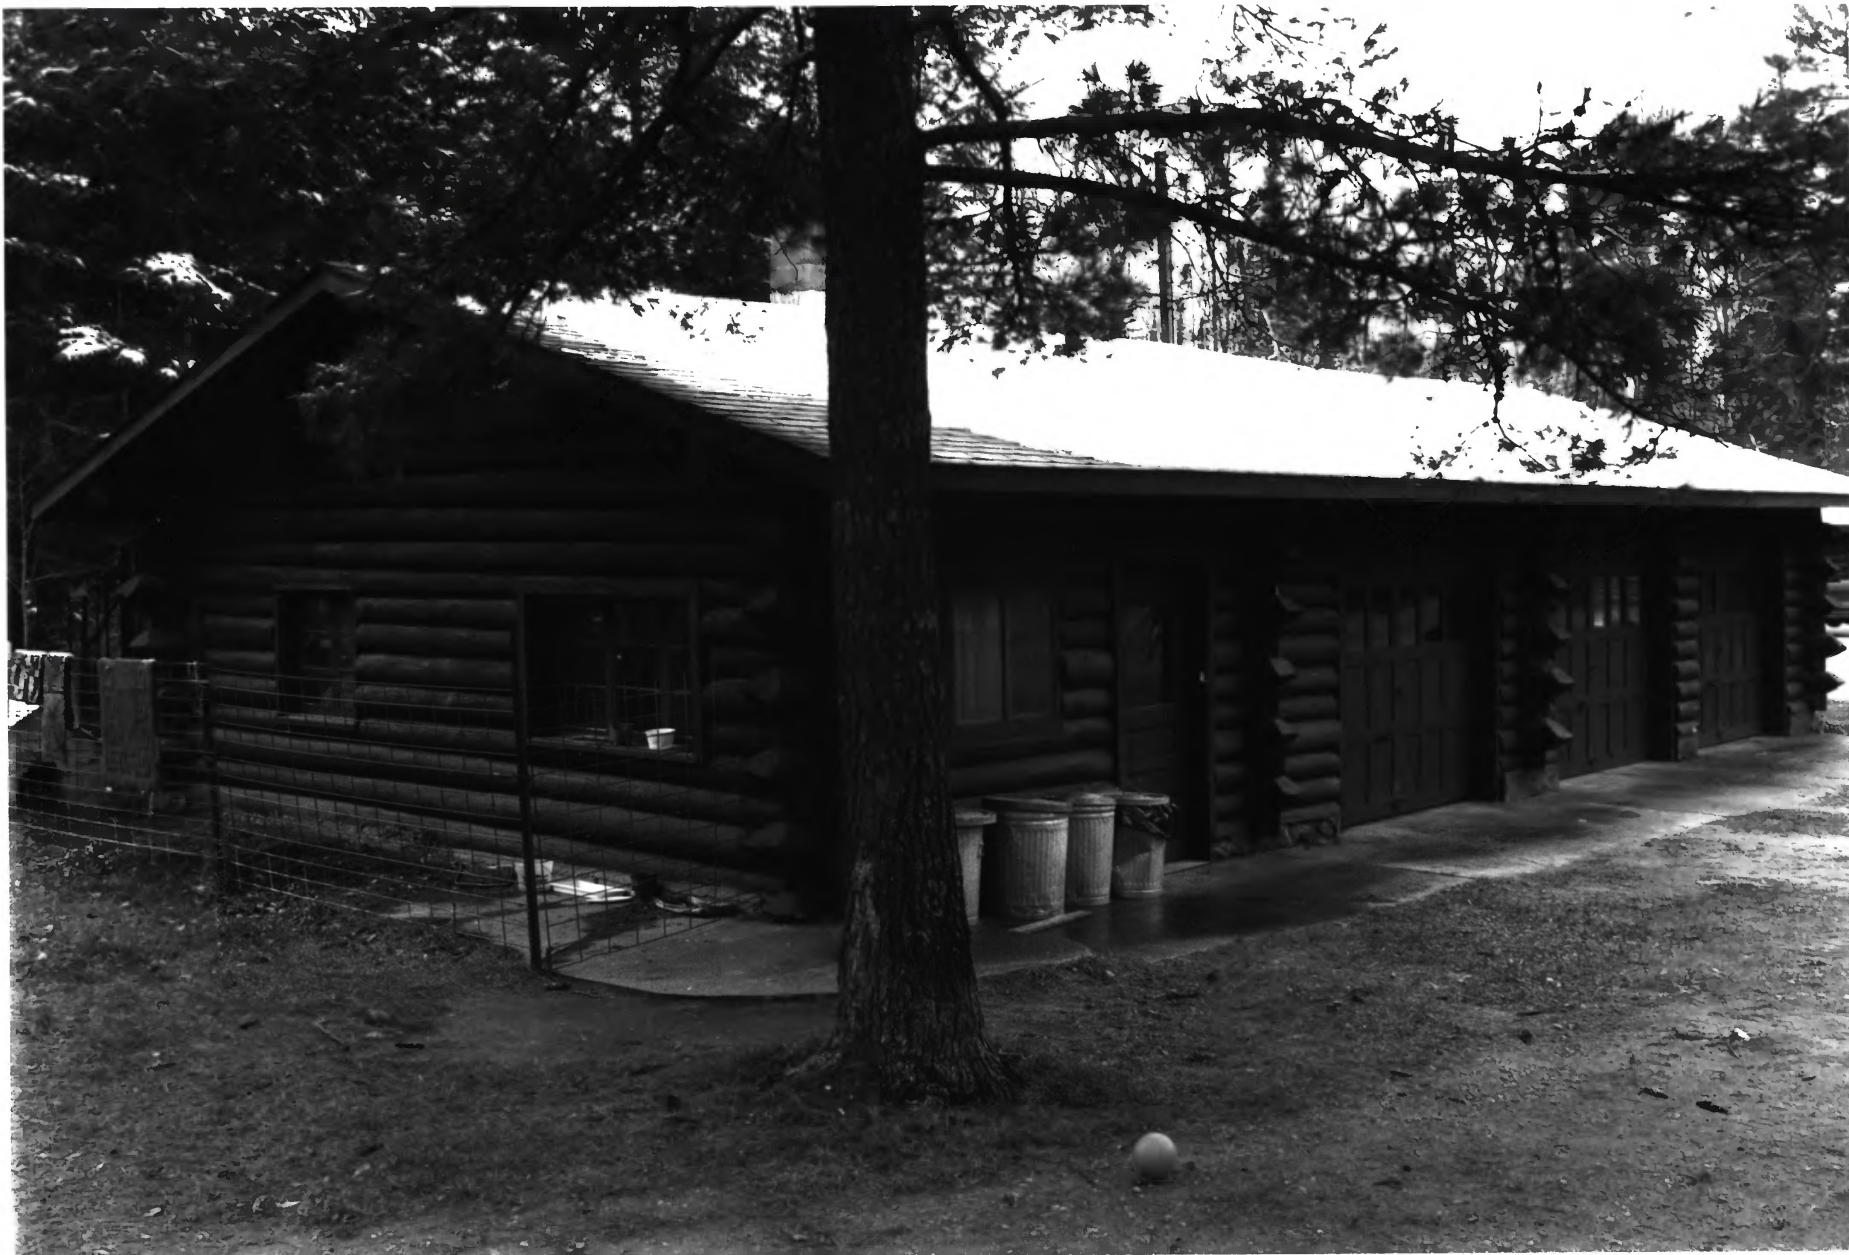

SCENIC STATE PARK - CCC/RUSTIC STYLE SERVICE YARD
ITASCA CO., MN
BLDG # 2 PHOTO I.D. 09120#8