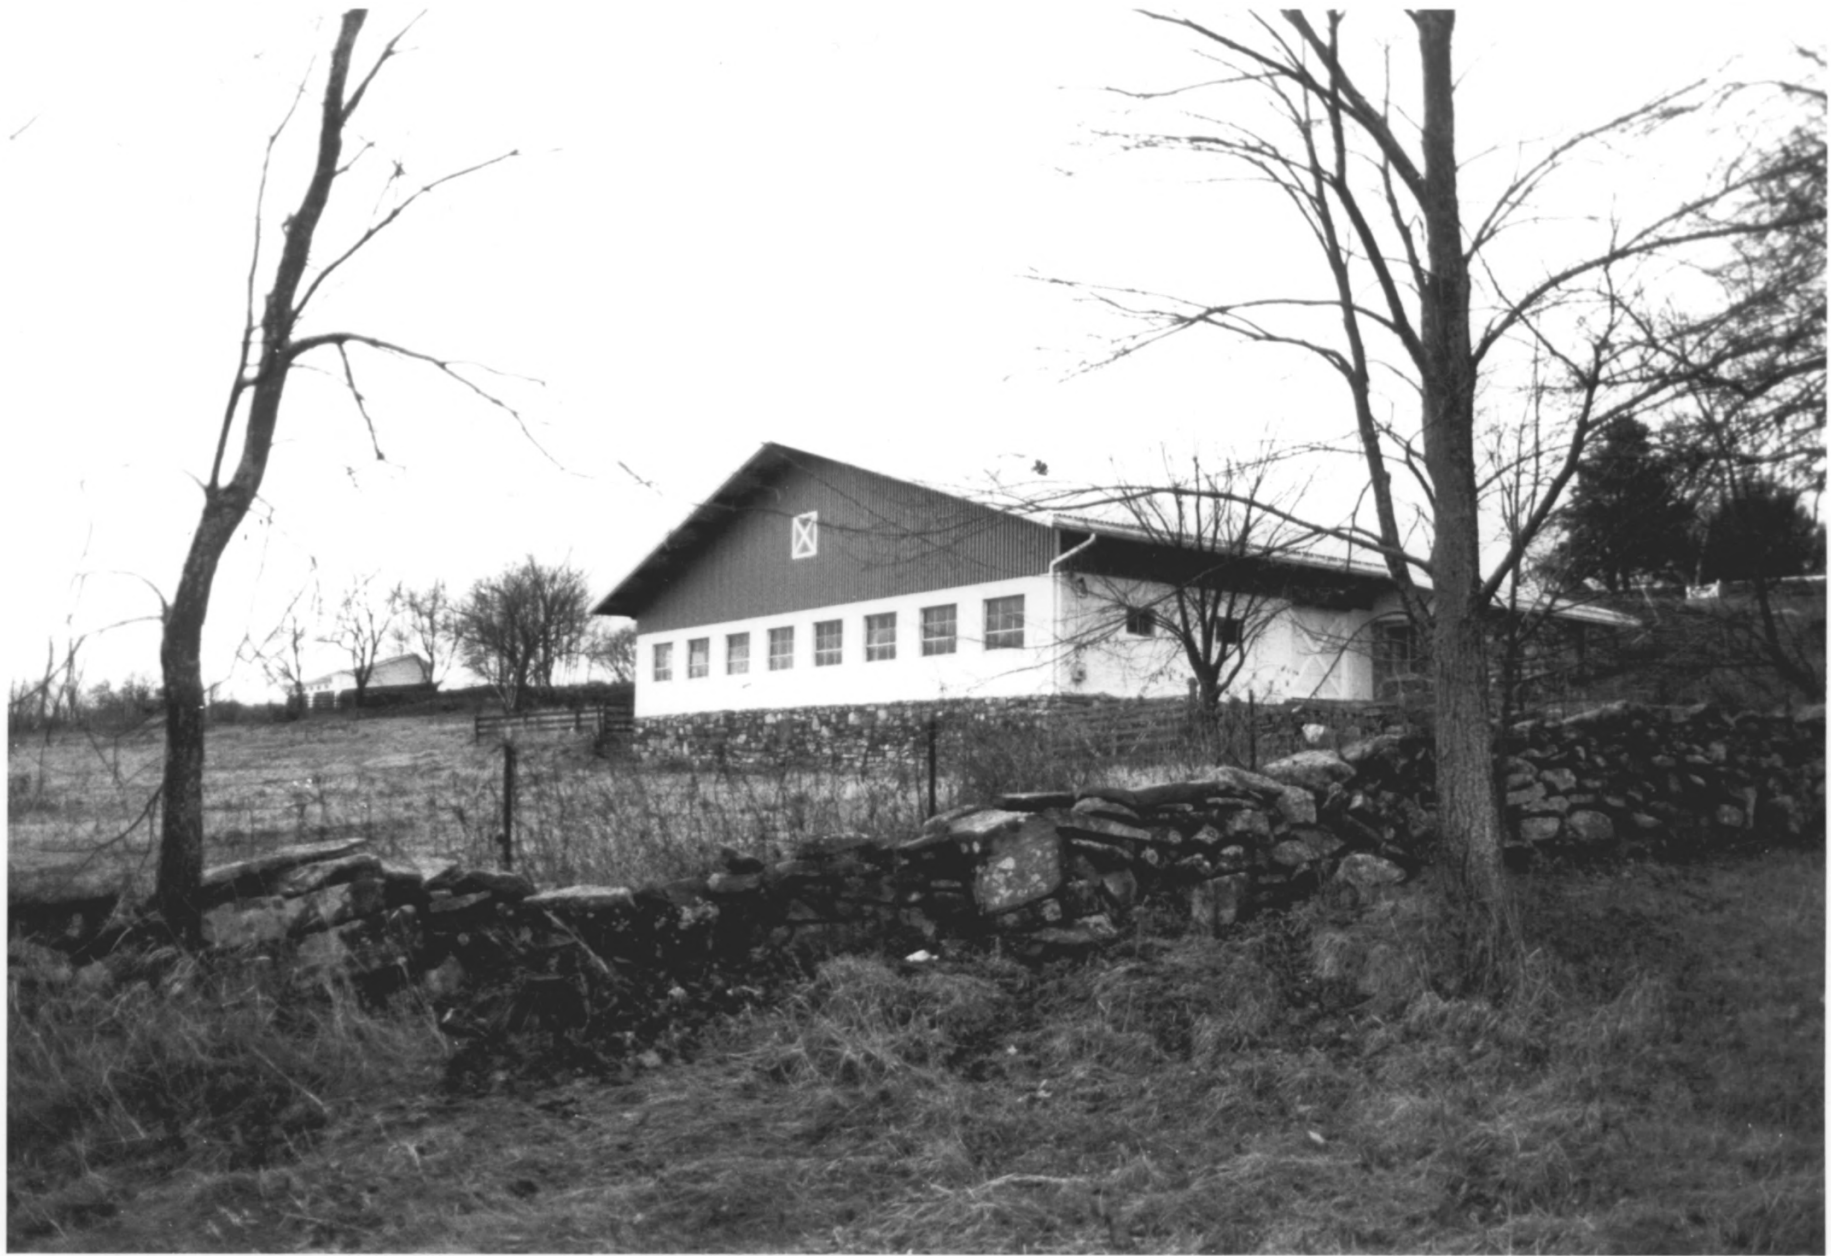

New Preston Hill
Historic District
Washington, CT
D. Ransom Photo, 12/84
Negative: Connecticut
Historical Commission
PARCEL 35 SHEEP BARN,
VIEW SOUTHWEST
Photograph 17