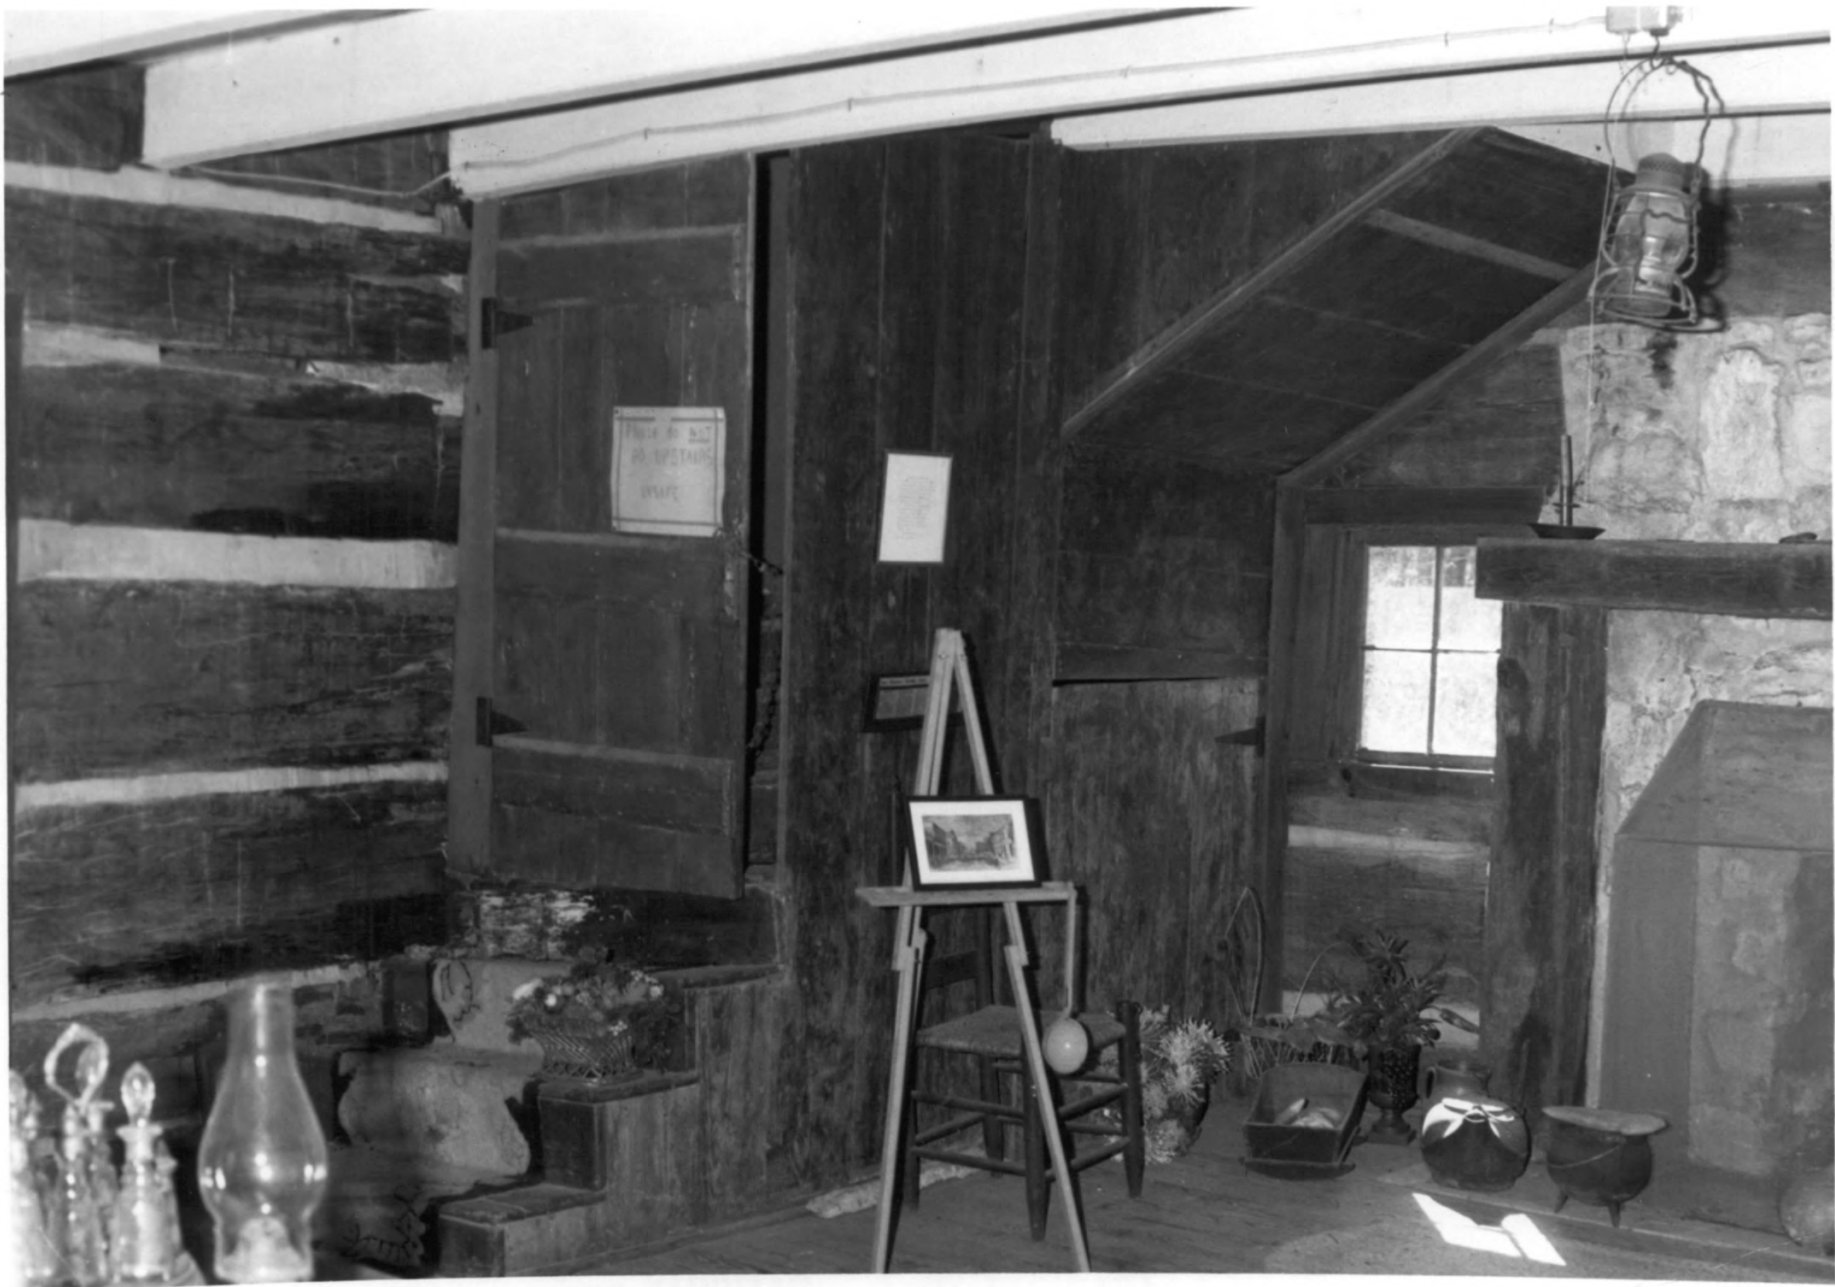

FRONT PORCH AND NORTH ELEVATION

FEB 27 1976

HAIR CONRAD CABIN  
NEAR CLEVELAND, TN  
Bradley Co., Tenn.  
PHOTO # 4

DETAIL OF CORNER-NOTCHING  
HALF-DOVETAILED TYPE

FEB 27 1976

HAIR CONRAD CABIN

NEAR CLEVELAND, TN  
Bradley Co, Tenn.