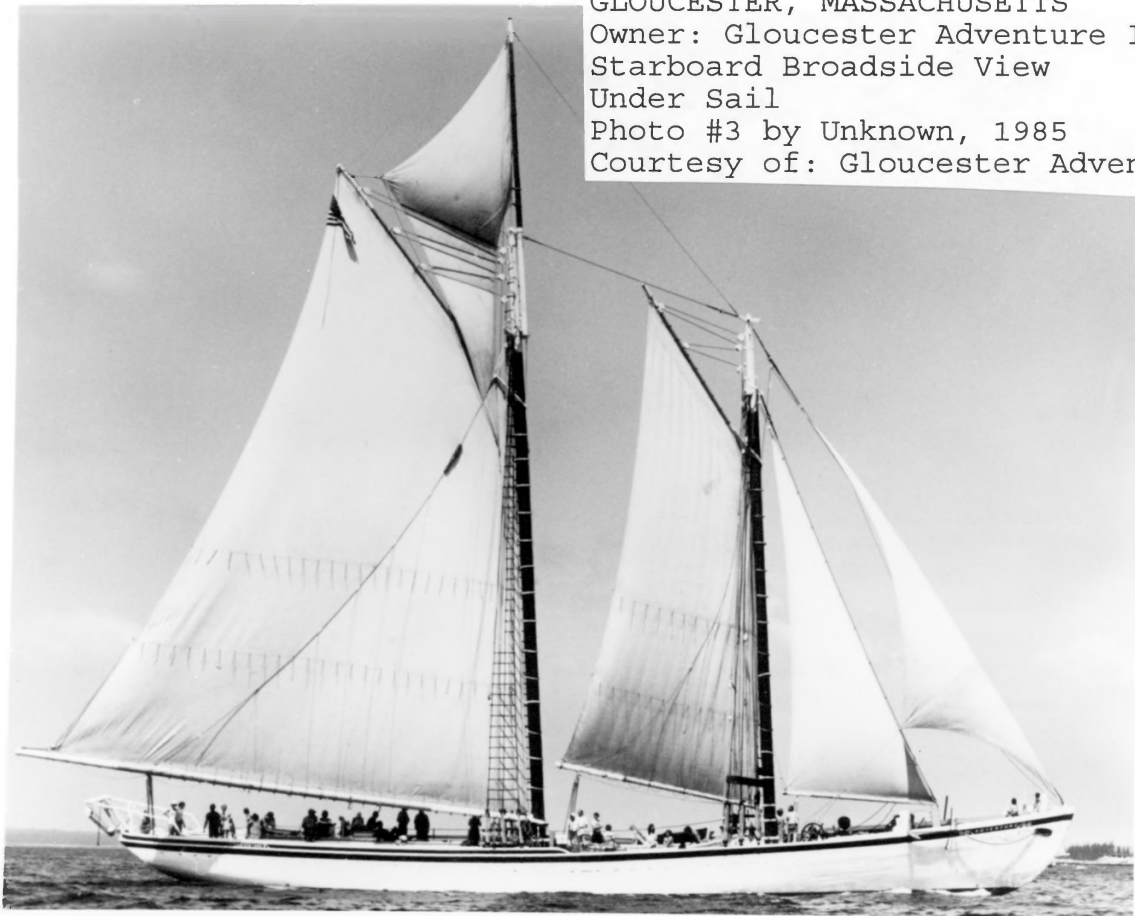

ADVENTURE

GLOUCESTER, MASSACHUSETTS

Owner: Gloucester Adventure Inc.,

Port Bow Quarter View

Docked at Harbor Loop, Gloucester

Photo #1 by Candace Clifford, 1989

Courtesy of: NPS National Maritime Initiative

ADVENTURE

GLOUCESTER, MASSACHUSETTS

Owner: Gloucester Adventure Inc.,

Starboard Broadside View

Note Deckhouse aft and
stacked fishing dories amidships

Photo #2 by Unknown, 1937

Courtesy of: Gloucester
Adventure Inc.,

ADVENTURE

GLOUCESTER, MASSACHUSETTS

Owner: Gloucester Adventure Inc.,

Starboard Broadside View

Under Sail

Photo #3 by Unknown, 1985

Courtesy of: Gloucester Adventure Inc.,

ADVENTURE

GLoucester, MASSACHUSETTS

Owner: Gloucester Adventure Inc.,

Deck View Looking Foward

Photo #4 by Candace Clifford, 1989

Courtesy of: NPS National Maritime Initiative

ADVENTURE

GLOUCESTER, MASSACHUSETTS

Owner: Gloucester Adventure Inc.,