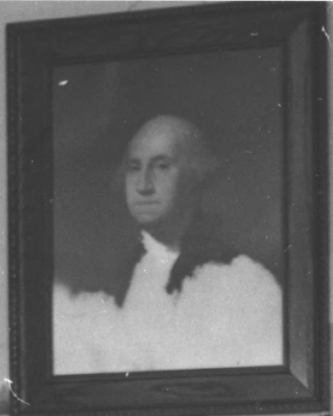

ROBY DURRIG TIGAR
BEST SELLING
WEATHER RESISTANT
10¢