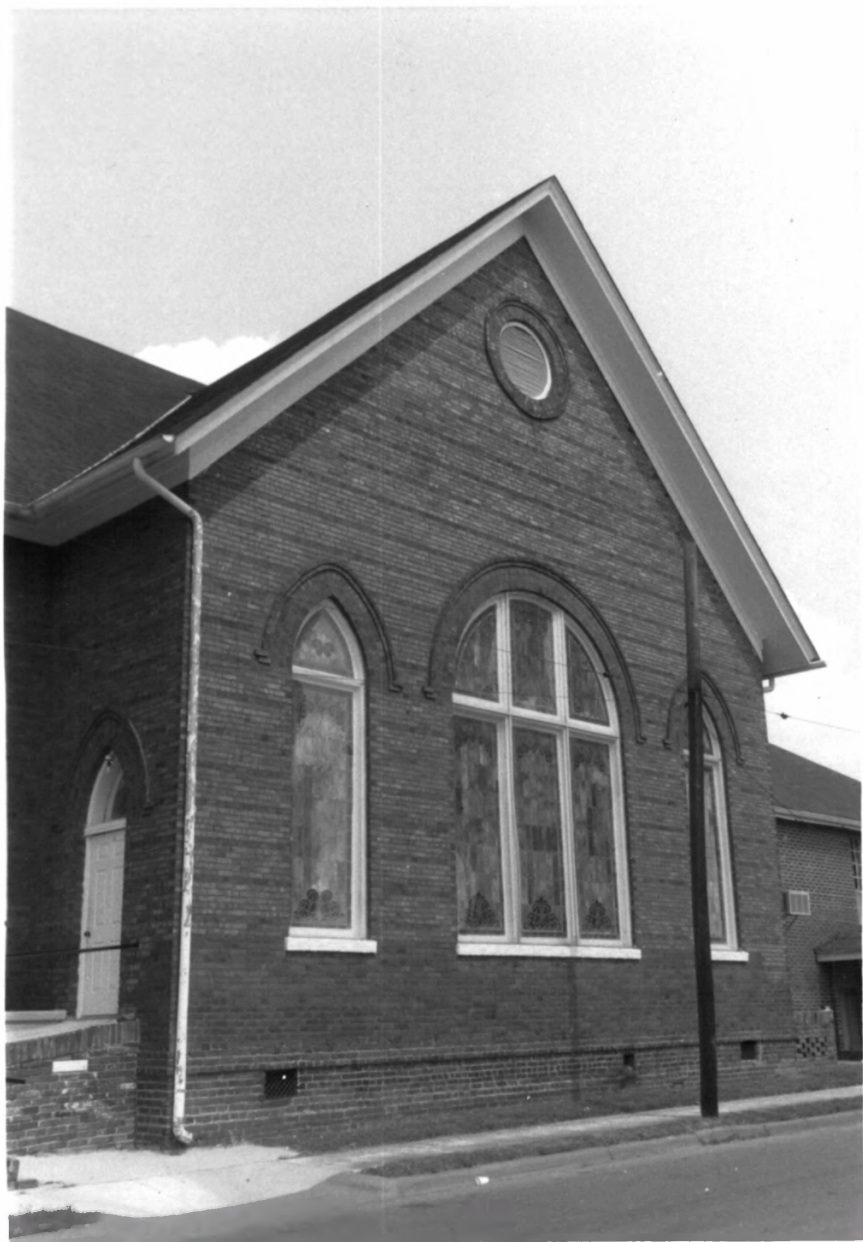

FIRST
AFRICAN
BAPTIST

First African Baptist Church
Tuscaloosa, Alabama, Tuscaloosa

Rev. W. E. Pitts, 1986

Alabama Historical Commission

Front, North

Photo number: 1

First African Baptist Church
Tuscaloosa, Alabama, Tuscaloosa

Rev. W. E. Pitts, 1986
Alabama Historical Commission

Northeast, showing the front and side

Photo number: 2

First African Baptist Church
Tuscaloosa, Alabama, Tuscaloosa

Rev. W. E. Pitts, 1986

Alabama Historical Commission

detail of east facade

Photo number: 3

First African Baptist Church
Tuscaloosa, Alabama, Tuscaloosa

Rev. W. E. Pitts, 1986
Alabama Historical Commission

Southeast, rear and side

Photo number: 4

First African Baptist Church
Tuscaloosa, Alabama, Tuscaloosa