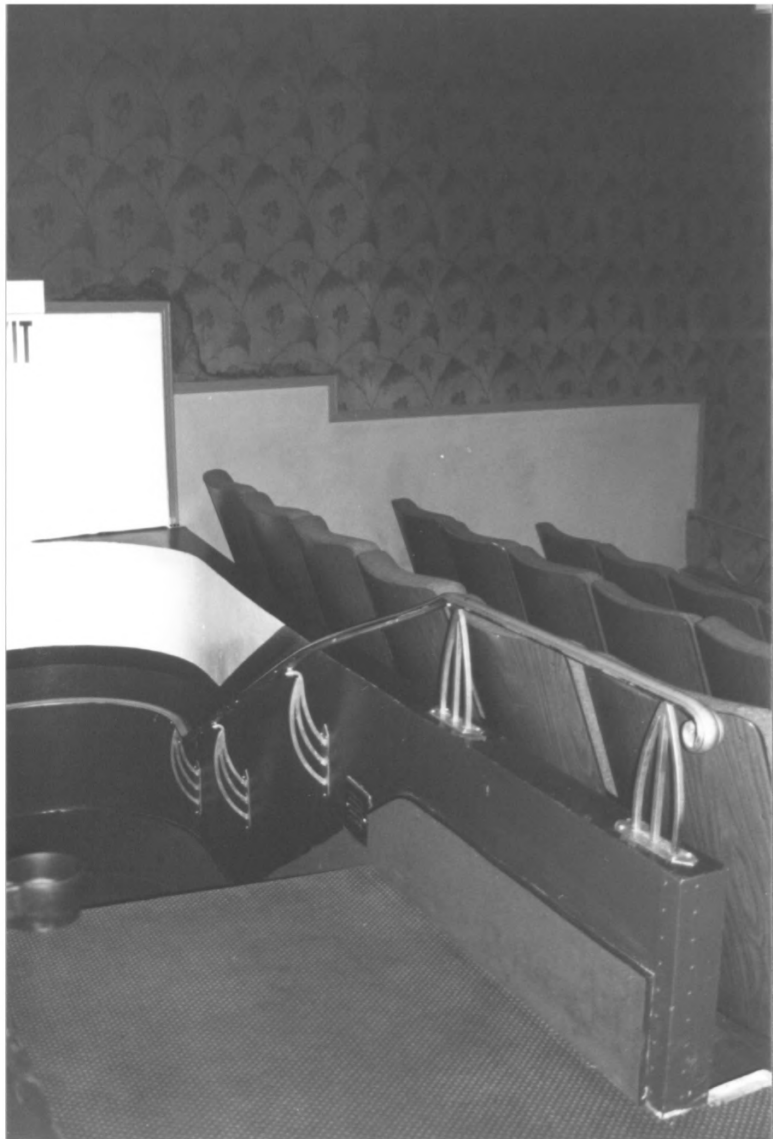

Rogue Theatre  
Grants Pass, Josephine Co, Oregon

Front + side elevations

A black and white photograph of a single-story building with a flat roof. The words "ROGUE THEATRE" are painted in large, bold, serif capital letters on the front wall. The building has a light-colored facade and a dark horizontal band near the roofline. A utility pole stands to the right of the building. In the foreground, there is a paved area with white parking lines and several dark bushes. A portion of a dark car is visible in the bottom right corner. The sky is clear and bright.

lobby + refreshment counter

Rogue Theatre  
Grants Pass, Josephine Co, Oregon

Main auditorium; stage

Rogue Theatre  
Grants Pass, Josephine Co, Oregon

Stairway to balcony with original Art Deco railing  
Art Deco restroom sign to Ladies lounge