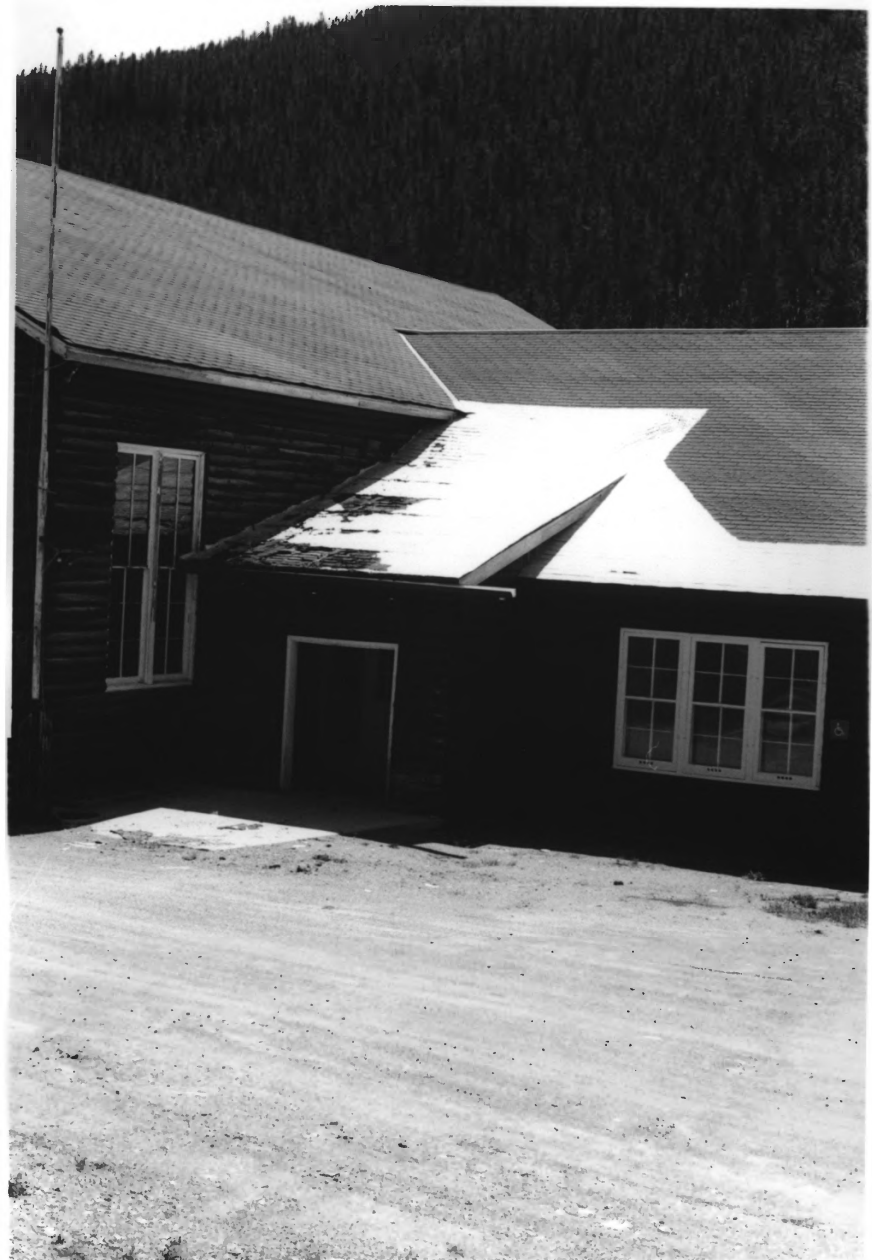

Neihart School

Cascade County, Montana

Photographer: Kate Hampton

Date: June 2002

Location of negatives: MT SHPO
Helena, MT

Direction of view: SW

Photo number: 1

NEIHART SCHOOL
DISTRICT NO. 35

MONARCH-NEIHART
SENIOR CENTER

Neihart School
Cascade County, Montana
Photographer: Kate Hampton
Date: June 2002
Location of negatives: MTSHPD
Helena, MT
Direction of view: W
Photo number: 2

Neihart School