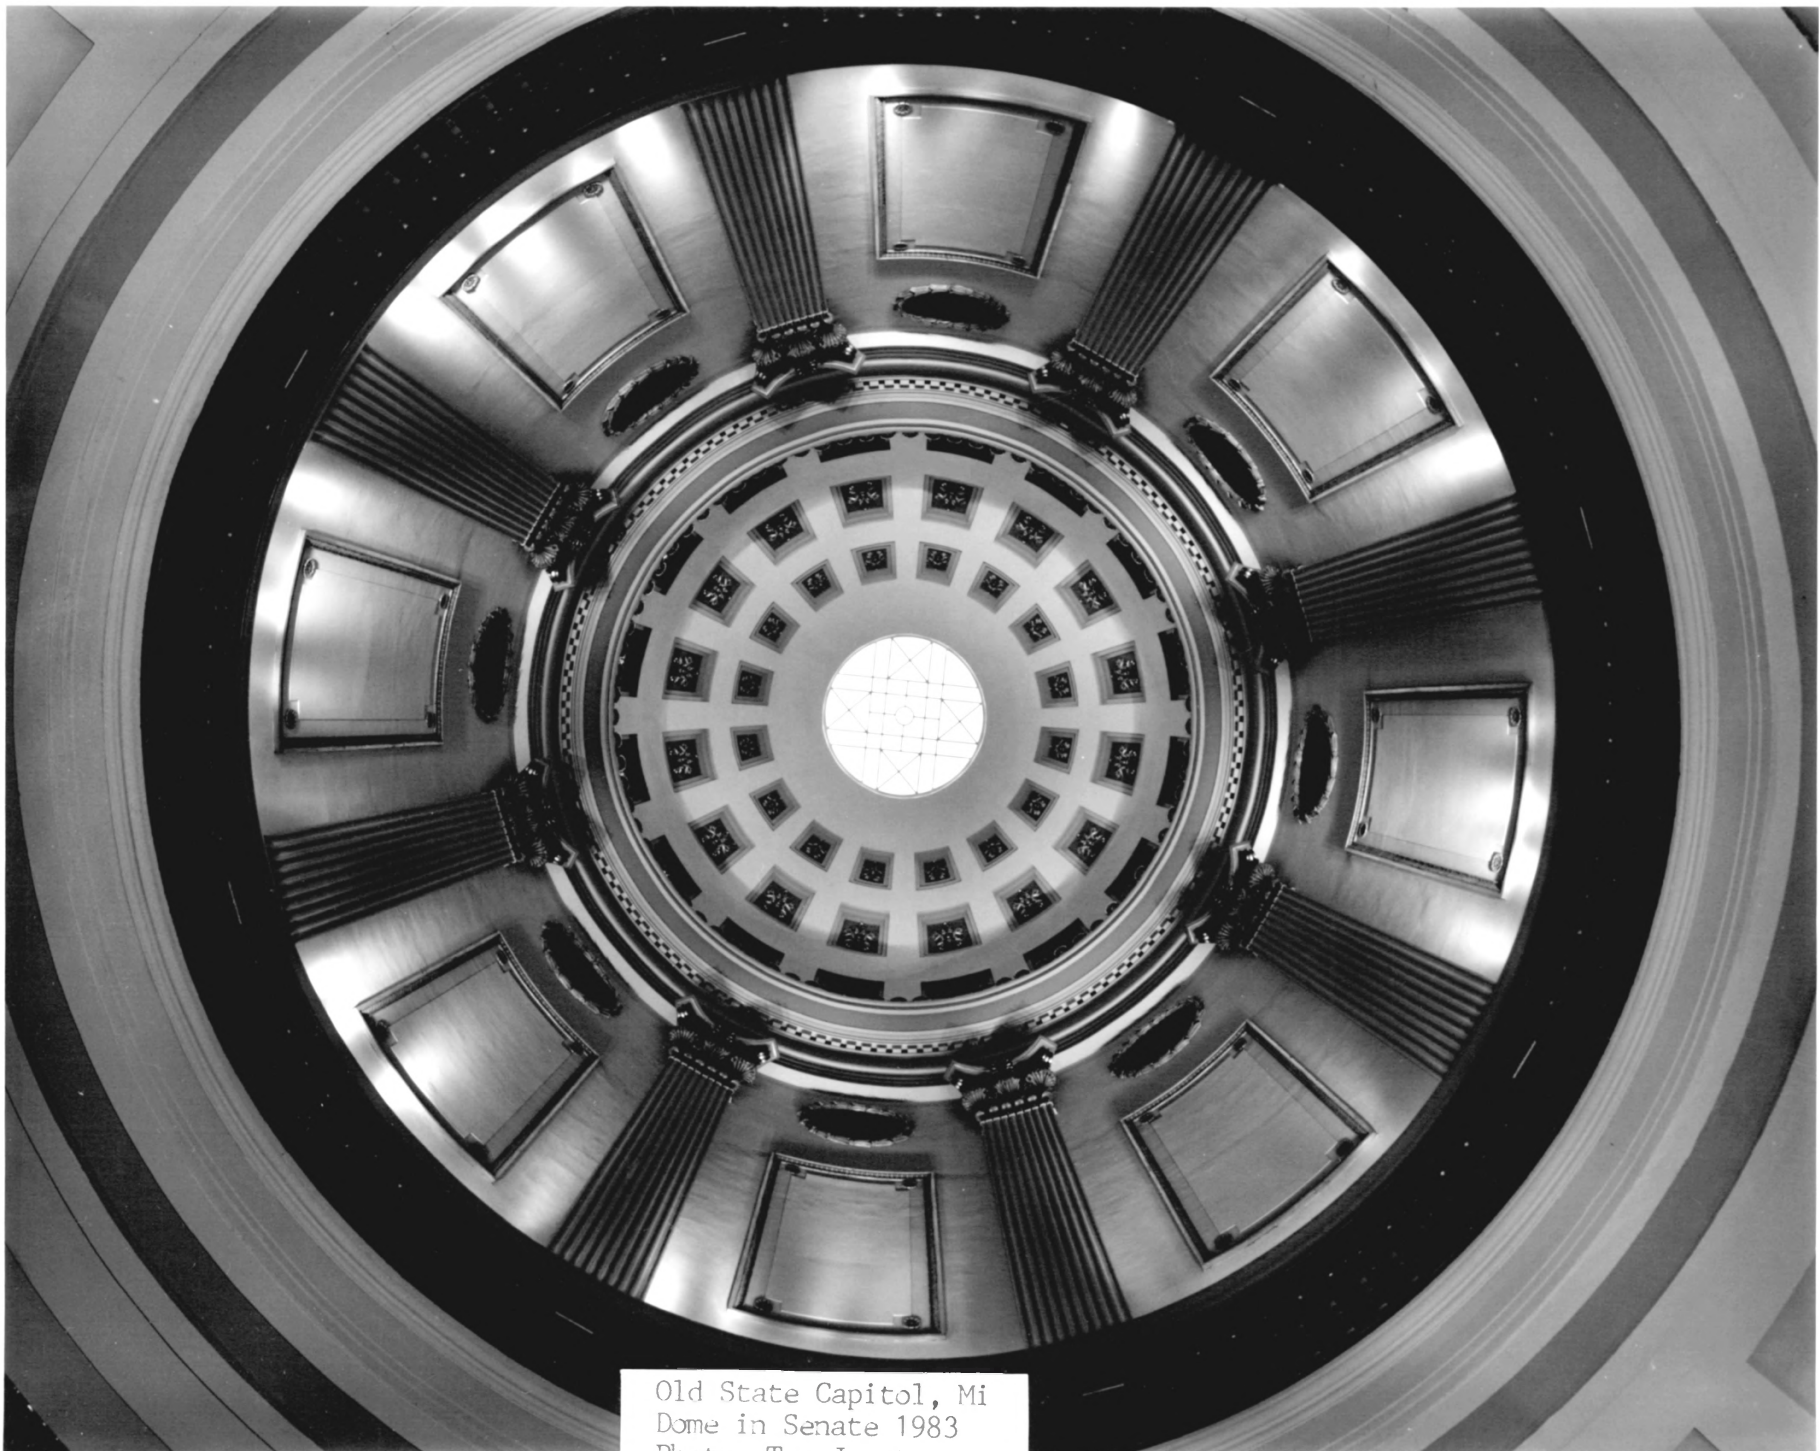

Old State Capitol, Jackson, Mi
West facade Ca. 1985
Photo: Credit: Mi. Archives and History

Old State Capitol, Jackson, Mi
View of NW 1865
Photo: Credit: Mi. Archives and History

Old State Capitol, Jackson, Mi
West facade (main fac.) Ca. 1982
Photo: Credit: Mi. Archives and History

Old State Capitol, Mi

Entrance stair. 1983

Photo: Tom Joynt

Old State Capitol, Mi
Dome in Senate 1983
Photo: Tom Joynt

Old State Capitol, Mi
Senate Chamber 1983
Photo: Tom Joynt

7.7. Laist
1915

Old State Capitol, Mi
High Court Chamber 1990
Photo: Tom Joynt