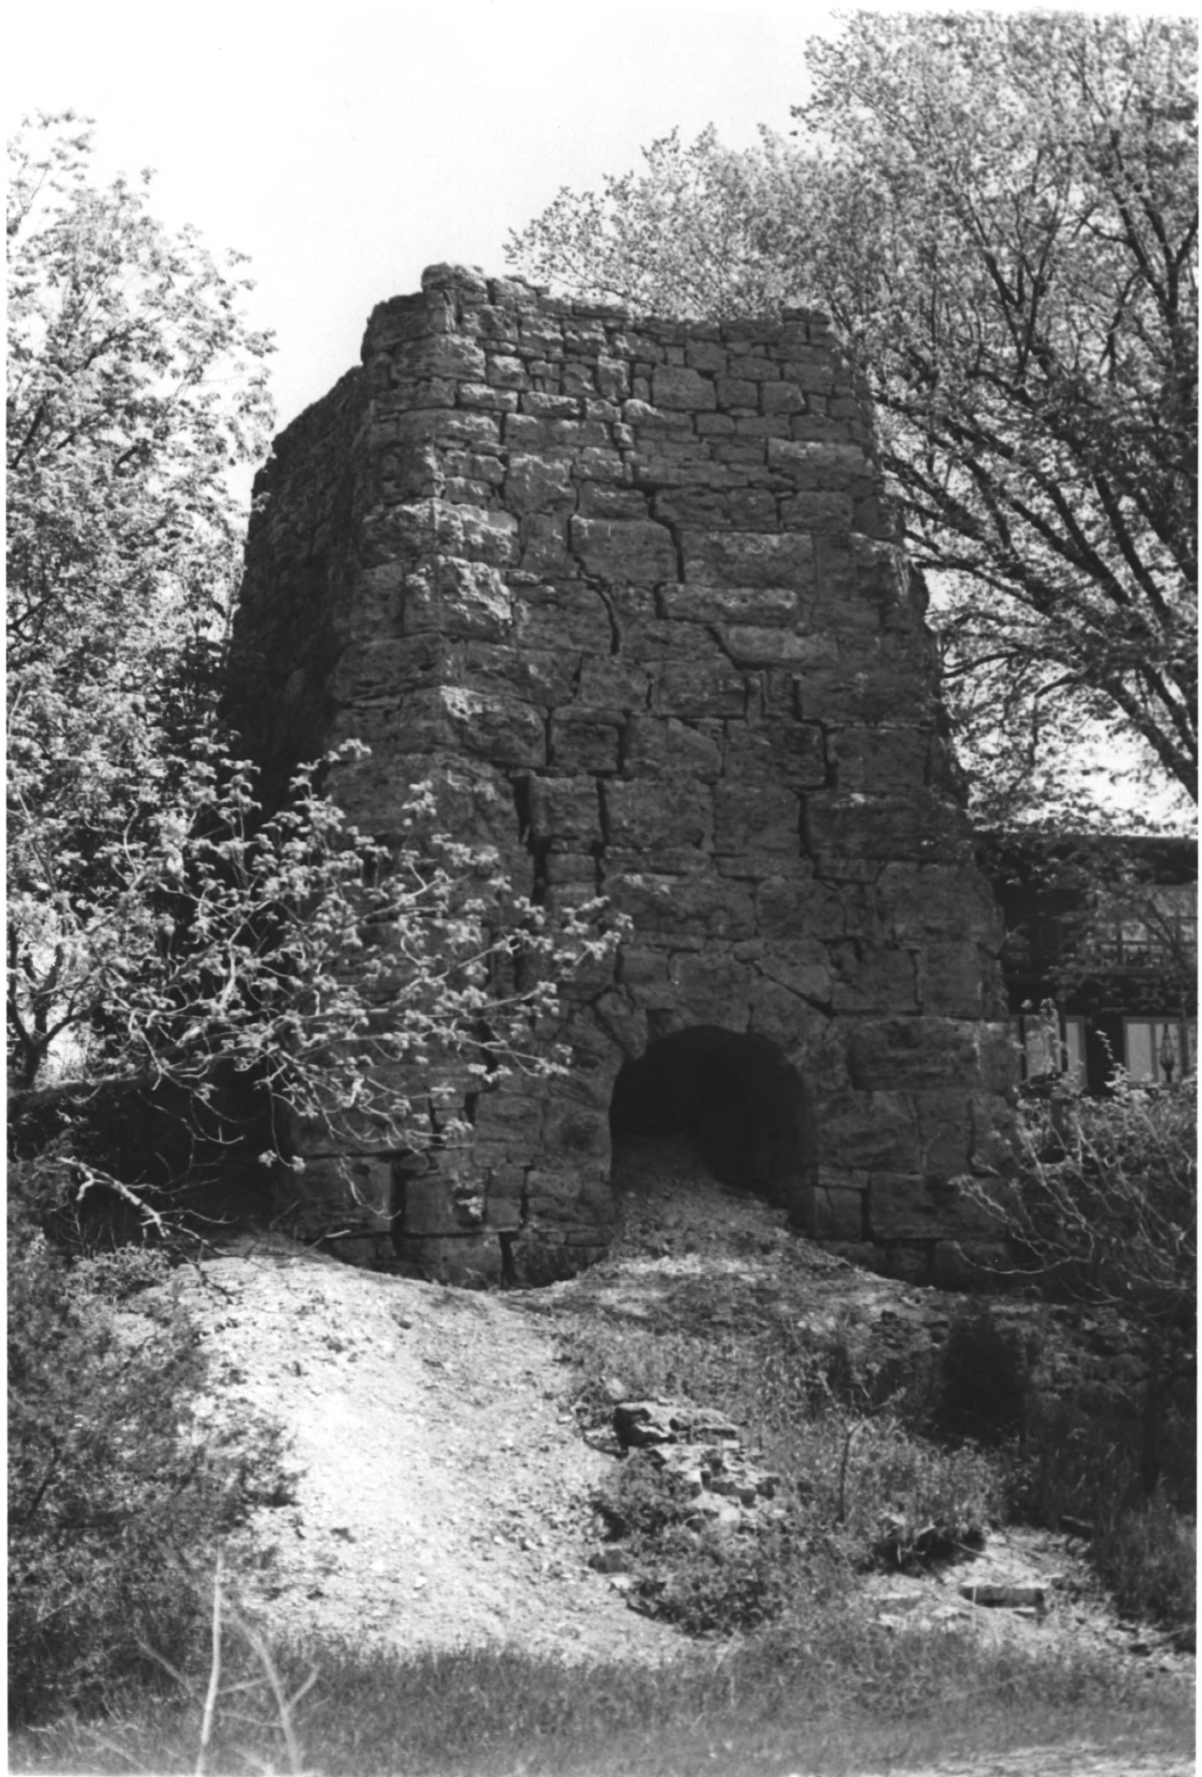

Grey Cloud Lime Kiln
Cottage Grove, Minnesota
Robert M. Frame III
May 1978
Minnesota Historical Society
690 Cedar Street
St. Paul, Minnesota 55101
Facing northwest
20/02427

DEC 18 1978

AUG 9 1978

FROM THE COLLECTIONS OF THE
MINNESOTA HISTORICAL SOCIETY
FROM THE COLLECTIONS OF THE
MINNESOTA HISTORICAL SOCIETY
SOLD WITHOUT WRITTEN PERMISSION
ONLY WITH WRITTEN PERMISSION
SOLD WITHOUT WRITTEN PERMISSION