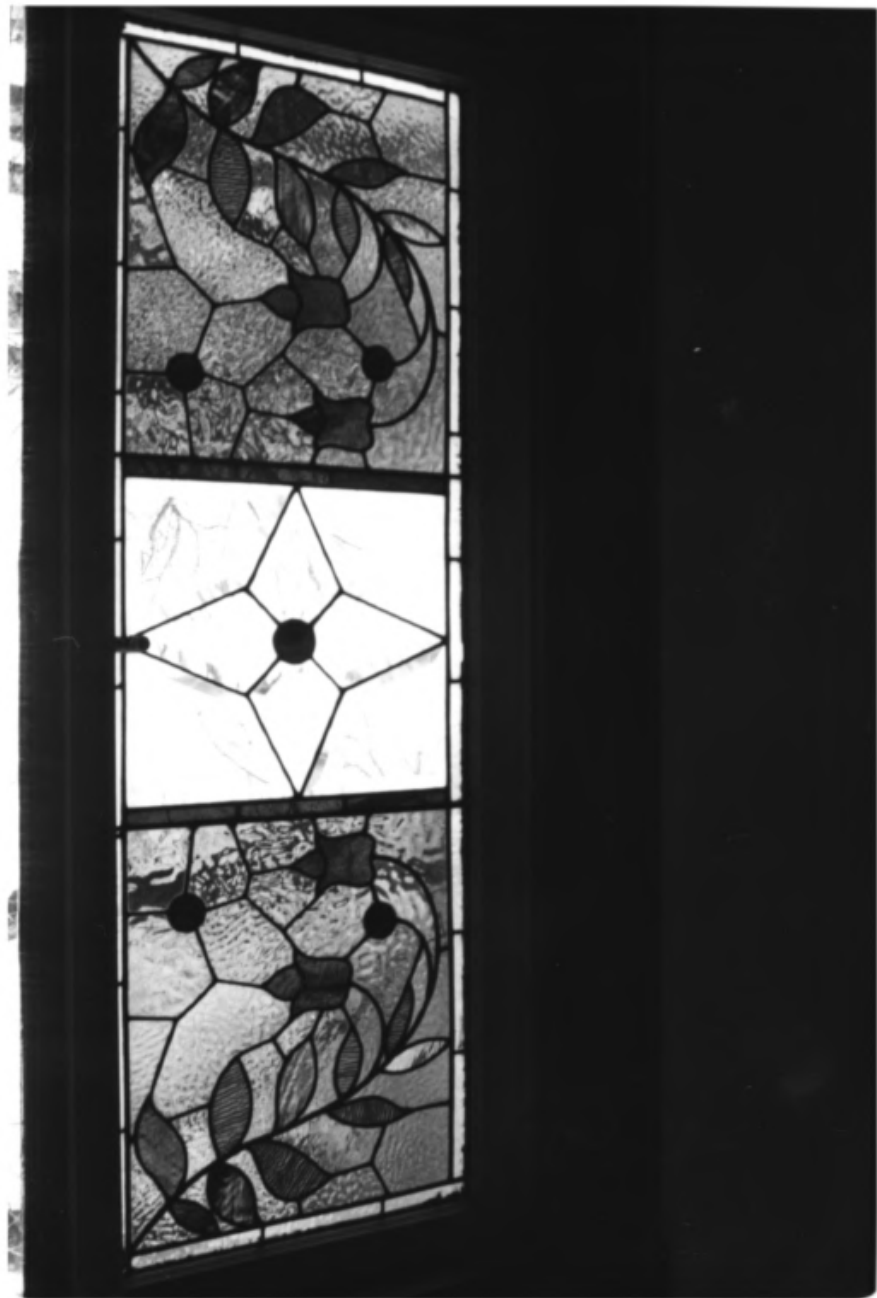

View from west, looking east

Neg: SHSW

GARWIN MACE HOUSE Photo 4/6

W166 N8941 Grand Avenue

Menomonee Falls, WI

Photo: J. Rausch, April 1986

Neg.: SHSW

View: Interior