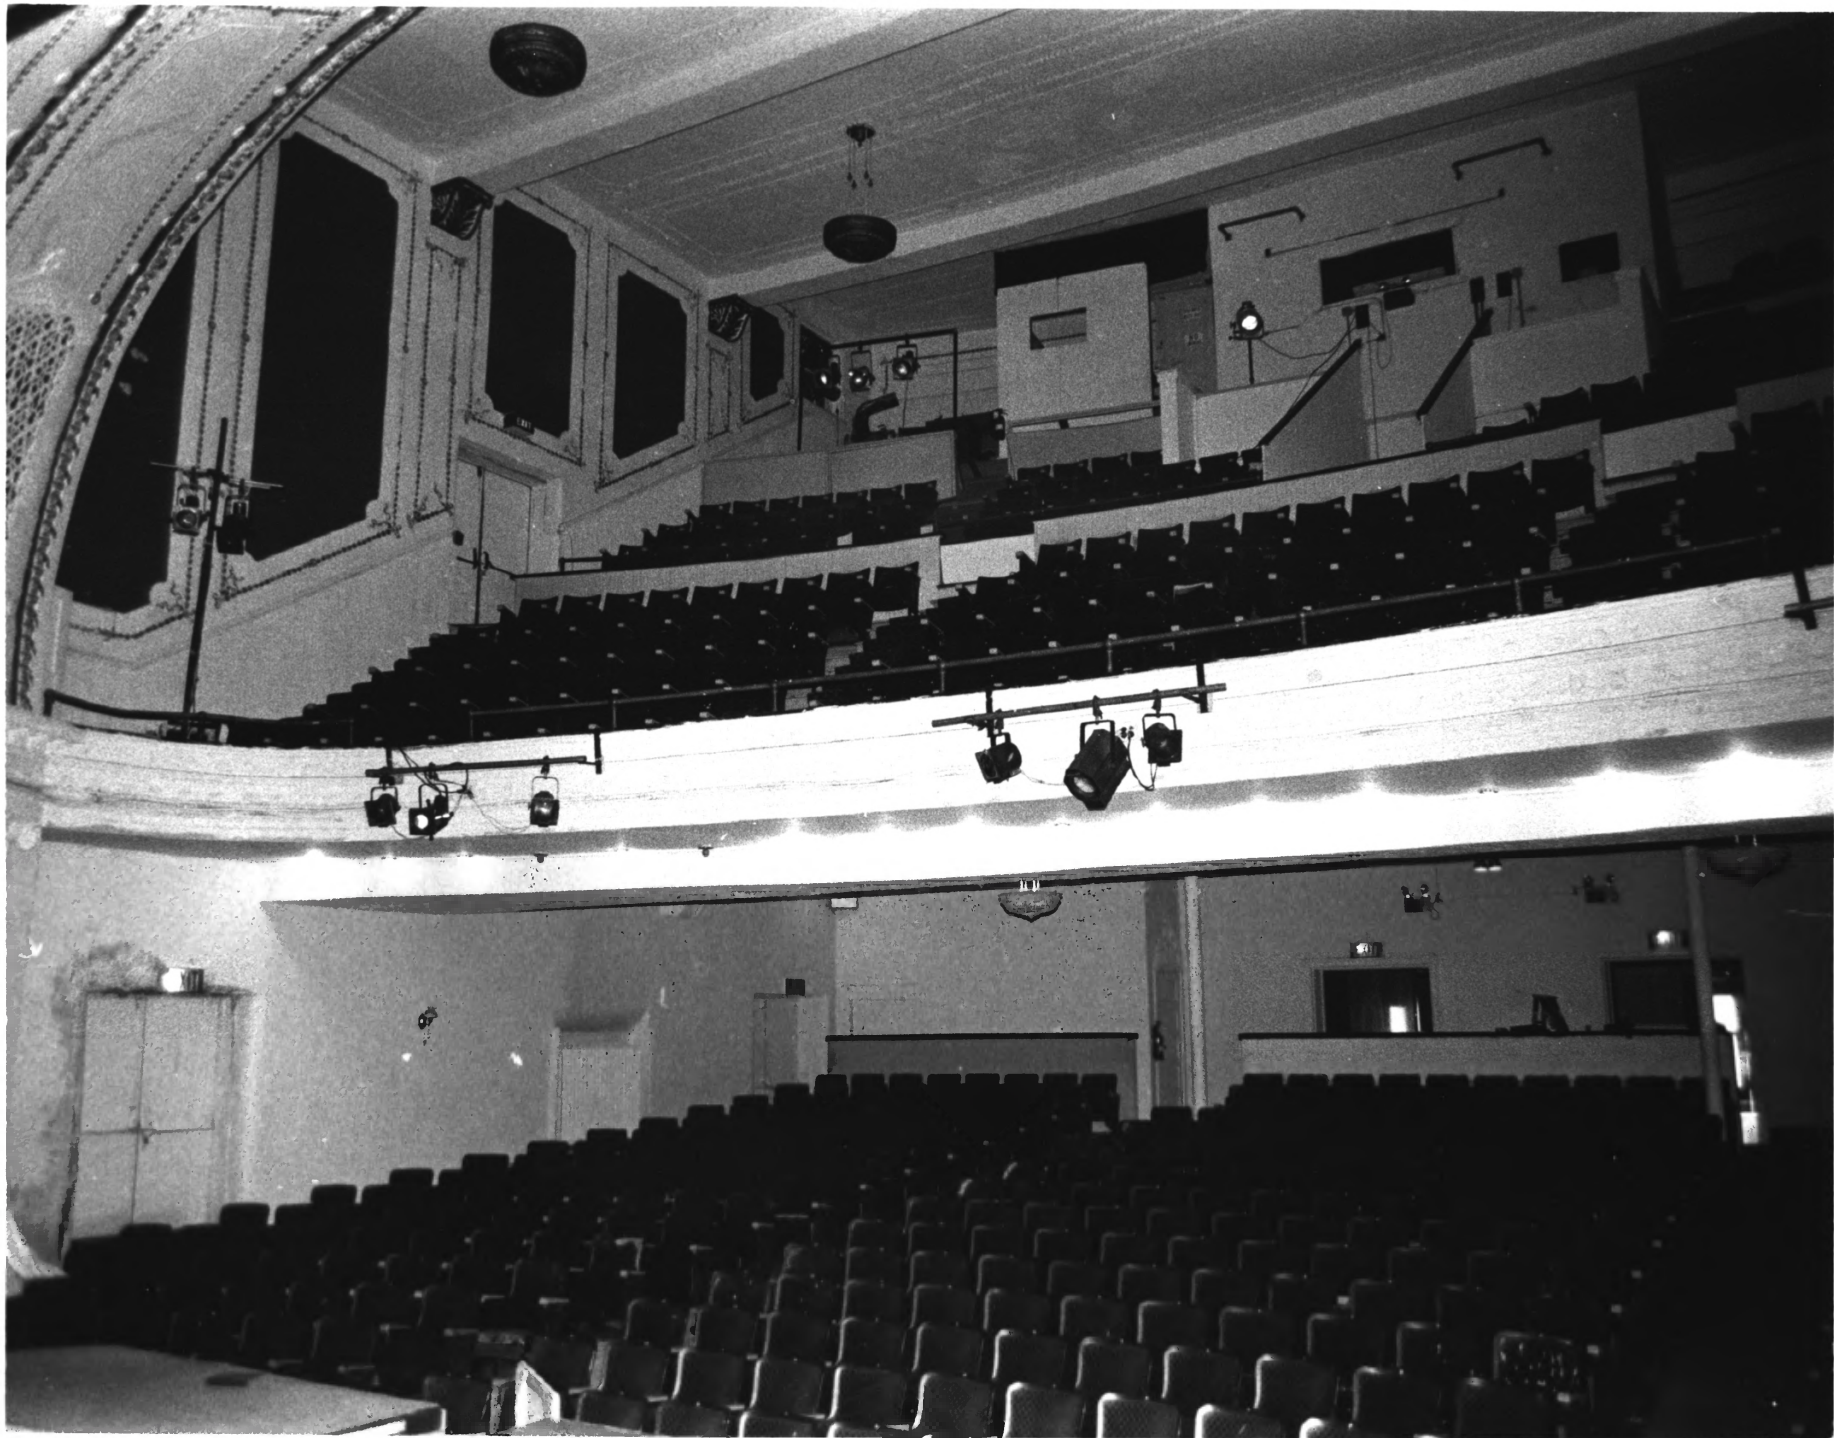

View: Lobby

Photo. #6

*camera facing North*

Sept. 1979

FEB 24 1982

Murray Theater

Richmond, Indiana

Photographer: Louis Joyner