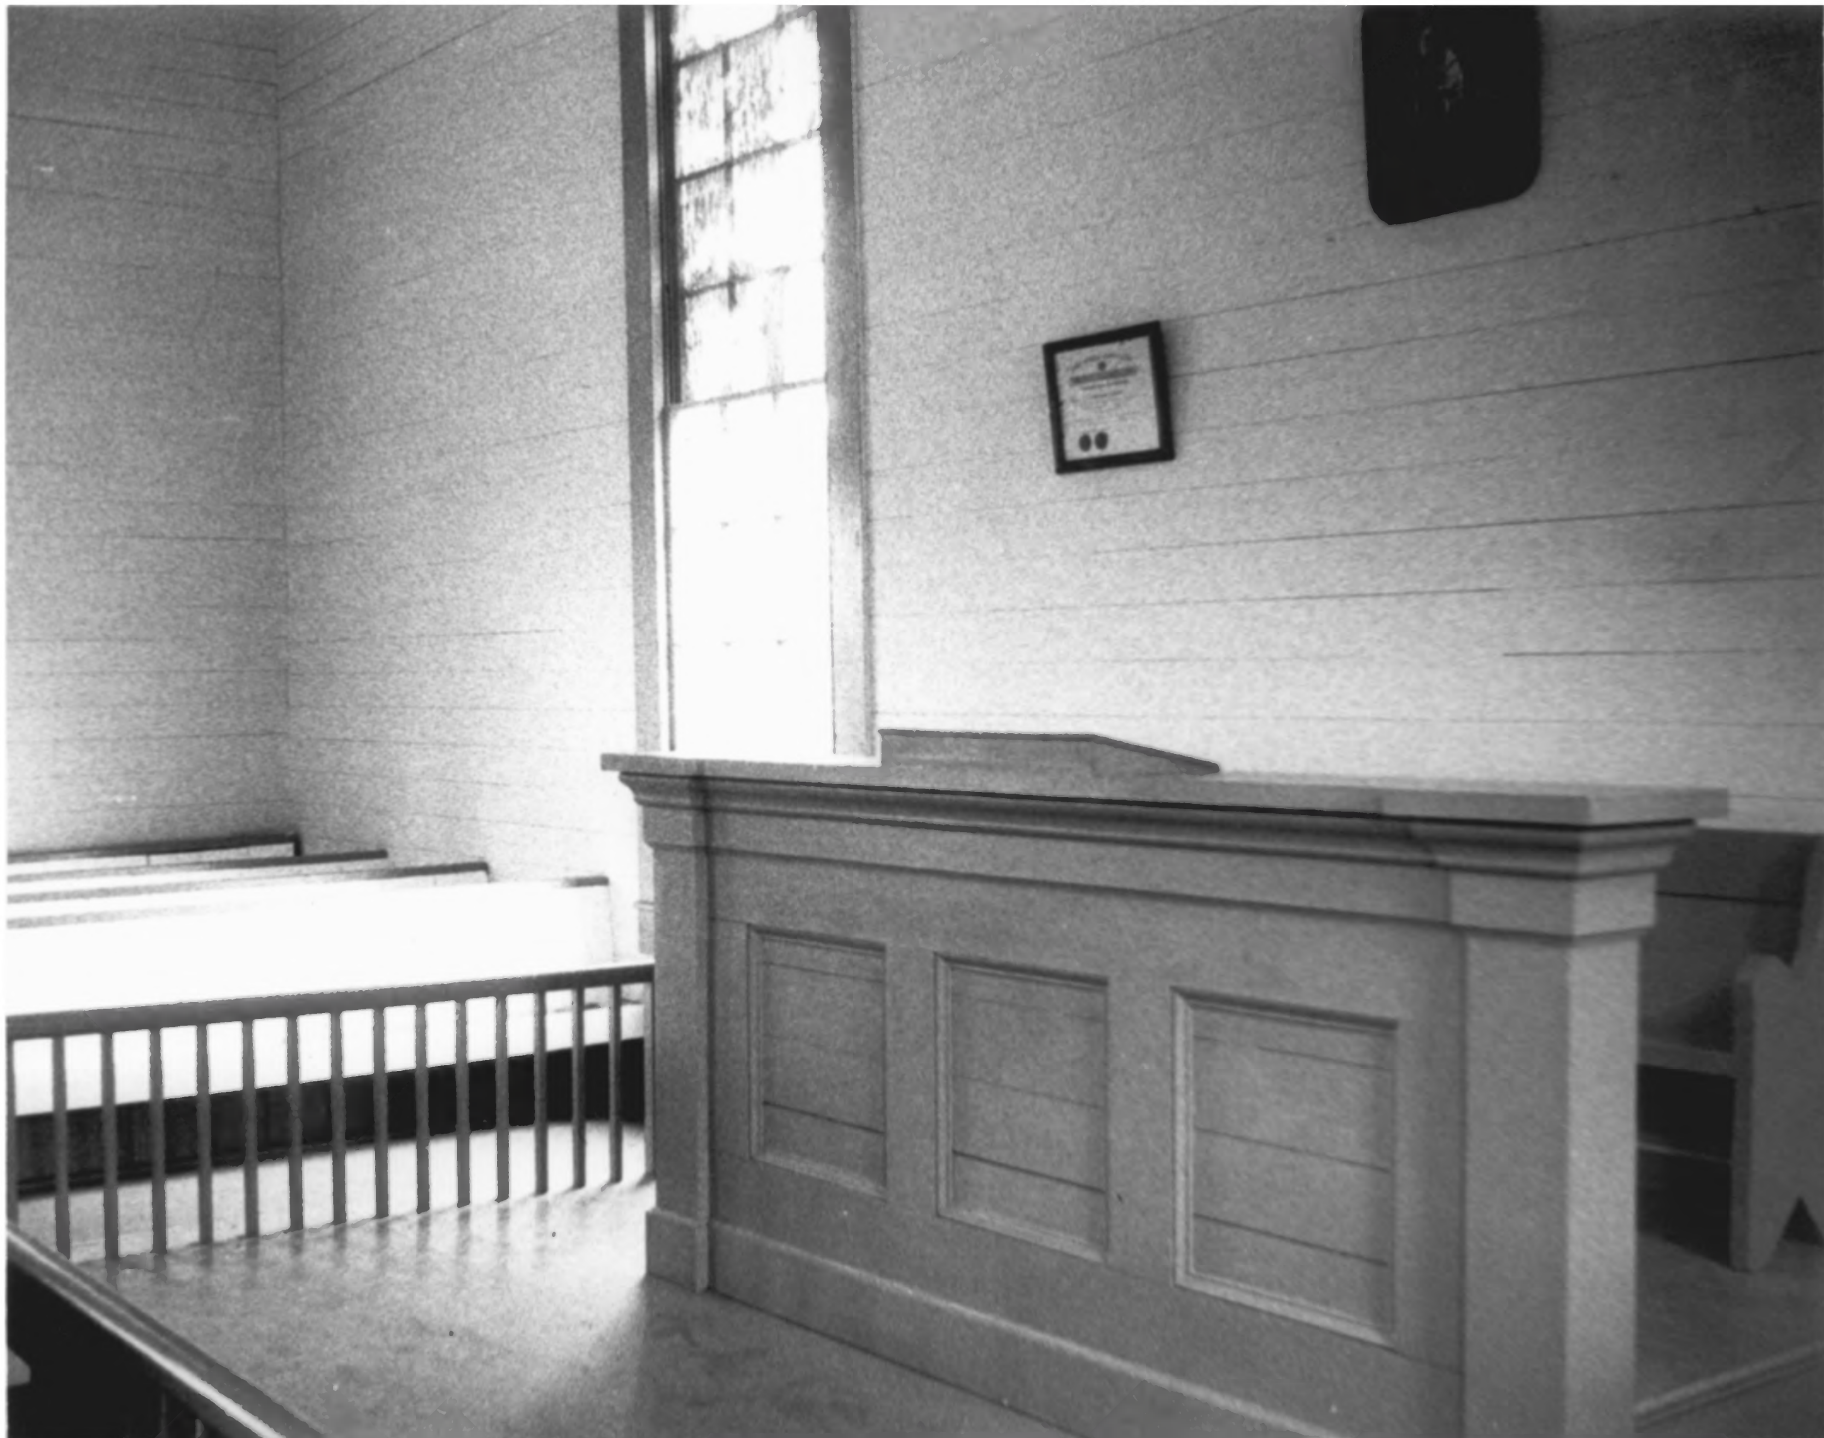

The Tylertown Times

View to the southeast

Photo 3 of 7

CHINA GROVE METHODIST CHURCH  
near Tylertown, Walthall County, Mississippi

Brian Knippers

February 1984

The Tylertown Times

Interior view of pulpit area