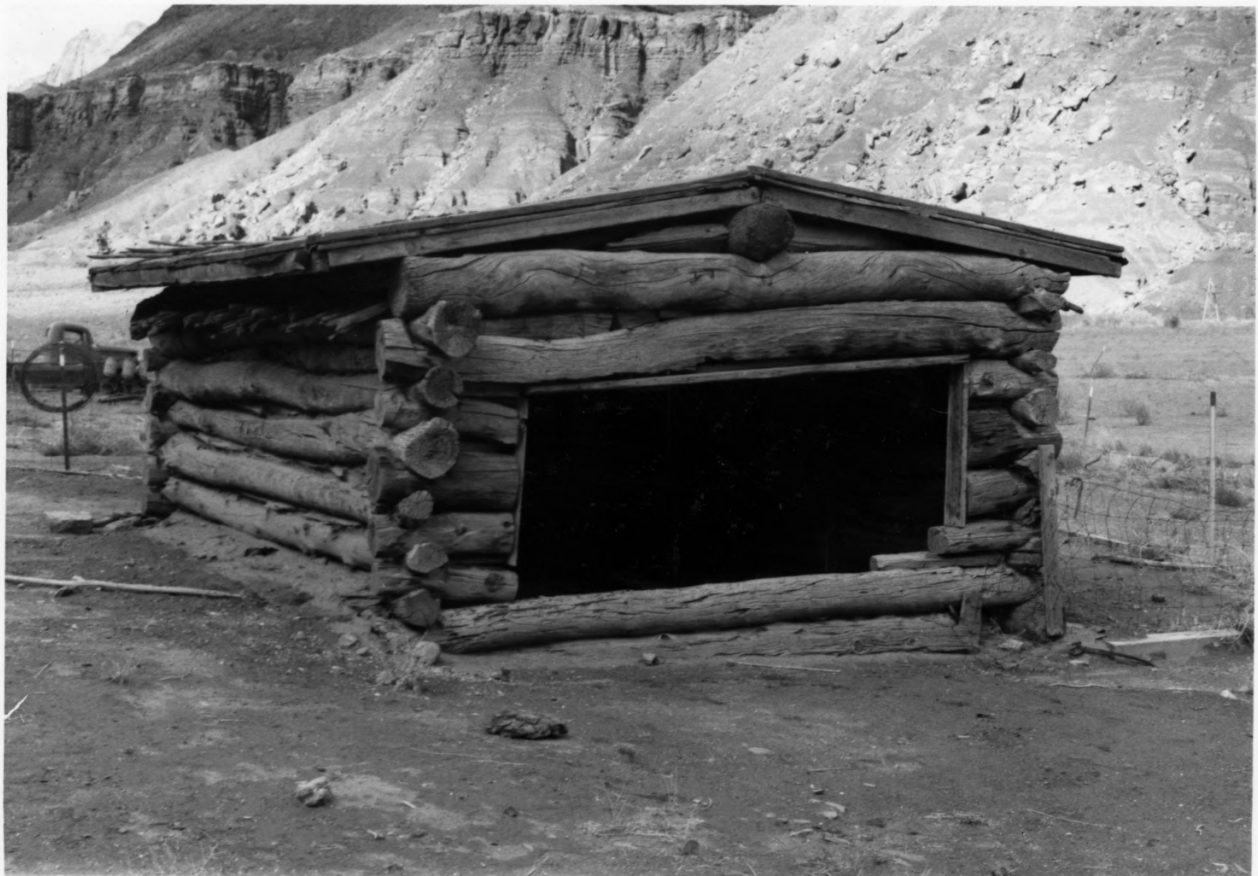

LOCATION: Glen Canyon NRA

PHOTOGRAPHER: Lance Olivieri

DATE: February 1976

NEGATIVE: National Park Service

Rocky Mountain Regional Office

DESCRIPTION: Looking north at the south
elevation

PHOTO NUMBER: 5 28

MAY 19 1978

COCONINO County

SUBJECT: Barn (Bldg. #11)
Lonely Dell Ranch
Historic District

LOCATION: Glen Canyon NRA

PHOTOGRAPHER: Lance Olivieri

DATE: February 1976

NEGATIVE: National Park Service

Rocky Mountain Regional Office
DESCRIPTION: Looking northwest at the
south and east elevations