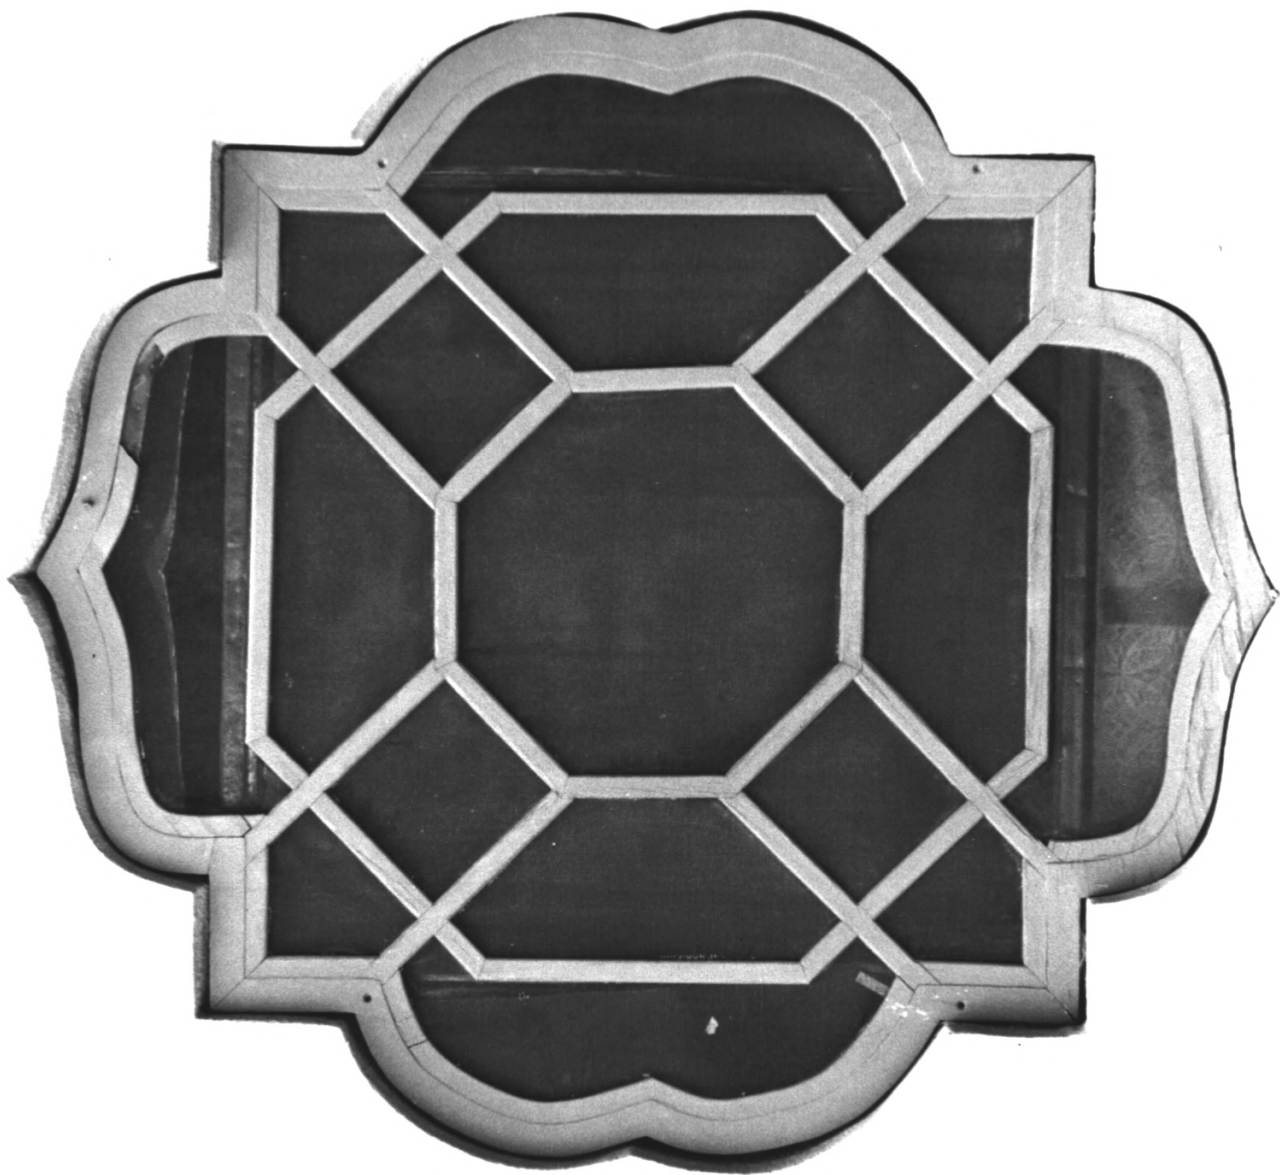

Date: 1976

Negative at Pacificulture-Asia Museum

Detail of symbolic carving on stairwell
structure

Photograph # 3 *044*

JUL 21 1977

Los Angeles County

JAN 31 1977

PROPERTY OF THE NATIONAL REGISTER