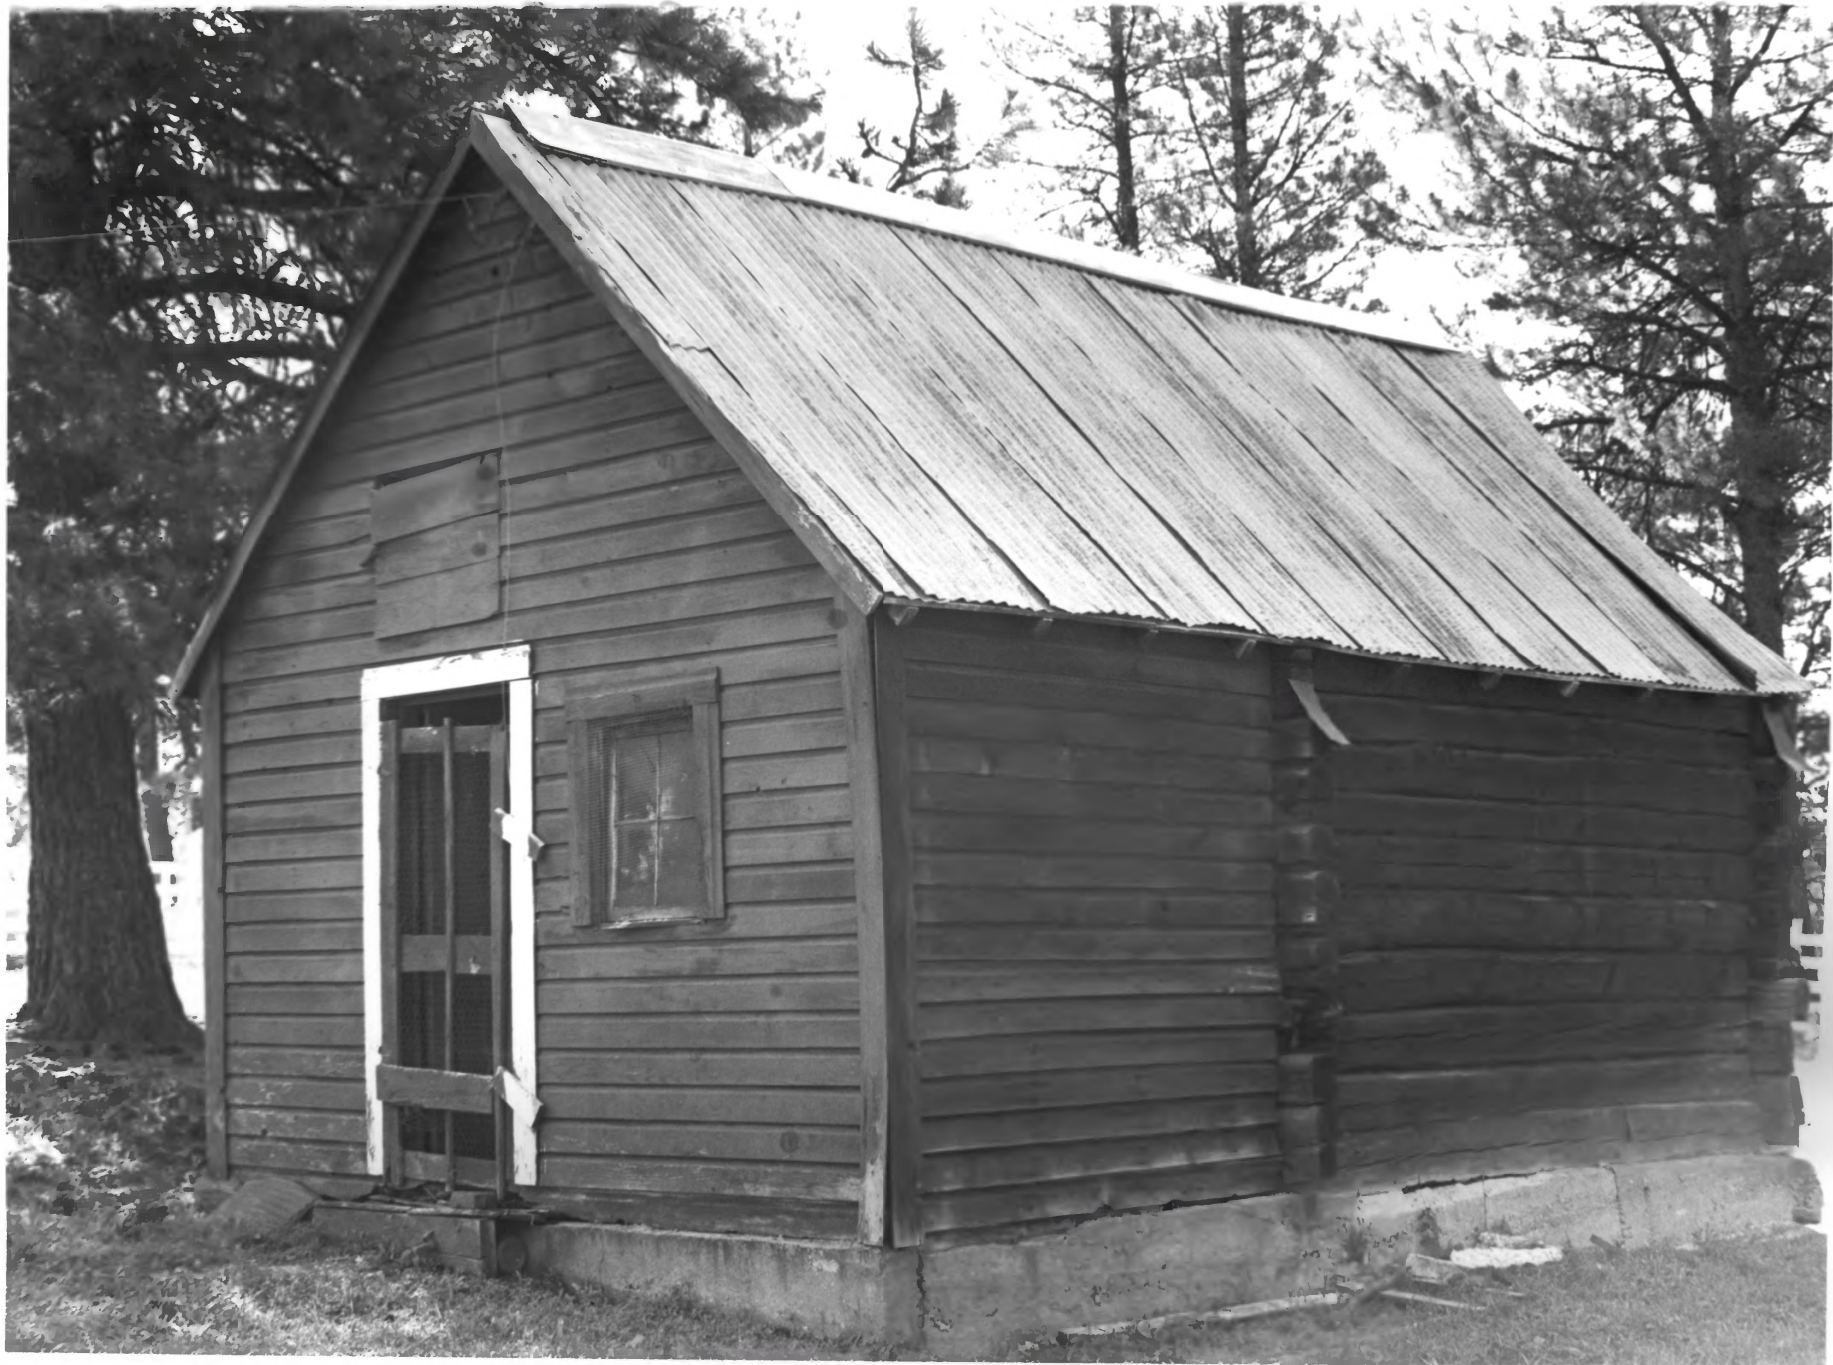

Nickolai Wargelin Homestead, site #9

Sauna

Long Valley, Valley County, Idaho

Photographer:

Alice Koskella

July, 1980

Negative on file in the Koskella Finnish Collection,  
available through the Idaho State Historical Society

View from northeast

Photograph one of two

Long Valley Finnish Structures (Thematic Group)

Nickolai Wargelin Homestead, site #9

Sauna

Long Valley, Valley County, Idaho

Photographer:

Alice Koskella