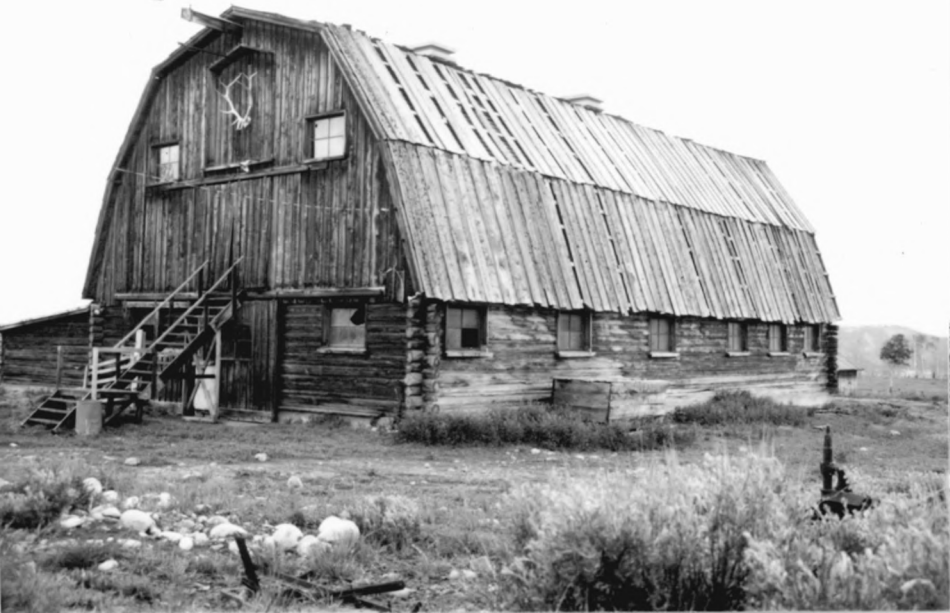

Overview

GRTE /

~~Hunter-Hereford Foreman's Residence and Outbuilding~~ H.D.

GRTE, Teton Co., WY

Photographer: HRA, 1995

View to S

Location of neg: NPS, Denver, CO

KSBLWE 2 # 32

Overview

GRTE/

~~Hunter-Herford Farm's Residence and Outbuilding~~ H.O.

GRTE, Tetan Co., Wyo.

Photographer: H.A., 1995

View to SW

Location of neg: NPS, Denver, CO

KS BWE 2 #31

Barn (Horse)

GRTE/1271

~~Hunter-Herford Foreman's Residence
and Outbuildings H.D.~~

GRTE, Teton Co., Wyo

Photographer: HRA, 1995

View to SW

Location of negs: NPS, Denver, CO
KSBWE 2 #12

Bain (Horse)