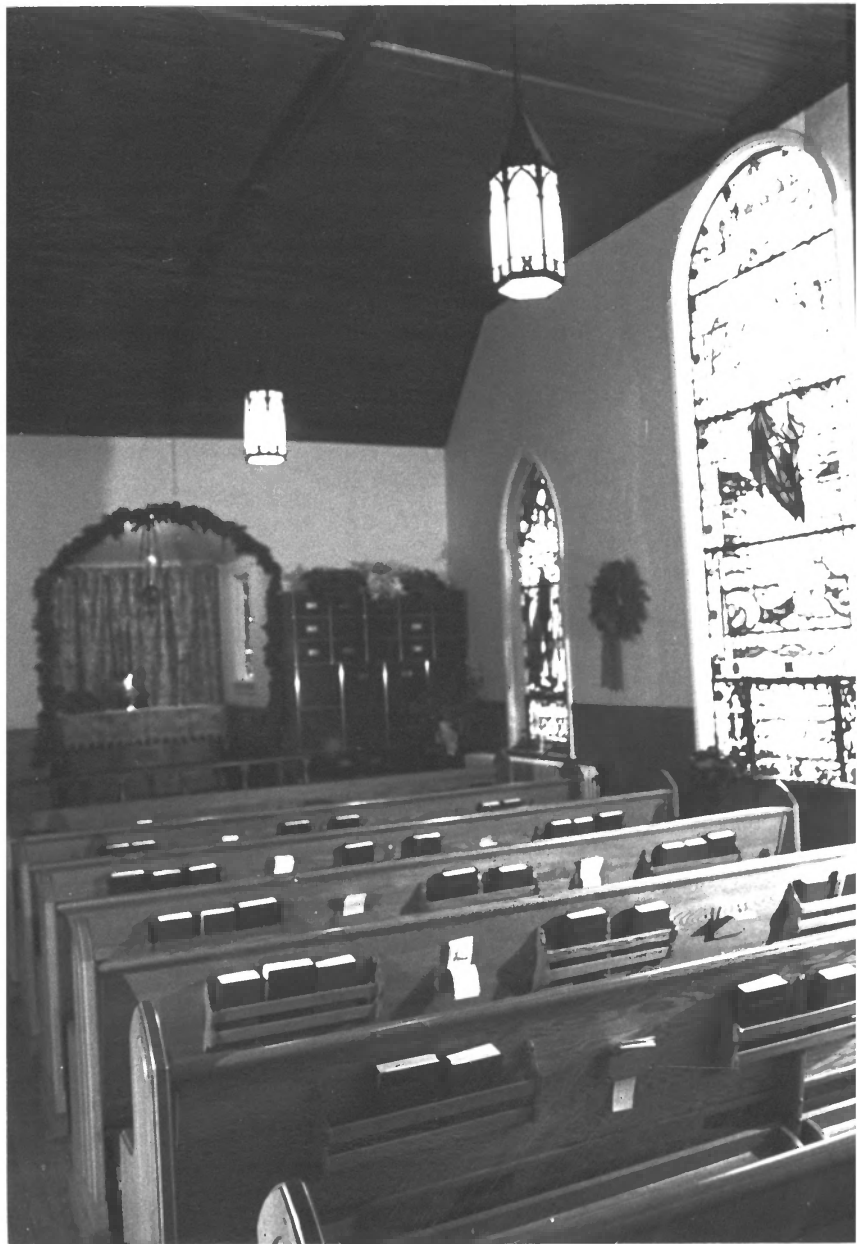

St Paul's By-the-Sea P. E. Church
Olean City, Worcester Co., Md.

Sanctuary - West wall

1/00, Paul Turner, Photographed

NEG AT MD SHPO

#6/7

WV-326

St. Paul's By-the-Sea
P. E. Church
Olean City, Worcester
Co., MD.