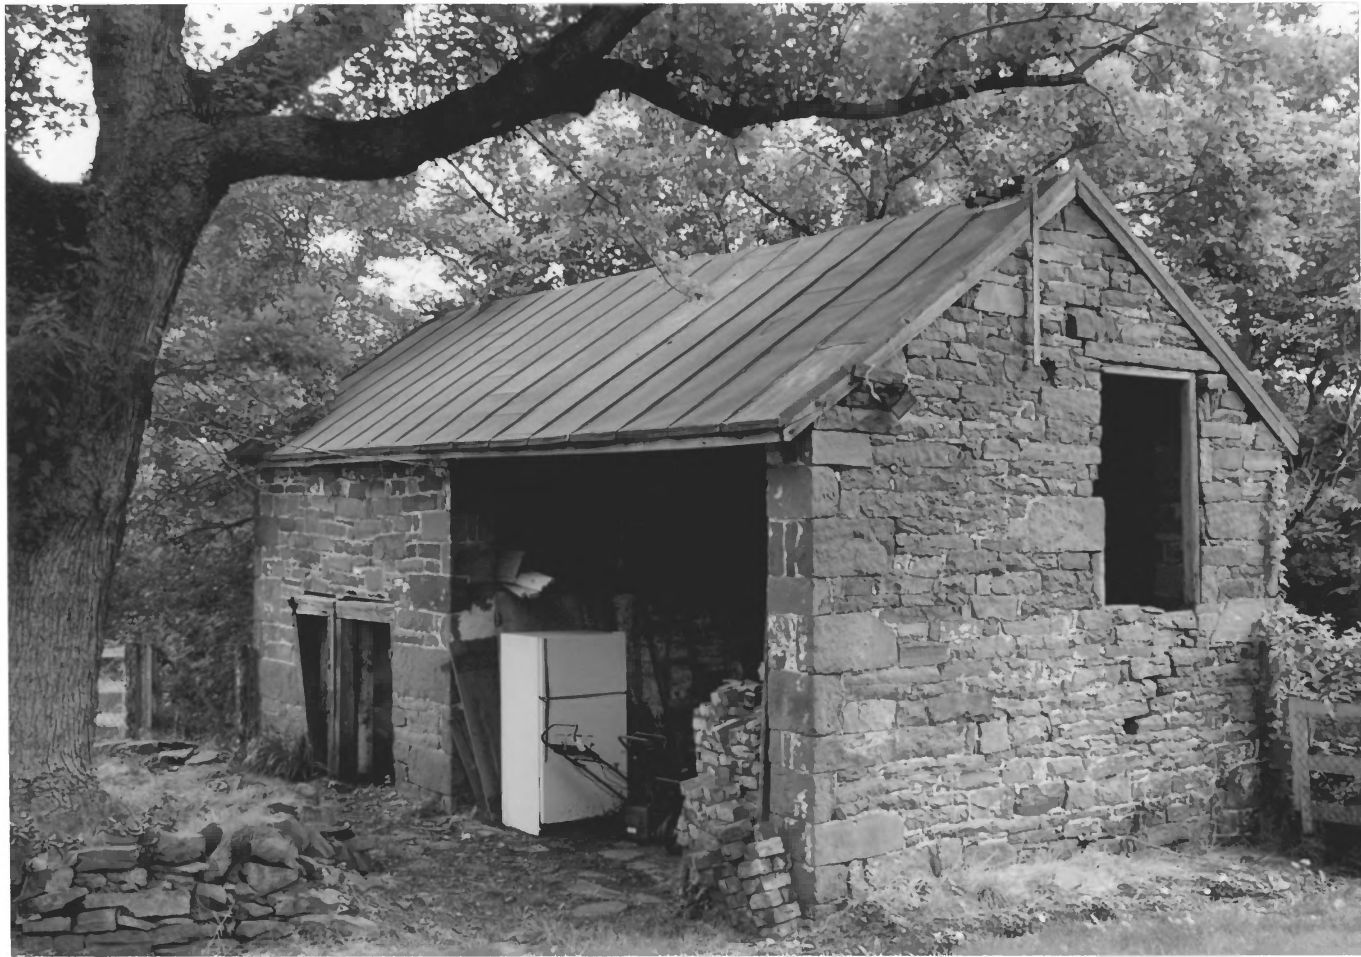

Carroll Co, MD

Photo: Ken Short

Date: July 2000

Neg loc: MD SHPO

Stair landing bet. 2nd & attic

17/25

CARR-1644

William & Catherine Biggs Farm