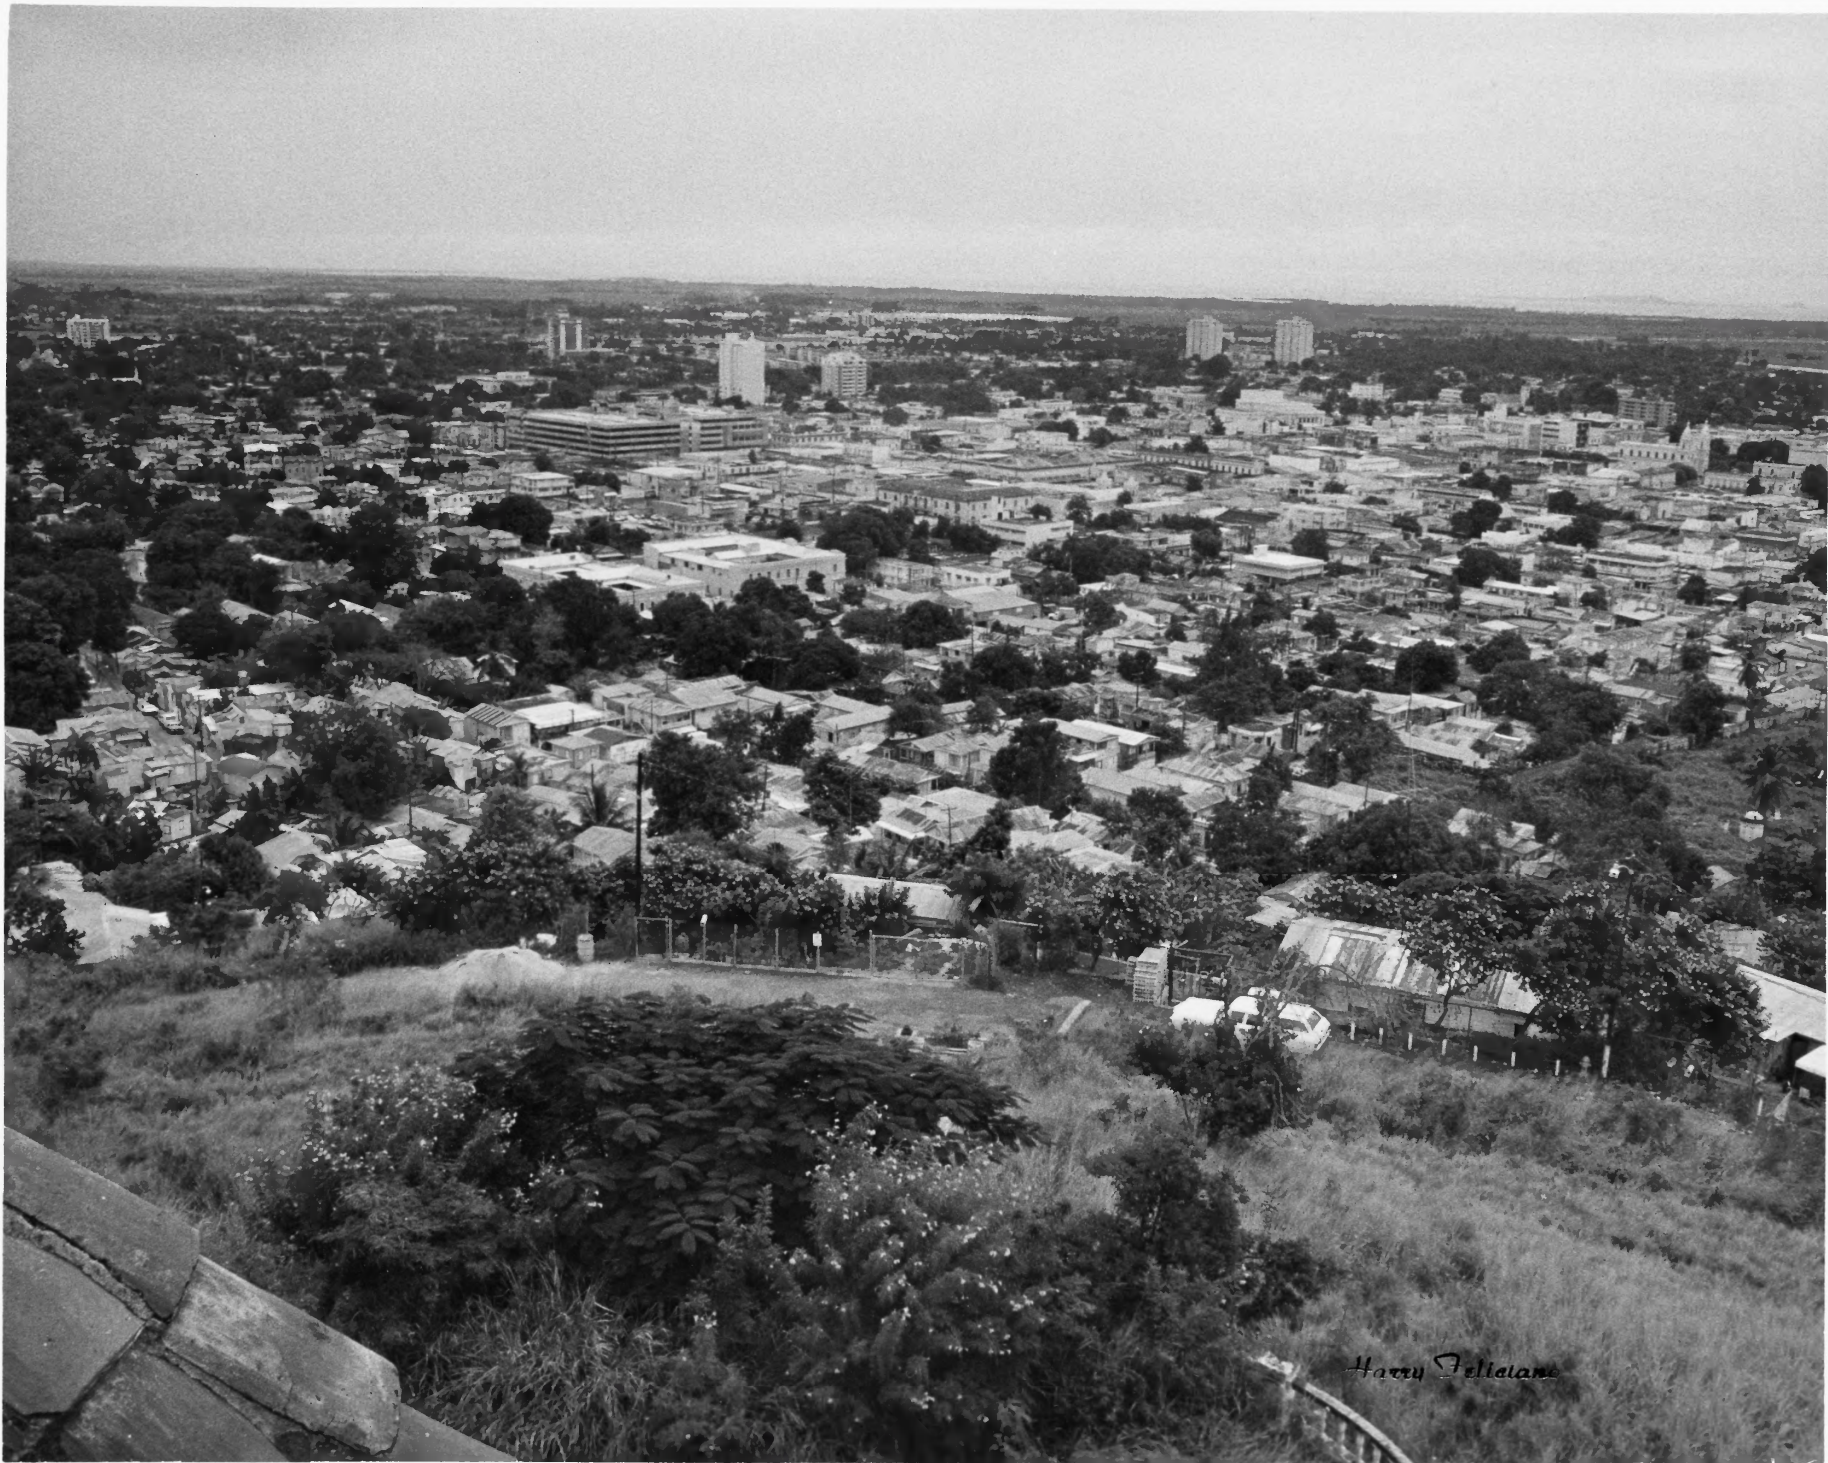

Harry Feliciano