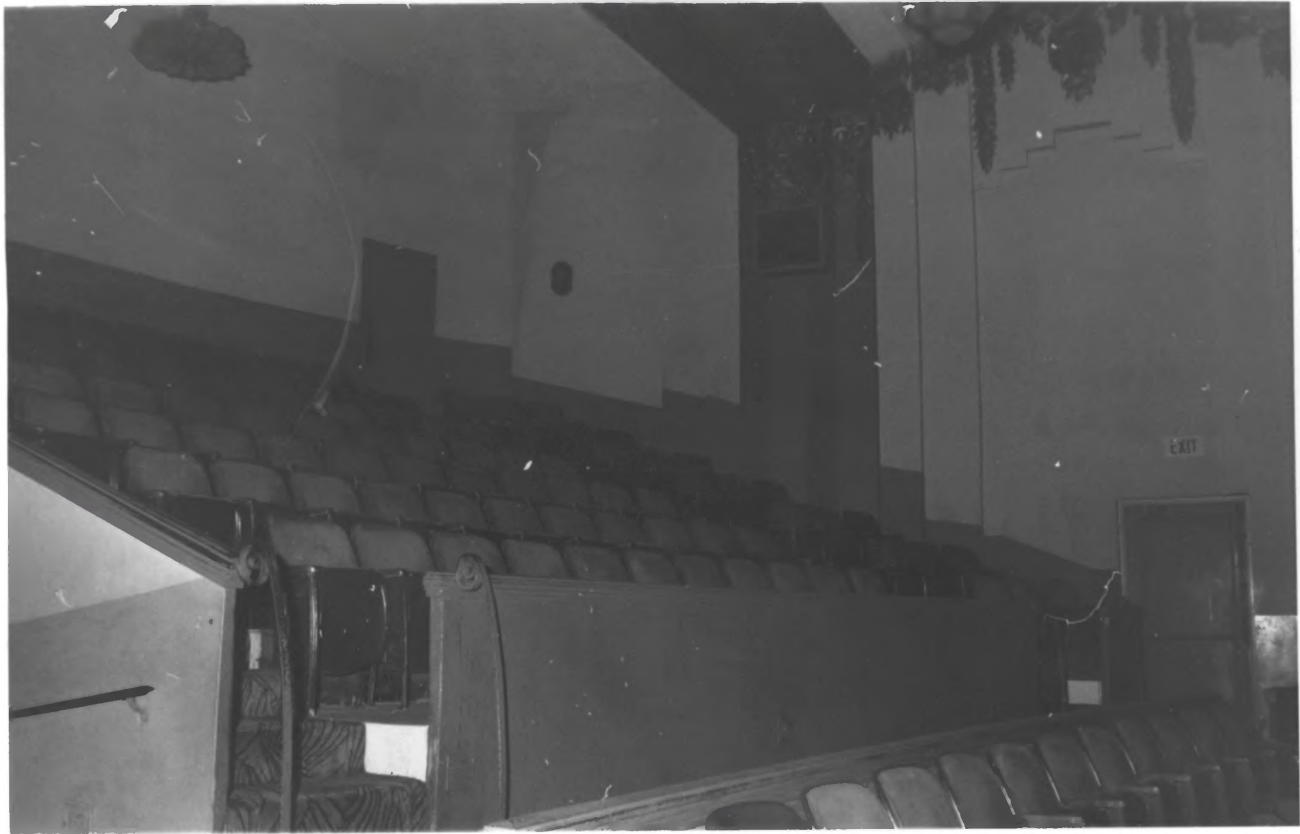

Martha Hagedorn - Krass

December, 1988

Kansas State Historical Society

Auditorium - Westview

36 of 44

FOX Theater

Hutchinson, Kansas

Martha Magedorn - Krass