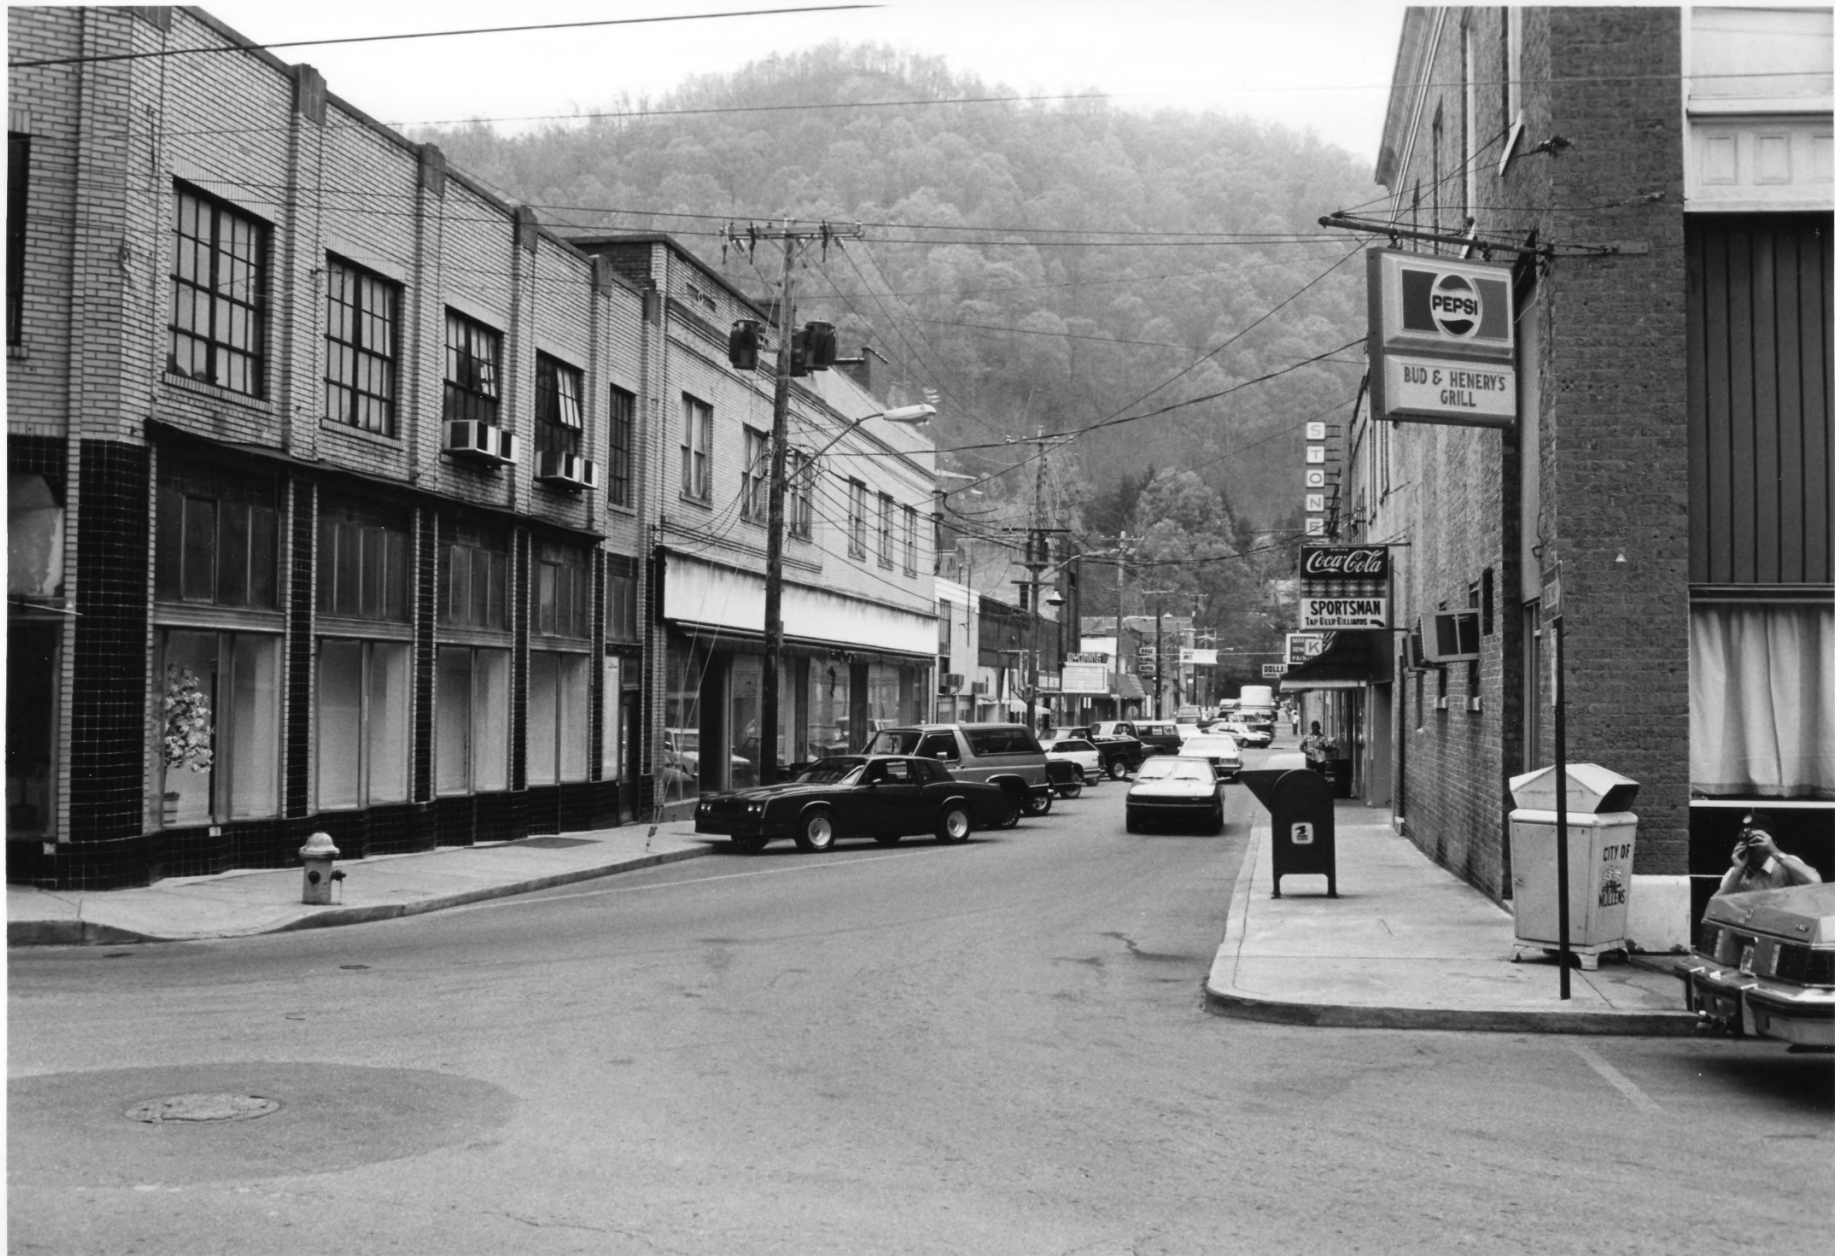

~~1925~~ RA 1

Downtown Mullens.  
Photograph taken from a  
1925 photograph.  
Mullens Historic District.  
Wyoming County, West Virginia  
Photograph No. 1

Downtown Mullens.  
Mullens Historic District  
Wyoming County, West Virginia  
Photograph No. 2

PEPSI  
BUD & HENERY'S  
GRILL

S  
T  
O  
N  
P

Coca-Cola  
SPORTSMAN  
TAP & BOTTLING

CITY OF  
WHEELERS

Howard Street  
Mullens Historic District  
Wyoming County, West Virginia  
Photograph No. 3

Howard Street  
Mullens Historic District  
Photograph taken from a 1923  
photograph. Mullens Historic  
District, Wyoming County, West Virginia  
Photograph No. 4