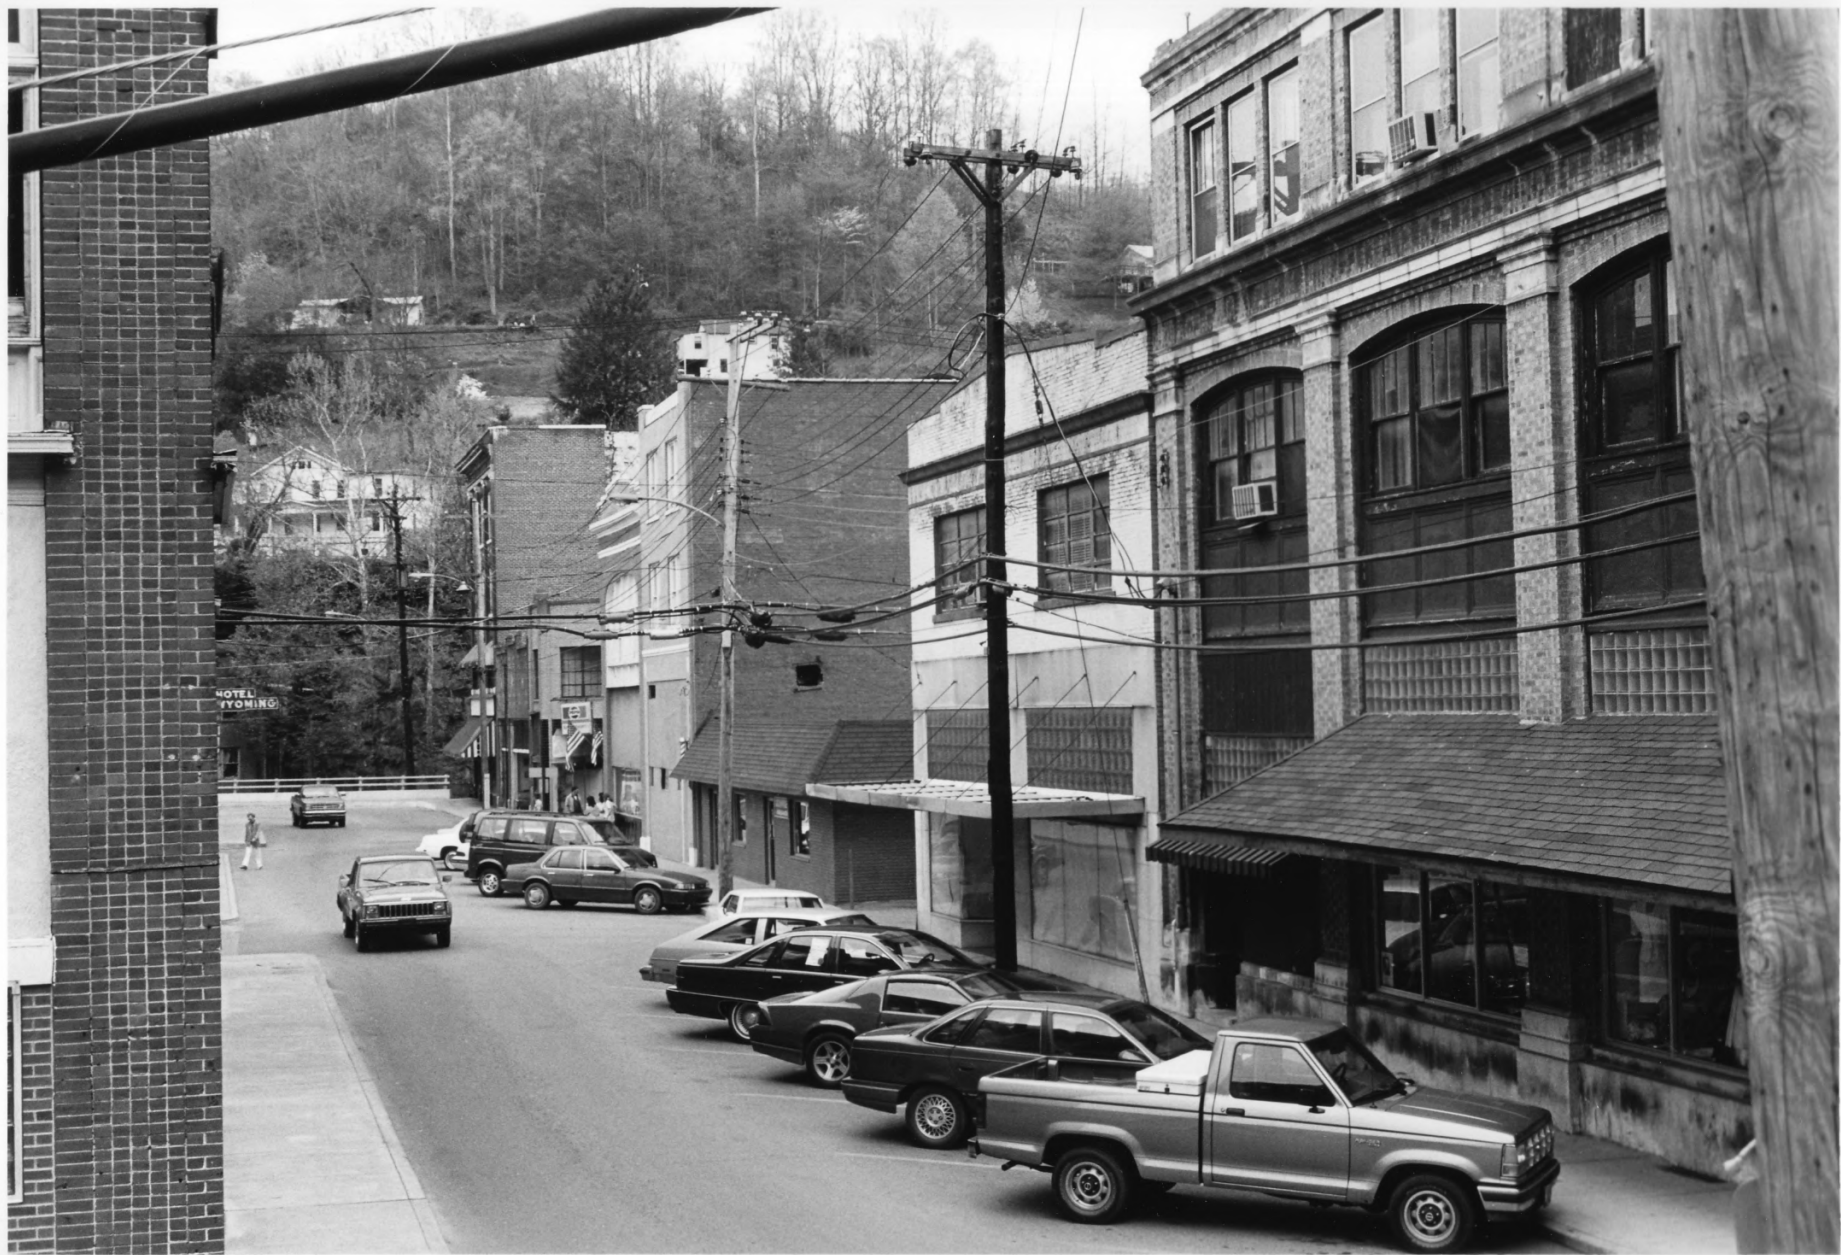

PEPSI  
BUD & HENERY'S  
GRILL

S  
T  
O  
N  
P

Coca-Cola  
SPORTSMAN  
TAP & BOTTLING

CITY OF  
WHEELERS

Howard Street  
Mullens Historic District  
Wyoming County, West Virginia  
Photograph No. 3

Howard Street  
Mullens Historic District  
Photograph taken from a 1923  
photograph. Mullens Historic  
District, Wyoming County, West Virginia  
Photograph No. 4