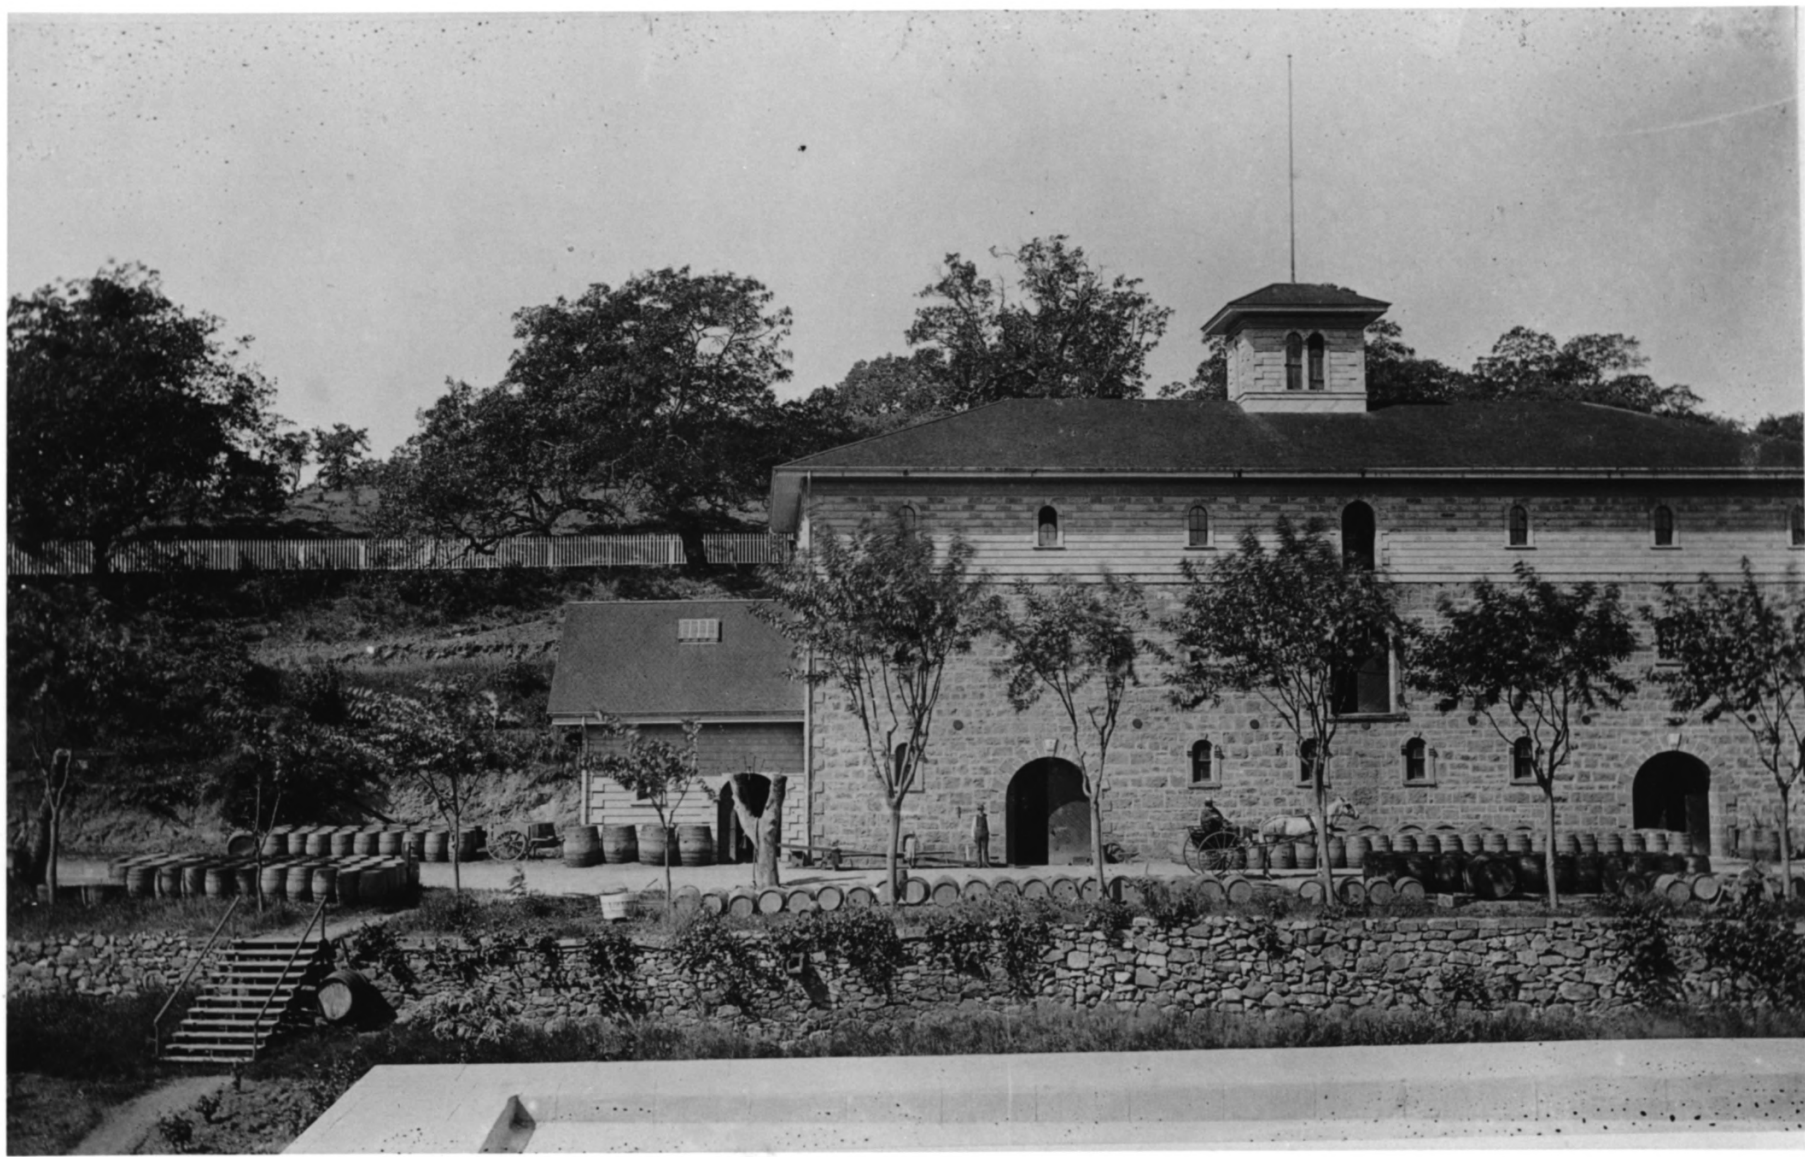

REGISTERED DISTILLERY OF BERING & BROS.

OLD WINERY

~~BERINGER~~ WINERY HISTORIC DISTRICT
NAPA COUNTY, CALIFORNIA

PHOTOGRAPHER UNKNOWN -

RHINE HOUSE COLLECTION

CIRCA 1895

EAST ELEVATION - CENTER

PHOTO #1

OLD WINERY
BERINGER WINERY - HISTORIC DISTRICT
NAPA COUNTY, CALIFORNIA

PHOTOGRAPHER UNKNOWN - RHINE HOUSE
COLLECTION

DATE UNKNOWN

INTERIOR, LOOKING WEST

PHOTO #3

WINERY CAVES

BERINGER WINERY HISTORIC DISTRICT

NAPA COUNTY, CALIFORNIA

PHOTOGRAPHER ~~#1~~ - RHINE HOUSE
UNKNOWN COLLECTION

DATE UNKNOWN

INTERIOR OF OLD WINERY, LOOKING
WEST INTO CAVES

PHOTO # 2

OLD WINERY

BERINGER WINERY HISTORIC DISTRICT
NAPA COUNTY, CALIFORNIA