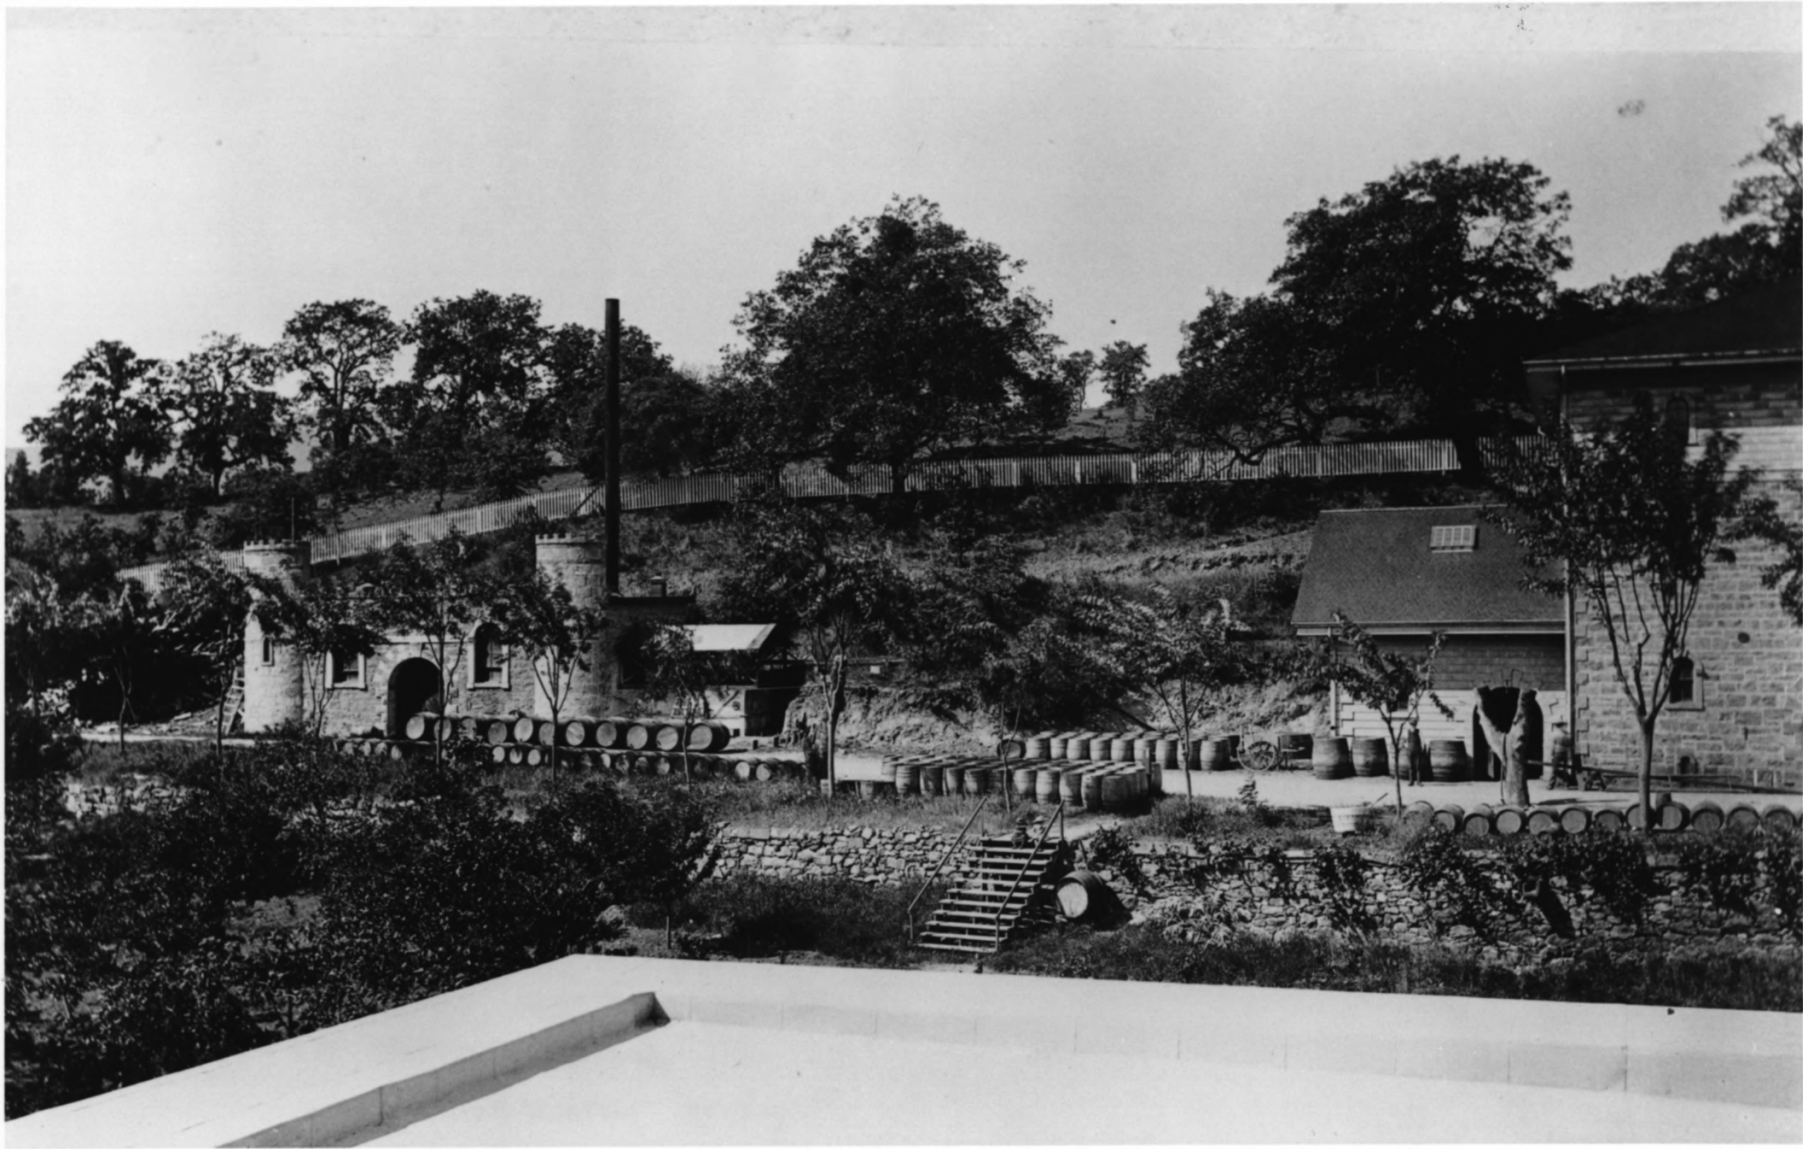

OLD WINERY
BERINGER WINERY - HISTORIC DISTRICT
NAPA COUNTY, CALIFORNIA

PHOTOGRAPHER UNKNOWN - RHINE HOUSE
COLLECTION

DATE UNKNOWN

INTERIOR, LOOKING WEST

PHOTO #3

WINERY CAVES

BERINGER WINERY HISTORIC DISTRICT

NAPA COUNTY, CALIFORNIA

PHOTOGRAPHER ~~#1~~ - RHINE HOUSE
UNKNOWN COLLECTION

DATE UNKNOWN

INTERIOR OF OLD WINERY, LOOKING
WEST INTO CAVES

PHOTO # 2

OLD WINERY

BERINGER WINERY HISTORIC DISTRICT
NAPA COUNTY, CALIFORNIA

PHOTOGRAPHER UNKNOWN - RHINE
HOUSE COLLECT

DATE UNKNOWN

EACR ELEVATION

PHOTO # 4

OLD DISTILLERY & OLD WINERY
BERINGER WINERY HISTORIC DISTRICT
NAPA COUNTY, CALIFORNIA

PHOTOGRAPHER UNKNOWN -
RHINE HOUSE COLLECTION