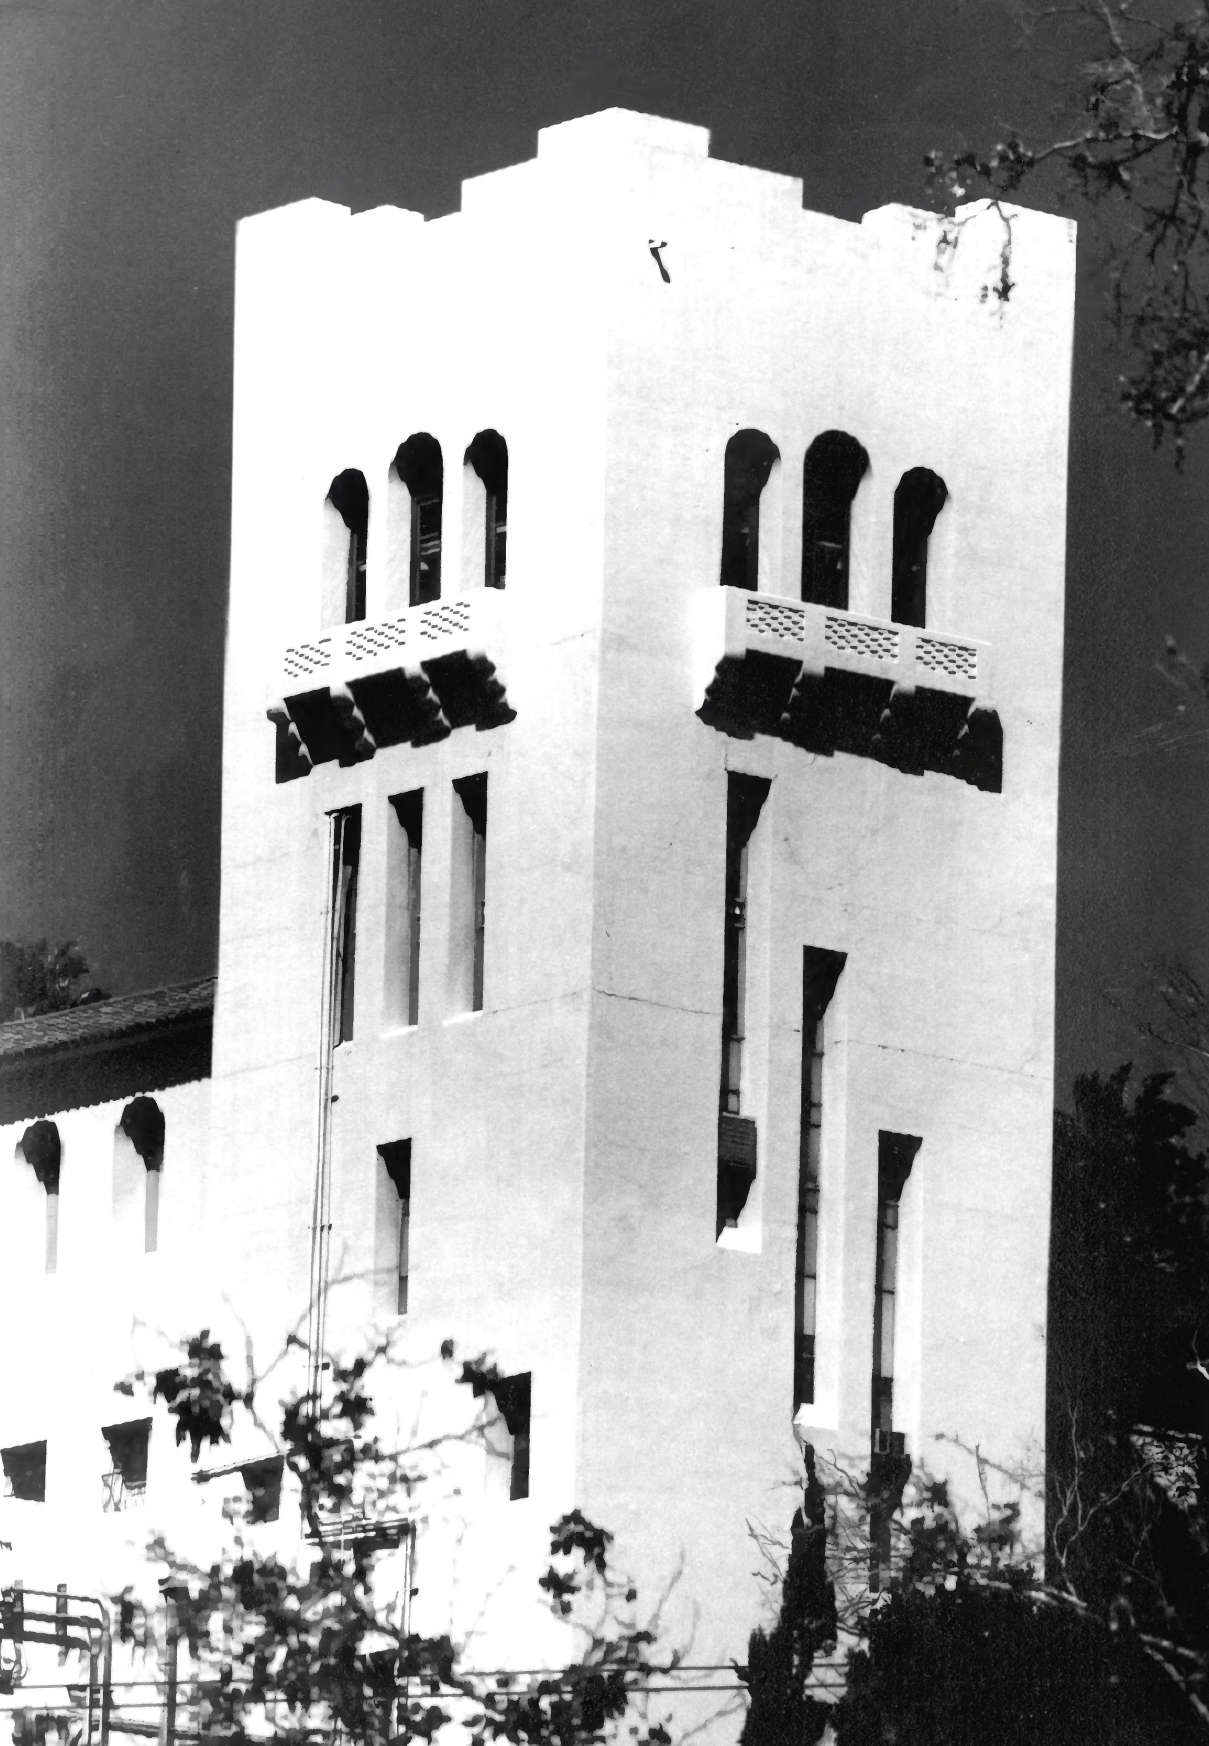

CAMERA FACING NORTH

Southwest Museum

Los Angeles, California

Bob Brennan

August 1991

Los Angeles Conspiracy

CAMERA TACKLE - SOUTHEAST

FOREGROUND IS 1940-41 JUNGLE; NORTH WEST ELLIATION