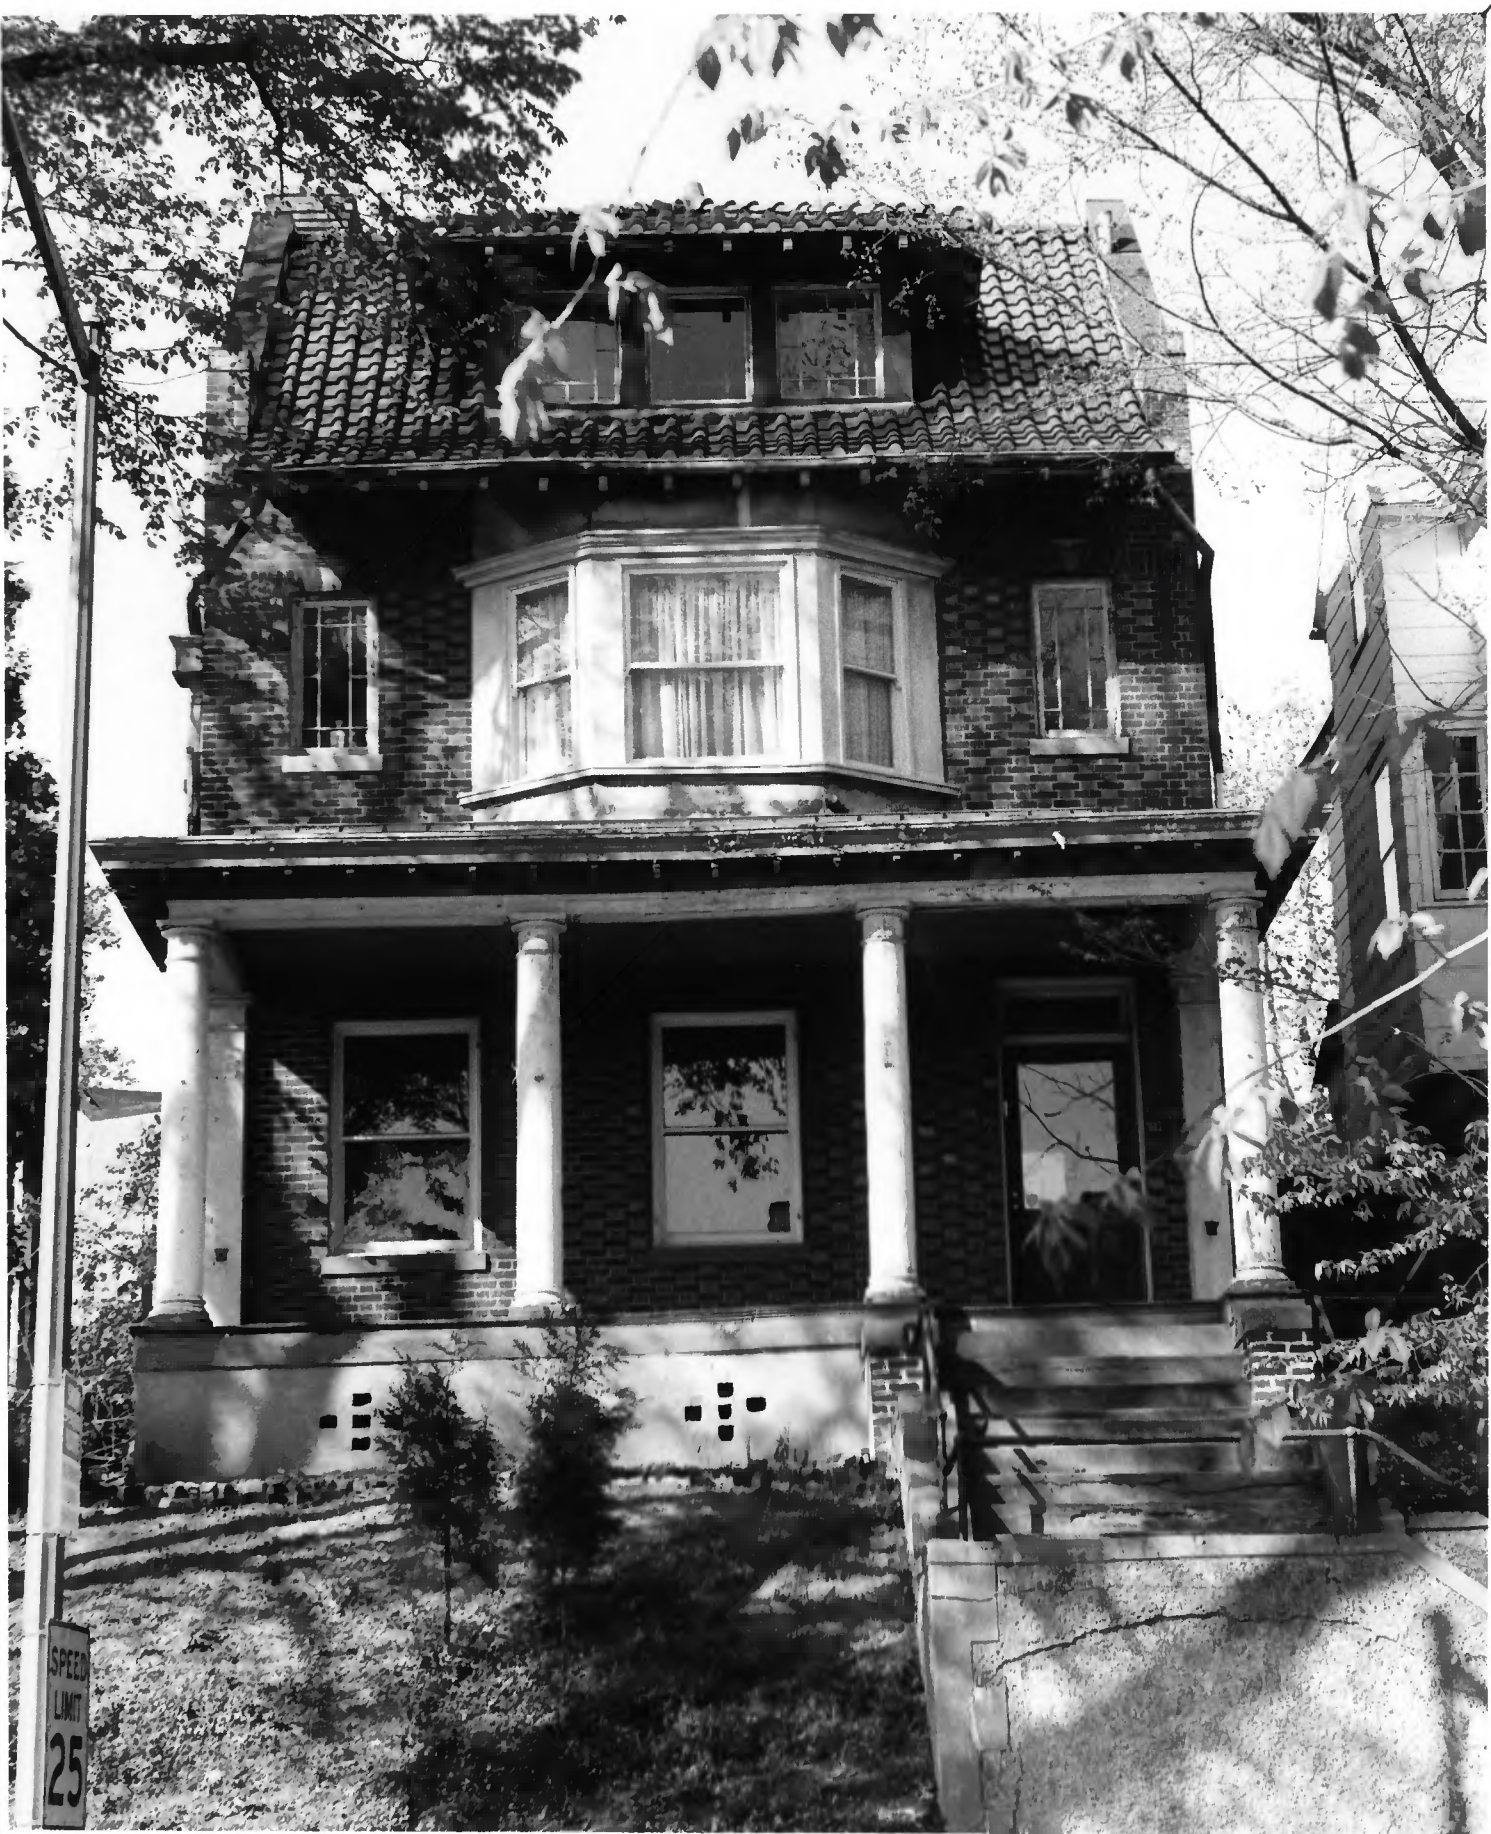

SPEED
LIMIT
25