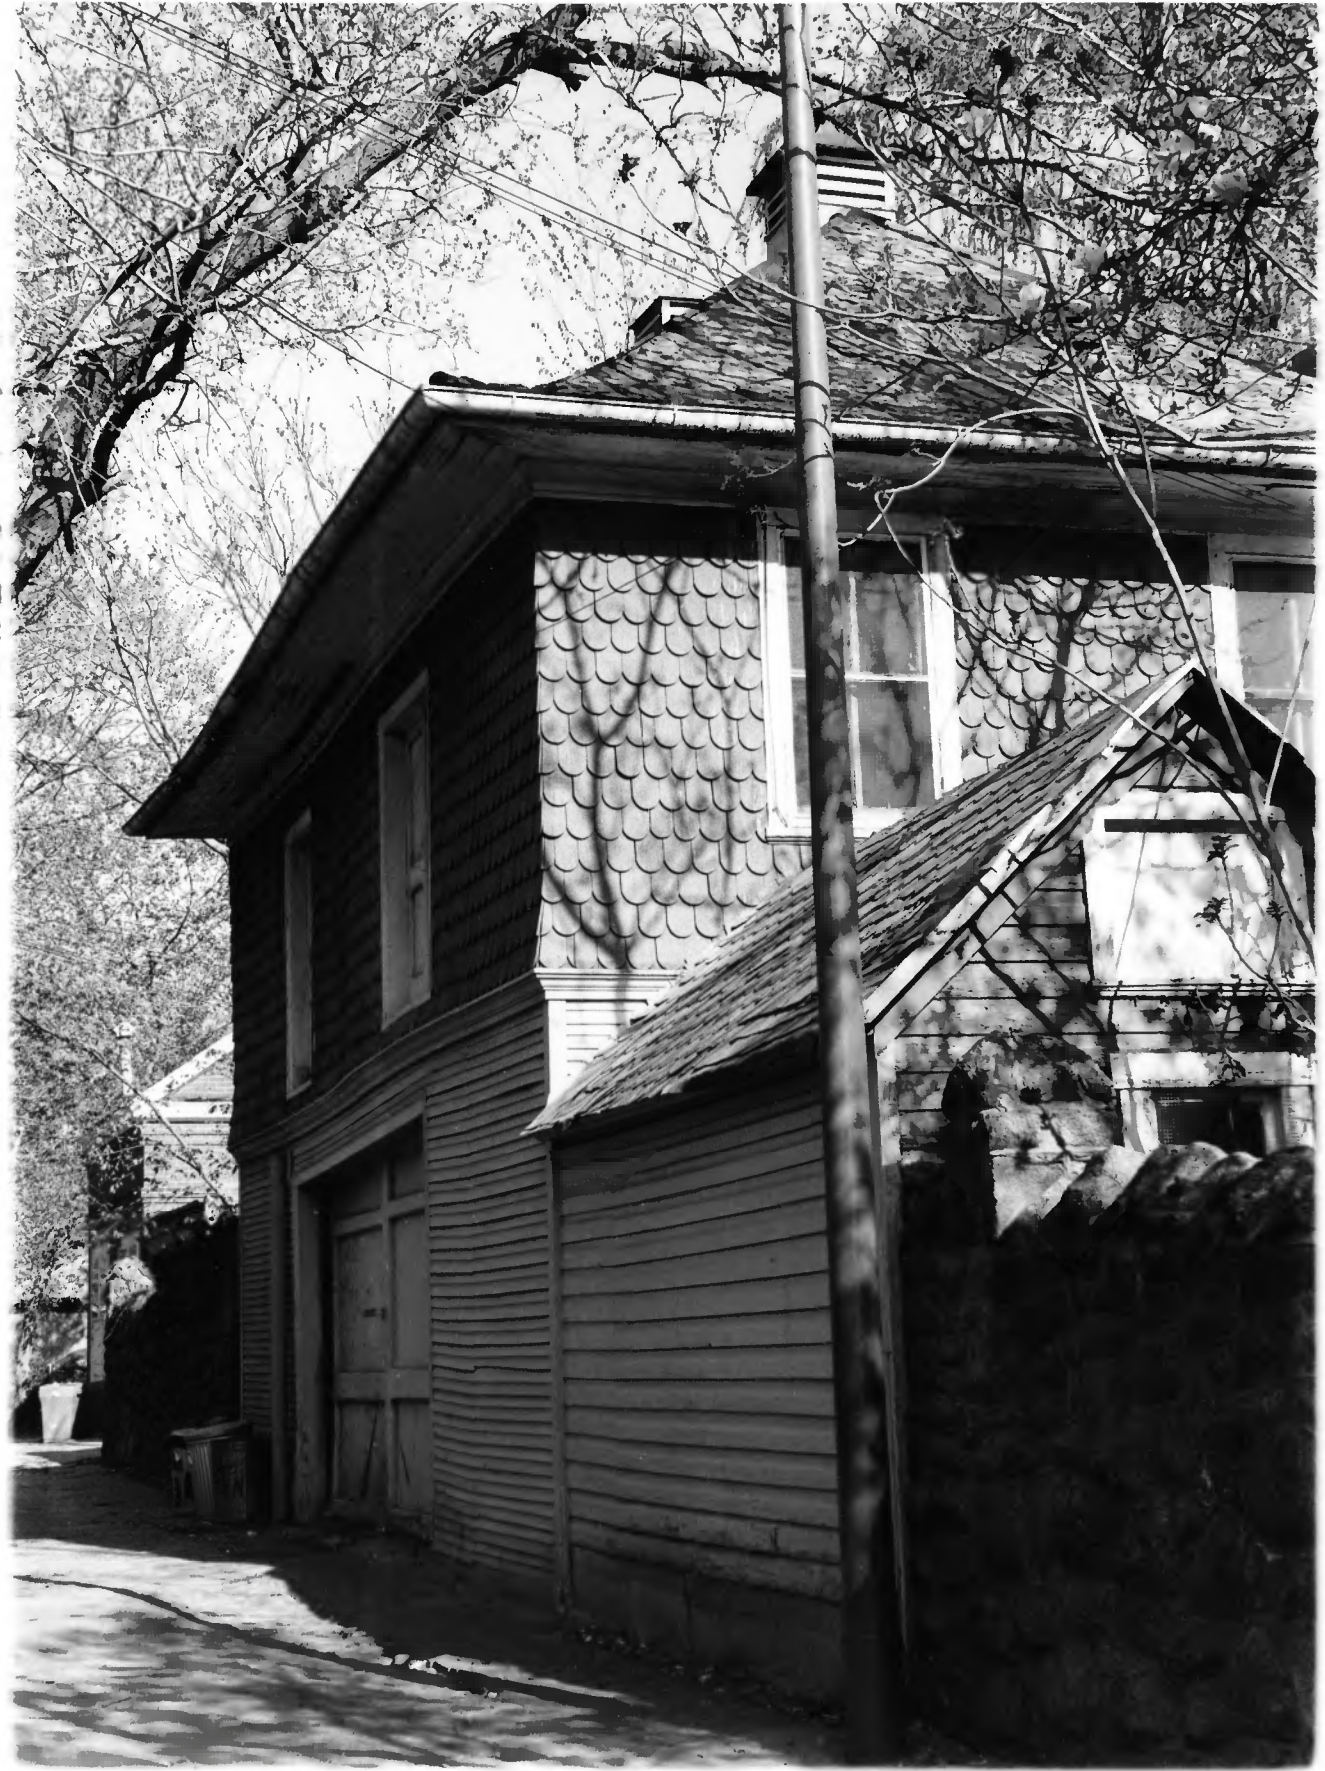

National Capital Planning Commission

1325 G Street, NW, Washington, DC

looking north

#8

NOV 15 1978

JUL 14 1978

Carriage House, 1835 Park Road, NW

Washington, DC