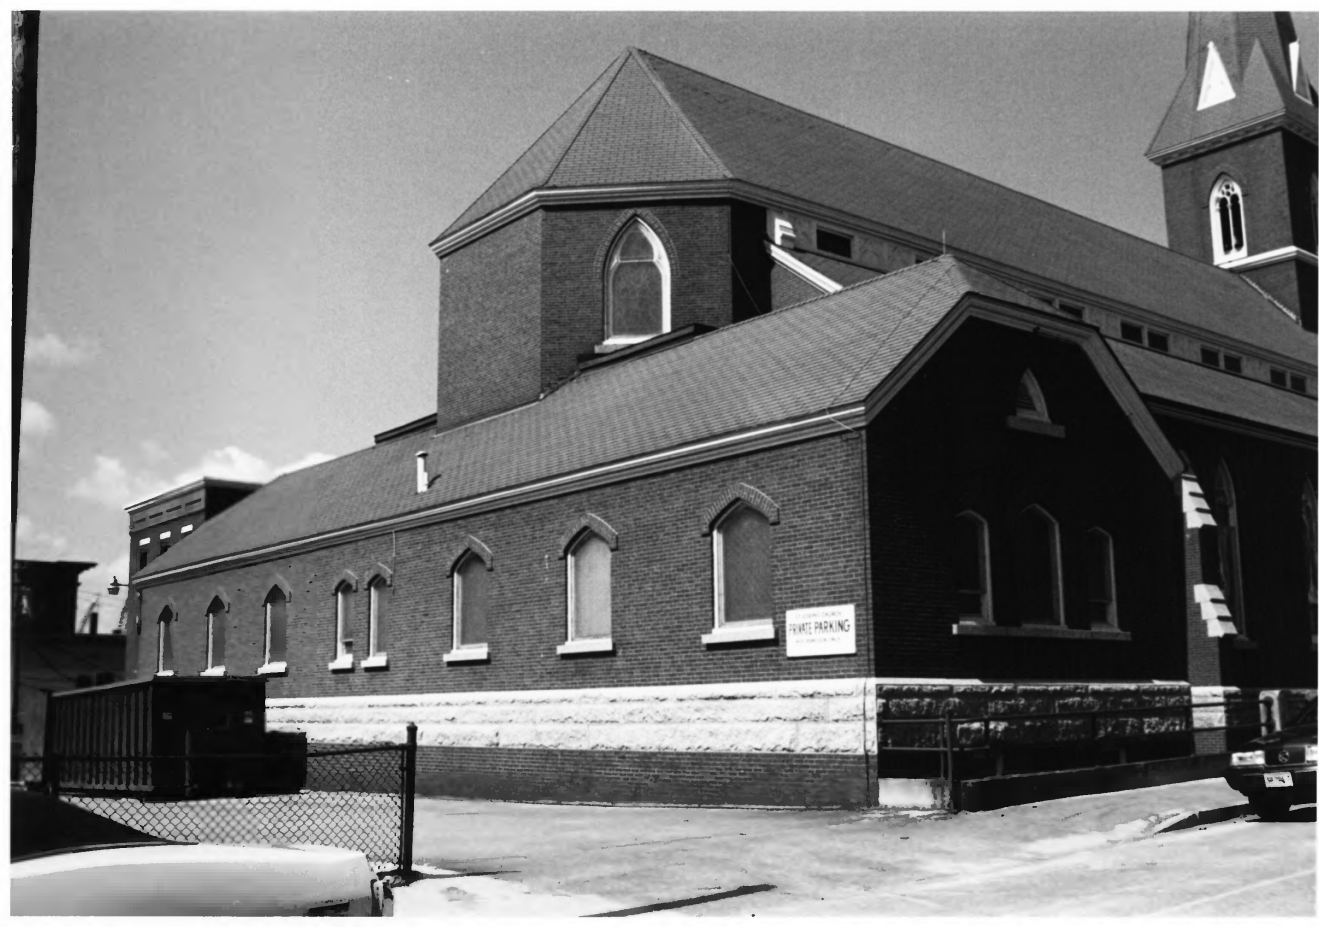

ST. JOSEPH'S CATHOLIC CHURCH  
LEWISTON, MAINE

KIRK F. MOHNEY

4/7/89

MHP

VIEW FROM NORTH

1 OF 4

ST. JOSEPH'S CATHOLIC CHURCH

LEWISTON MAINE