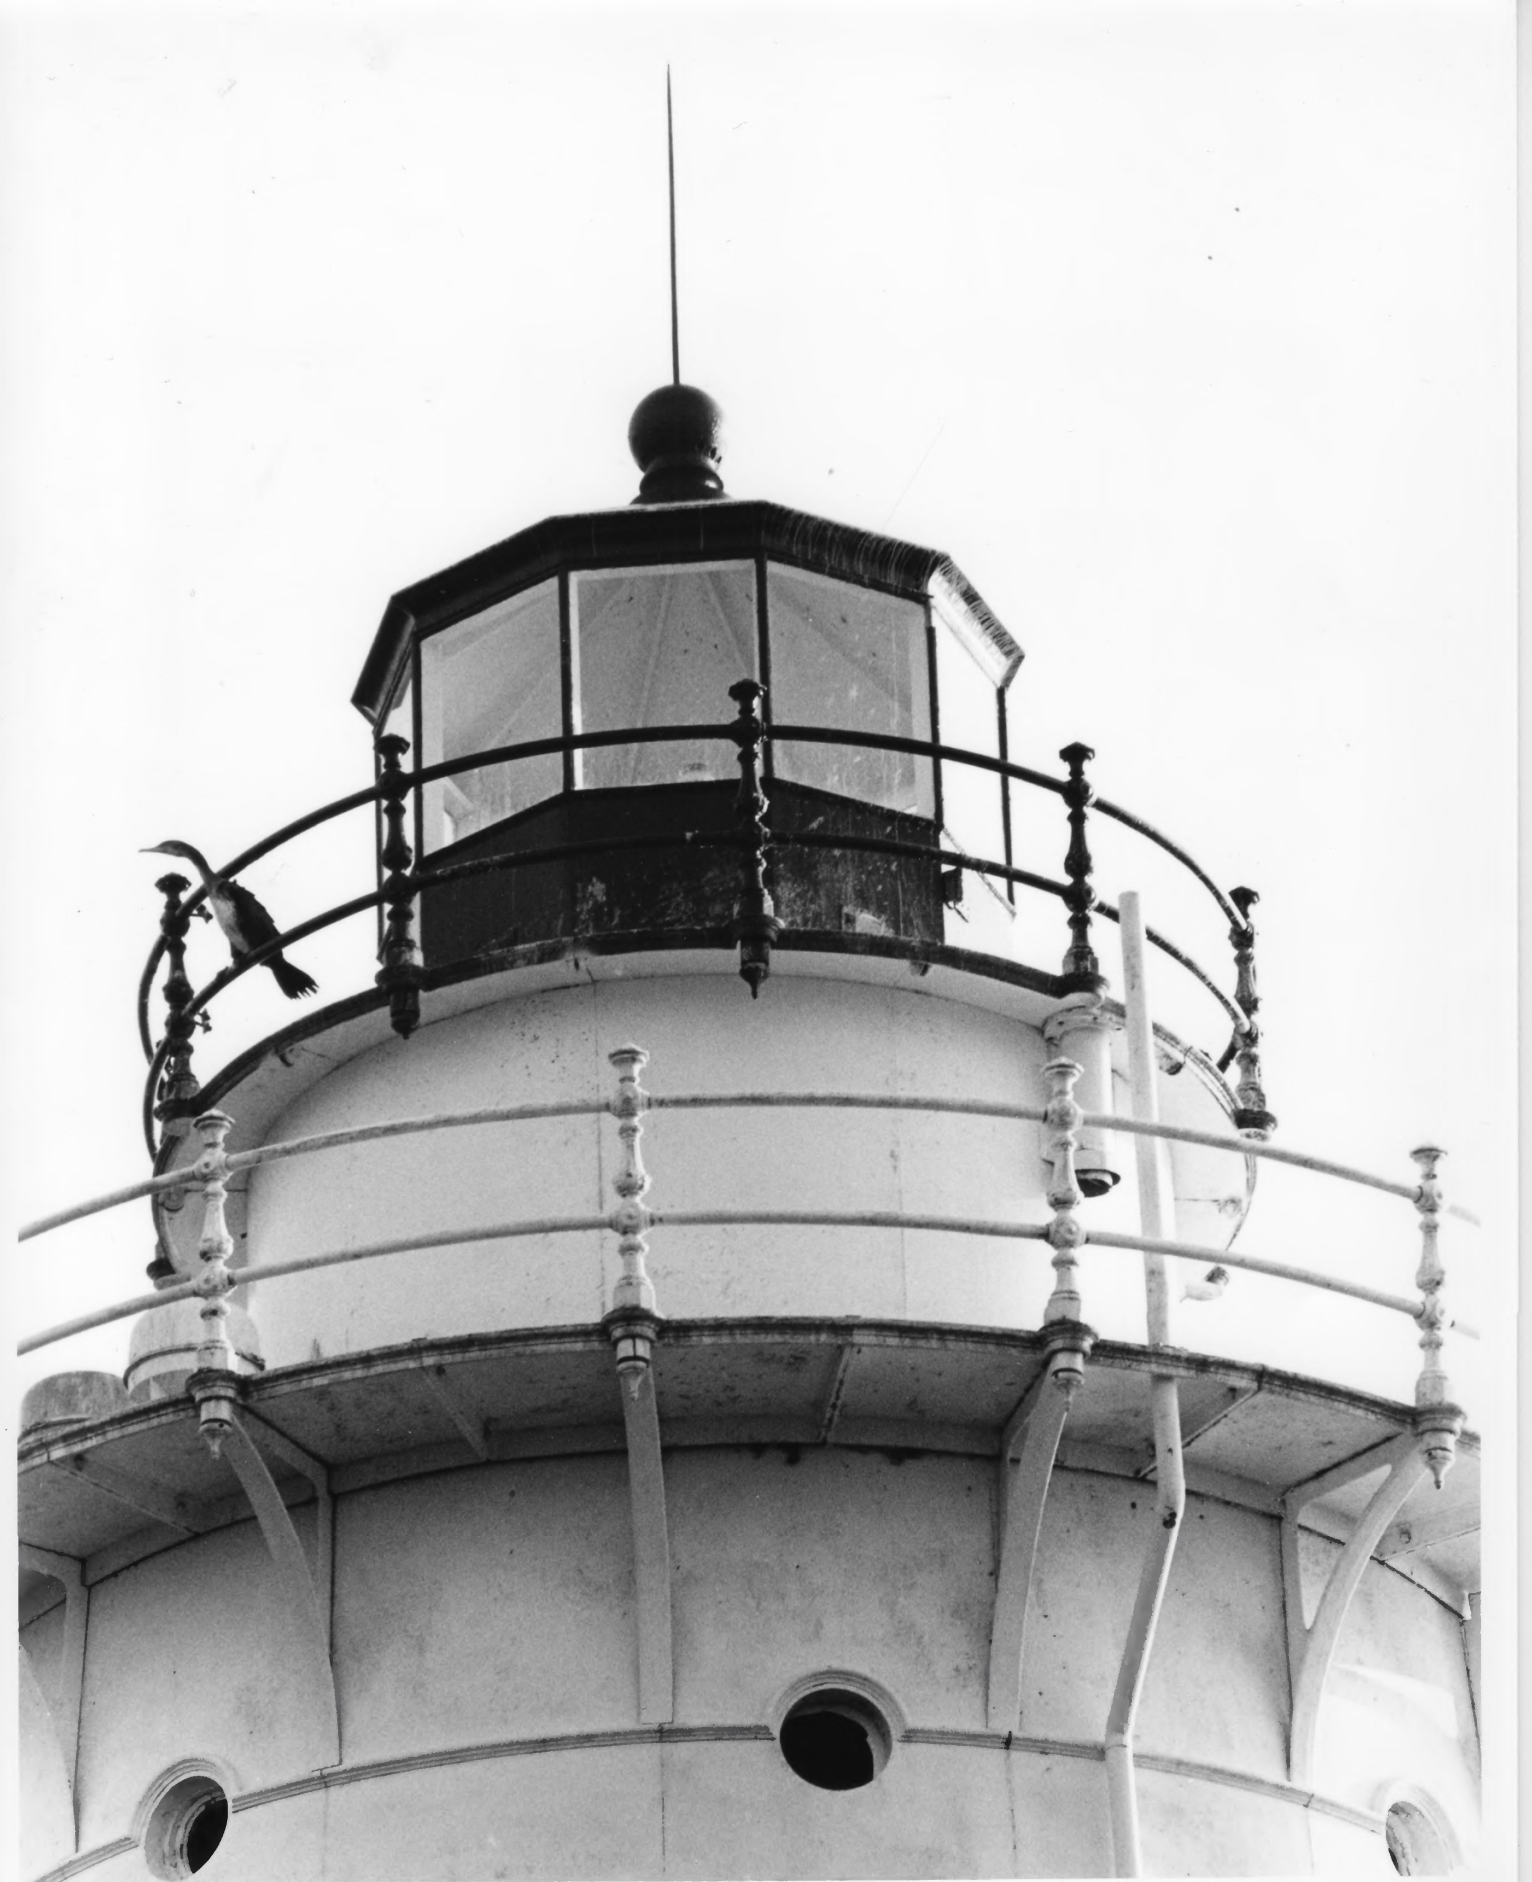

CONIMICUT LIGHTHOUSE
east of Conimicut Point
Warwick, RI

Photographer: Eugene Wick York
Date: October 1984
Negative filed at: Rhode Island Historical
Preservation Commission

View: Light, east side

Photo #31

1883- prefabricated cast-iron cylinder

CONIMICUT LIGHTHOUSE
East of Conimicut Point
Warwick, RI

Photographer: Eugene Wick York
Date: October 1984
Negative filed at: Rhode Island Historical
Preservation Commission

View: Light, detail of lantern

Photo #32